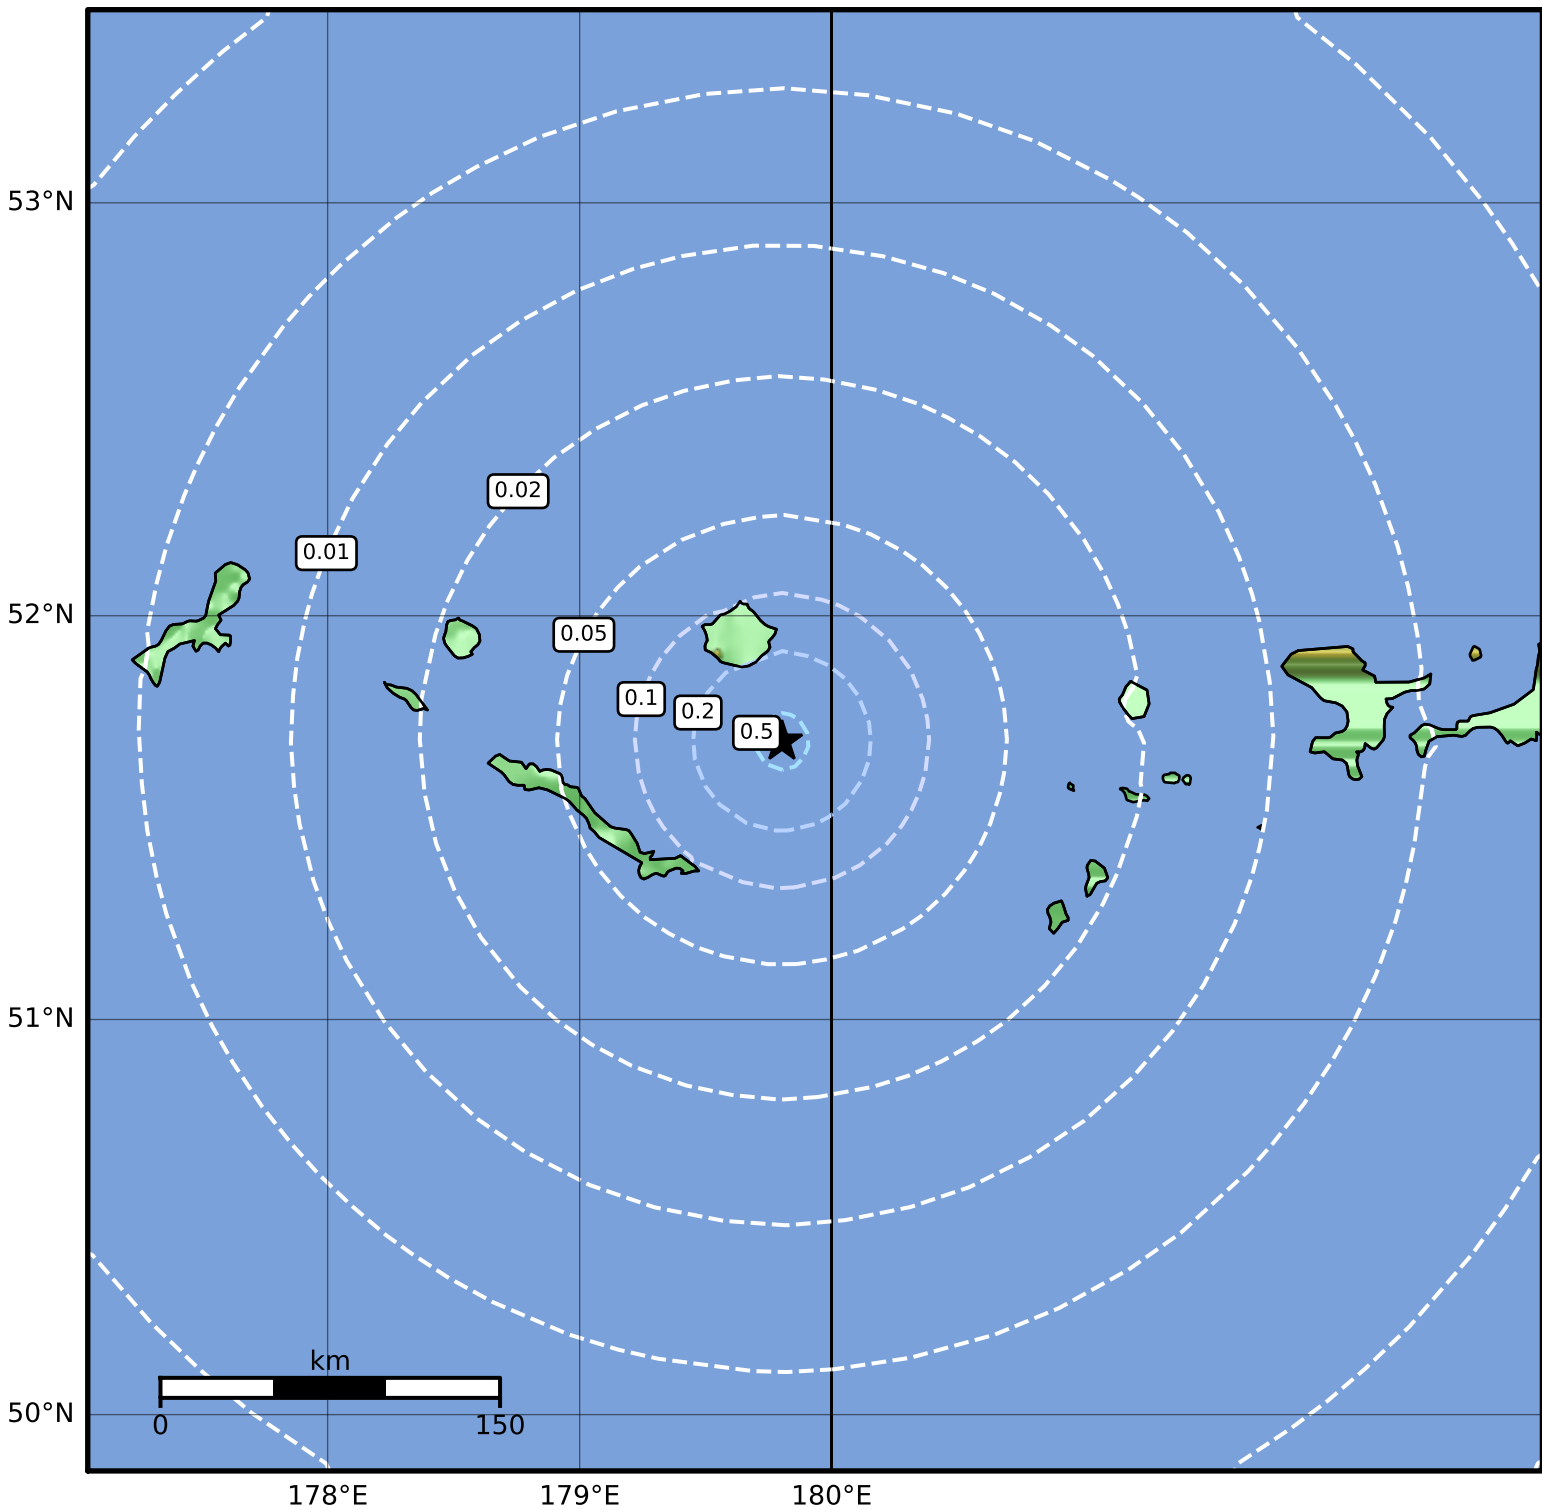

Peak Ground Acceleration Map Alaska Earthquake Center
 ShakeMap: 58 km (36 miles) ENE of Amchitka
 Mar 20, 2024 10:34:36 UTC M3.7 N51.69 E179.80 Depth: 18.7km ID:ak0243oh5gp8

PGA (%g)	0.1	0.2	0.5	1	2	5	10	20	50	100	200
----------	-----	-----	-----	---	---	---	----	----	----	-----	-----

Scale based on Worden et al. (2012)

Version 1: Processed 2024-03-20T10:36:21Z

△ Seismic Instrument ○ Reported Intensity

★ Epicenter