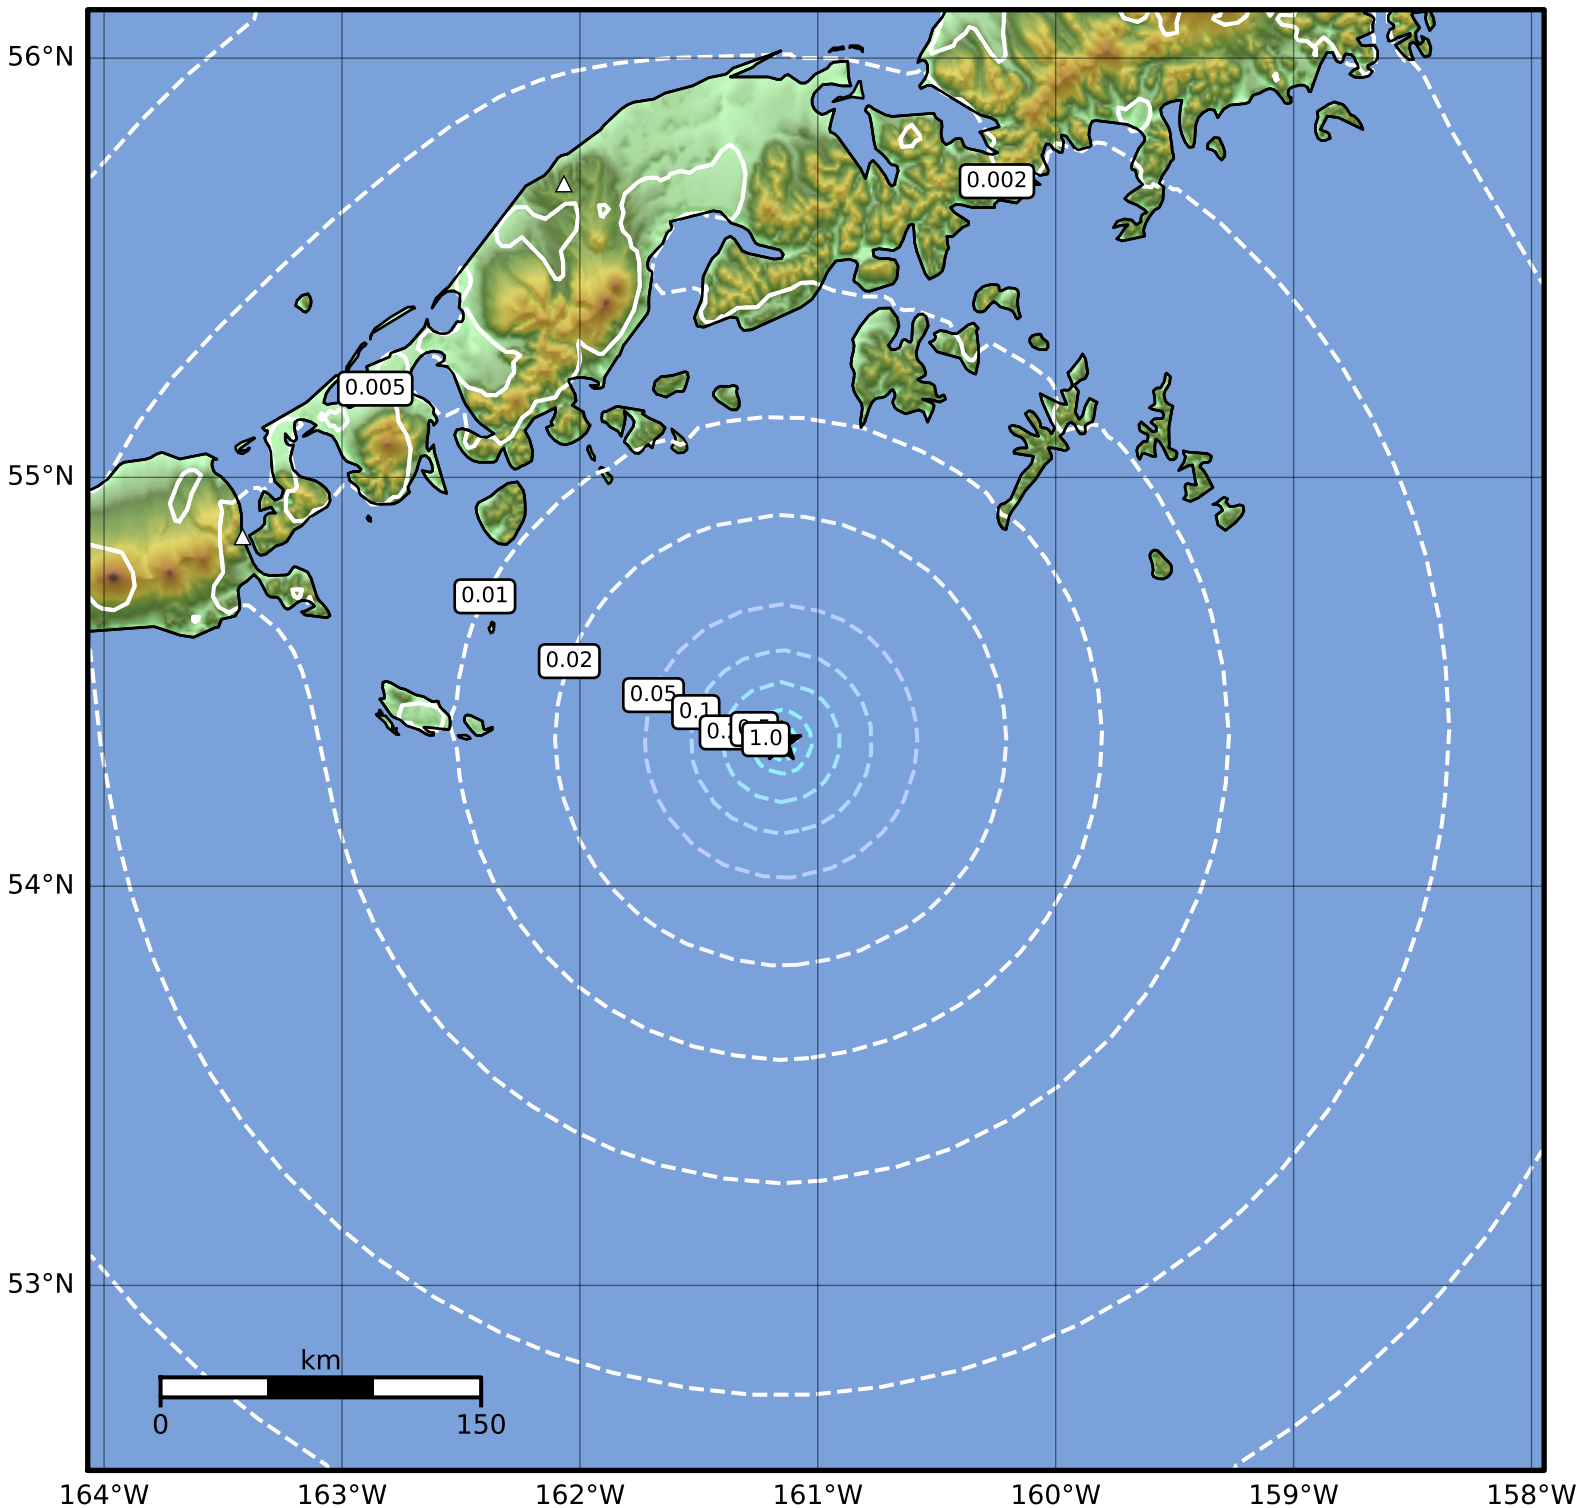

1.0 Second Peak Spectral Acceleration Map Alaska Earthquake Center  
ShakeMap: 108 km (67 miles) SE of King Cove  
Mar 21, 2024 21:26:18 UTC M3.9 N54.36 W161.15 Depth: 0.0km ID:ak0243qb6tpi

SA(1.0) (%g)	0.1	0.2	0.5	1	2	5	10	20	50	100	200
--------------	-----	-----	-----	---	---	---	----	----	----	-----	-----

Scale based on Worden et al. (2012)

Version 1: Processed 2024-03-21T21:29:56Z

△ Seismic Instrument ○ Reported Intensity

★ Epicenter