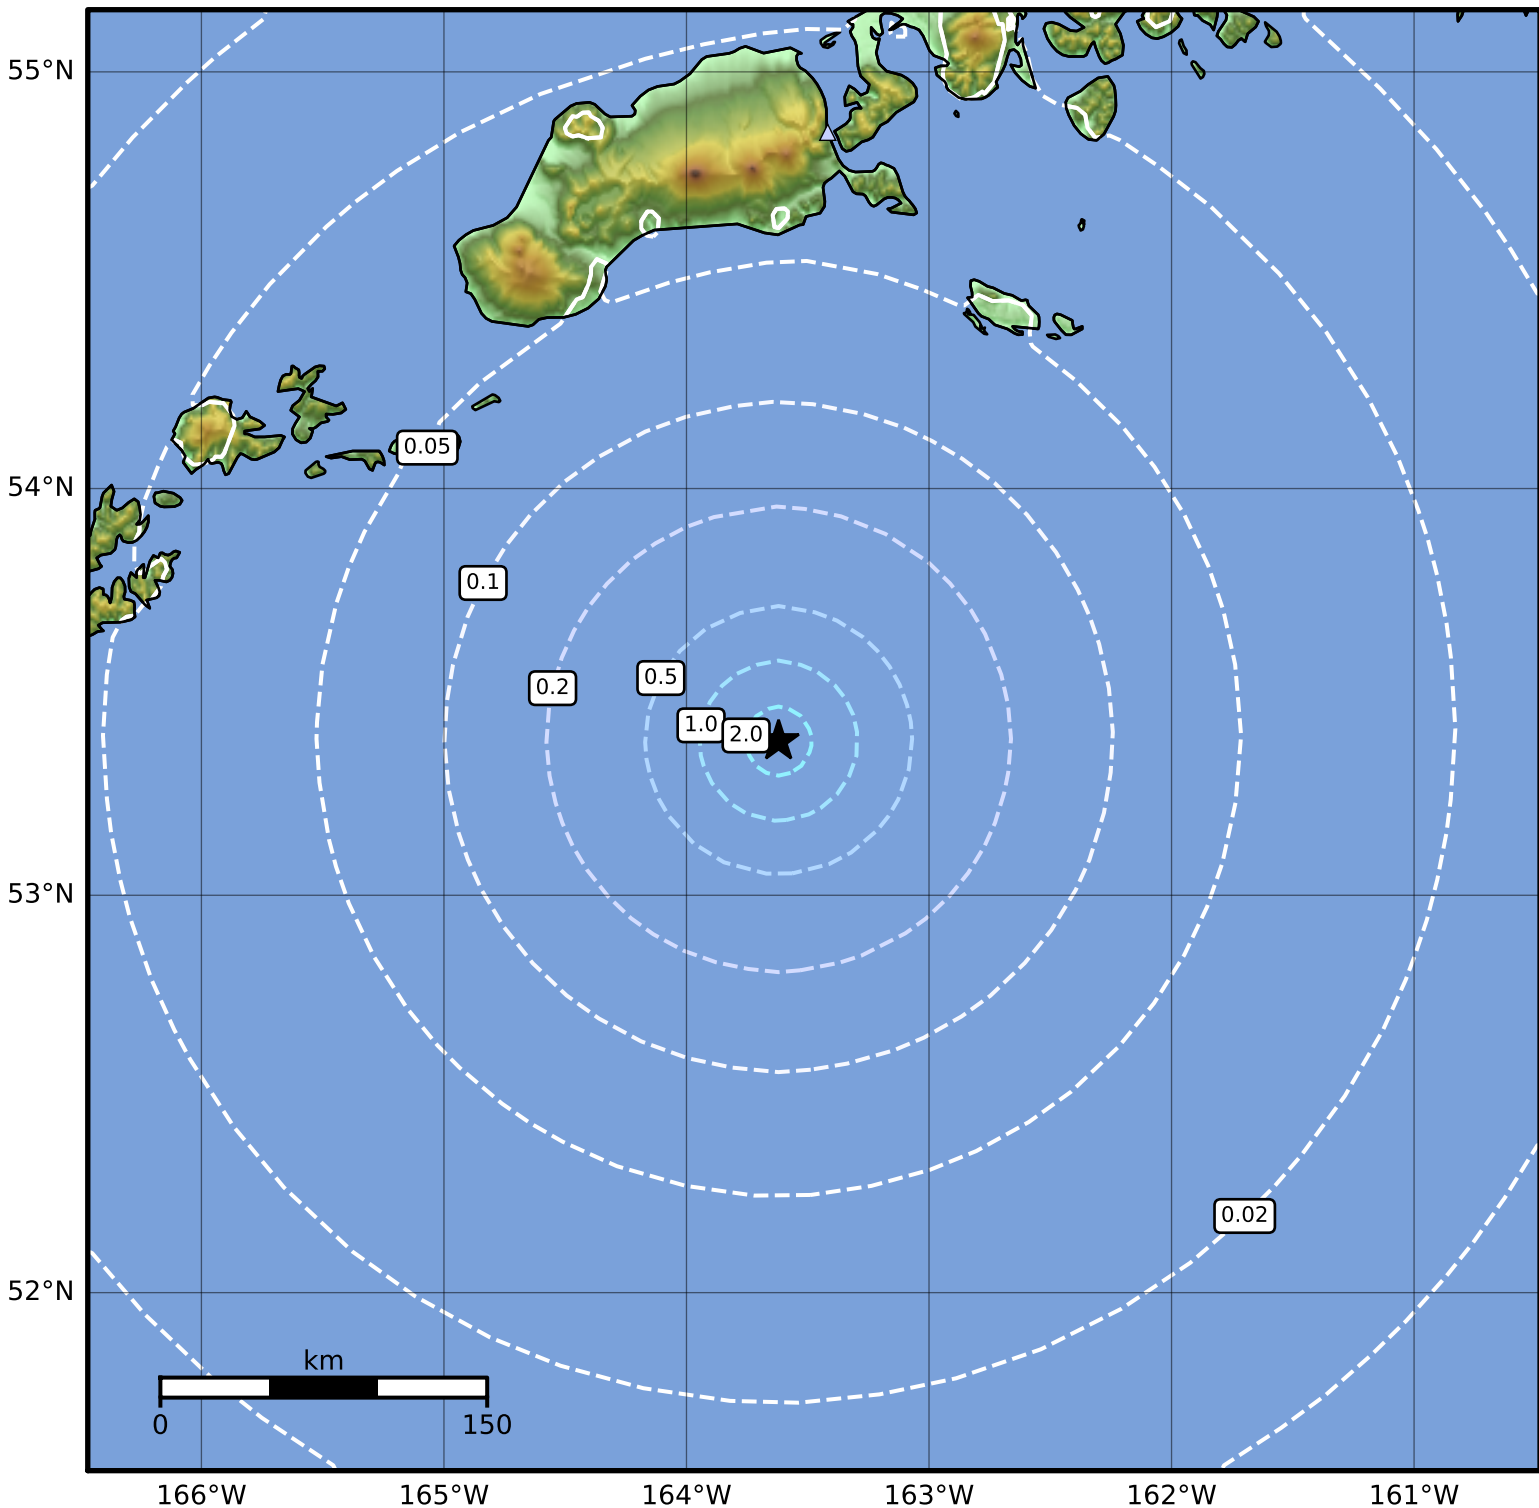

0.3 Second Peak Spectral Acceleration Map Alaska Earthquake Center
 ShakeMap: 164 km (102 miles) S of False Pass
 Mar 22, 2024 05:36:28 UTC M4.2 N53.38 W163.62 Depth: 16.9km ID:ak0243rp9eoe

SA(0.3) (%g)	0.1	0.2	0.5	1	2	5	10	20	50	100	200
--------------	-----	-----	-----	---	---	---	----	----	----	-----	-----

Scale based on Worden et al. (2012)

Version 2: Processed 2024-03-22T19:18:54Z

△ Seismic Instrument ○ Reported Intensity

★ Epicenter