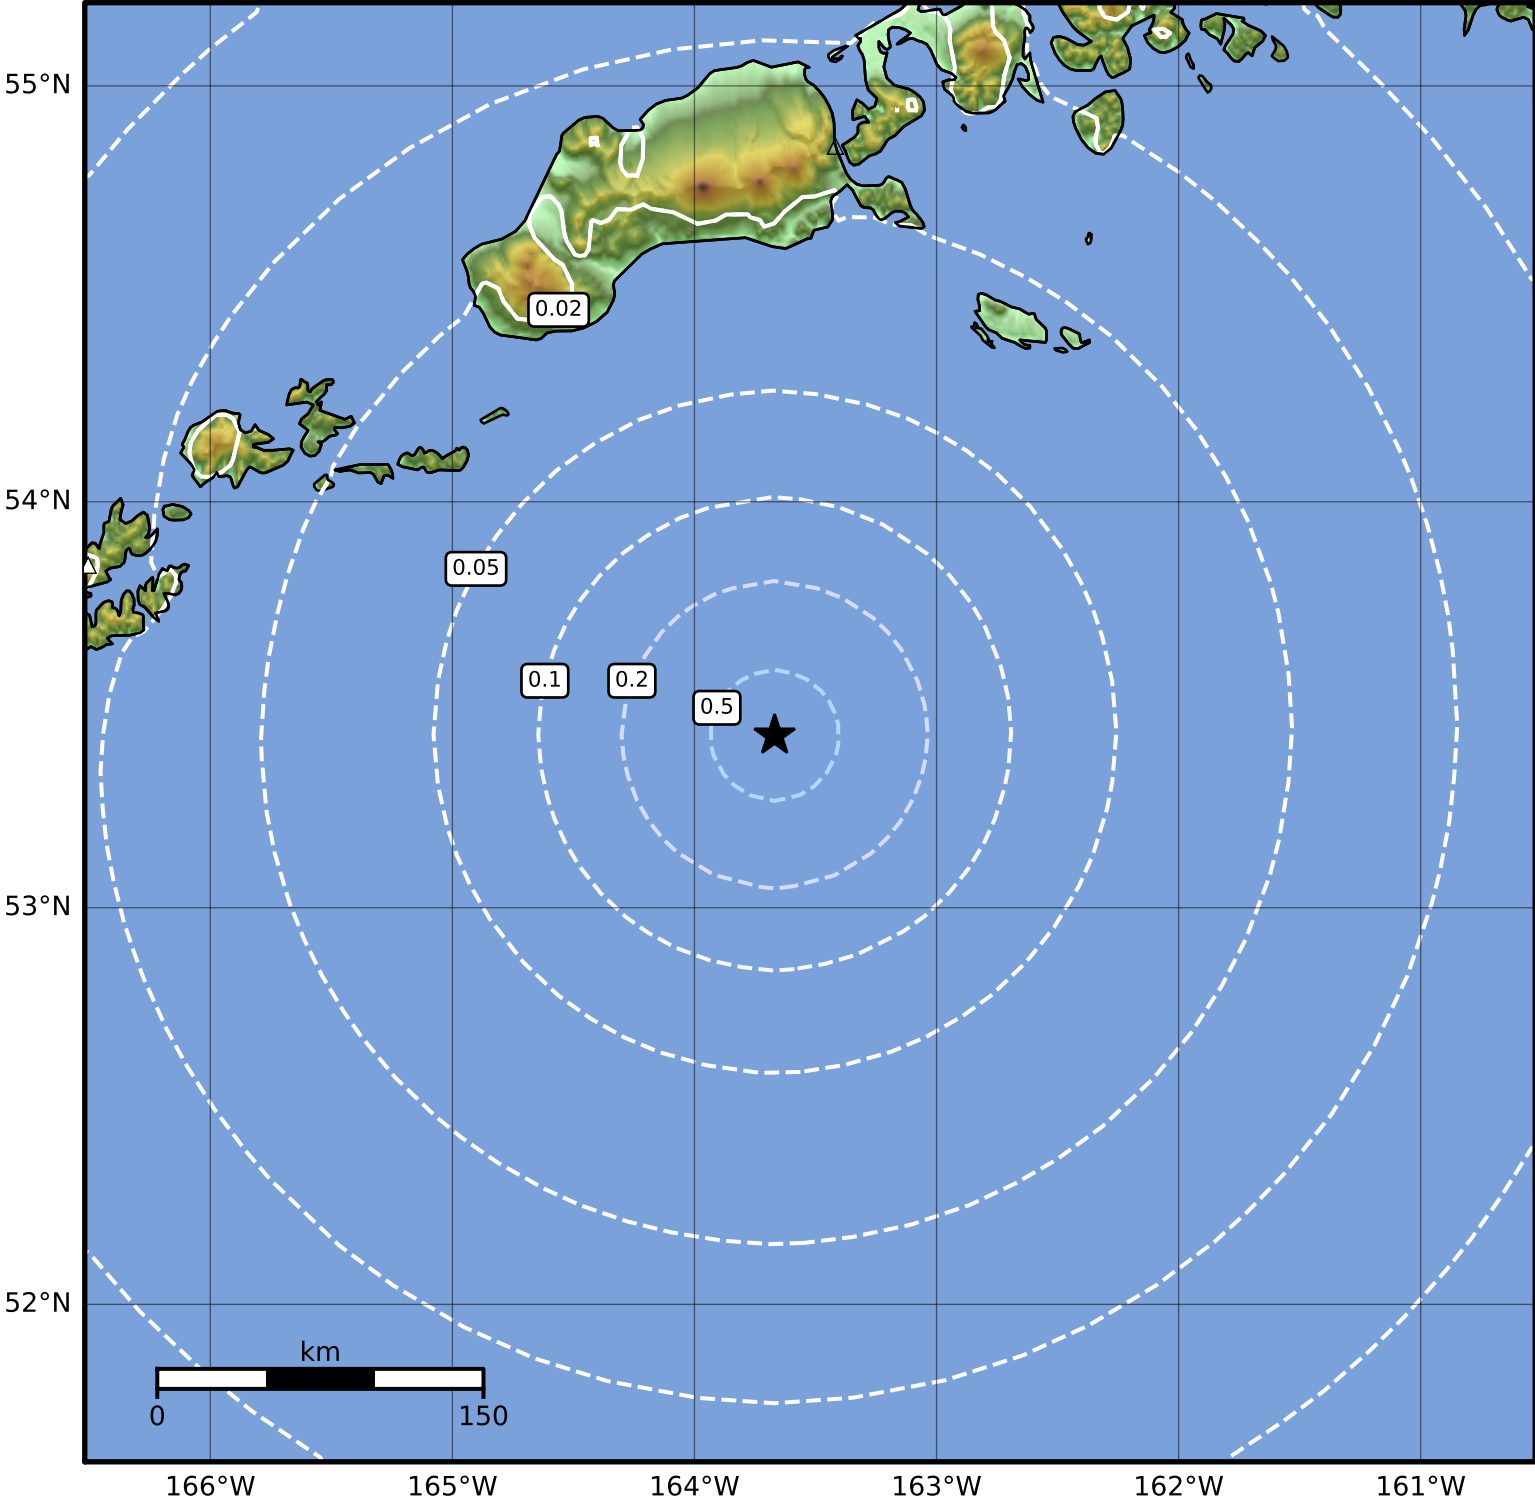

0.3 Second Peak Spectral Acceleration Map Alaska Earthquake Center
 ShakeMap: 159 km (99 miles) ESE of Akutan
 Mar 22, 2024 11:51:32 UTC M3.9 N53.43 W163.67 Depth: 25.7km ID:ak0243rsx8dj

SA(0.3) (%g)	0.1	0.2	0.5	1	2	5	10	20	50	100	200
---------------------	------------	------------	------------	----------	----------	----------	-----------	-----------	-----------	------------	------------

Scale based on Worden et al. (2012)

Version 2: Processed 2024-03-22T19:29:35Z

△ Seismic Instrument ○ Reported Intensity

★ Epicenter