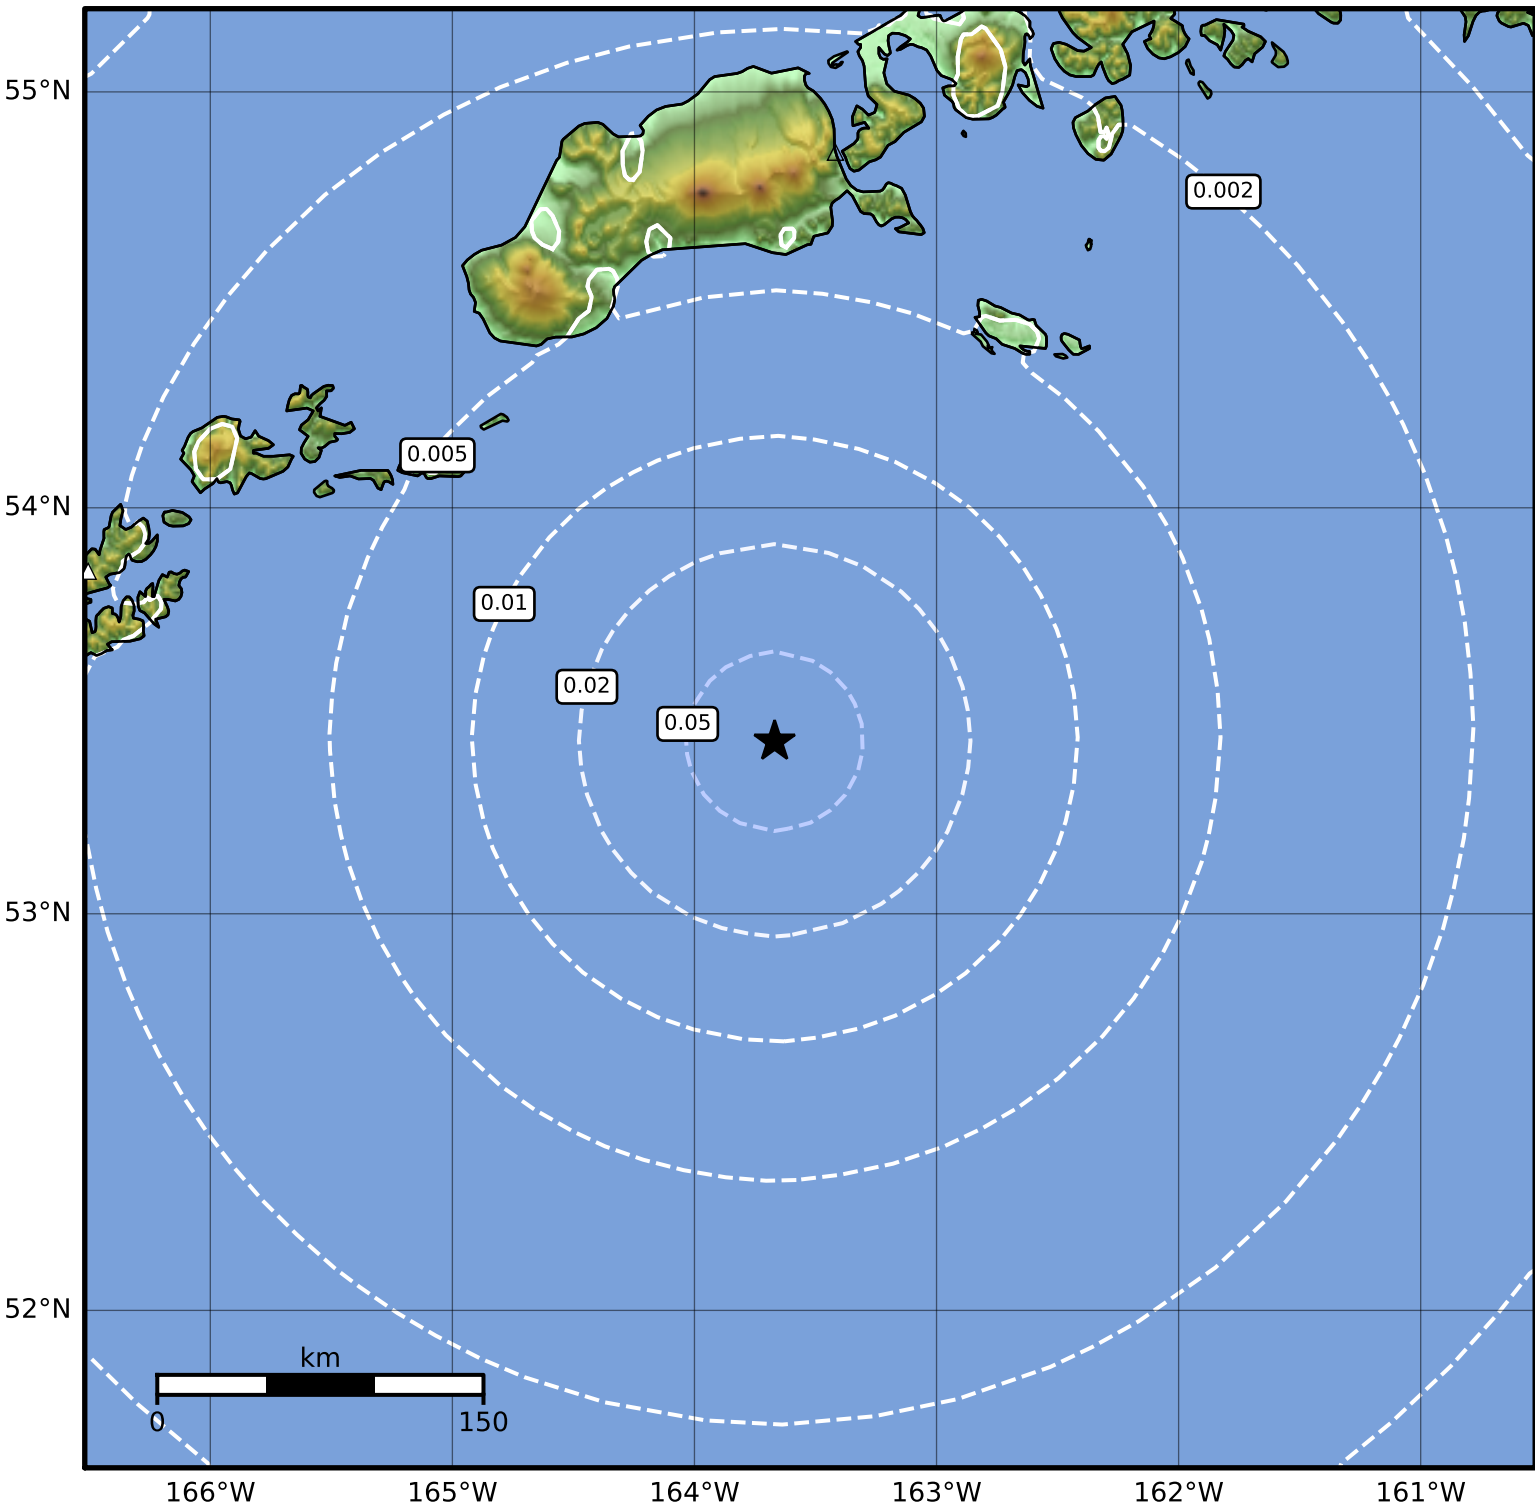

1.0 Second Peak Spectral Acceleration Map Alaska Earthquake Center
ShakeMap: 159 km (99 miles) ESE of Akutan
Mar 22, 2024 11:51:32 UTC M3.9 N53.43 W163.67 Depth: 25.7km ID:ak0243rsx8dj

SA(1.0) (%g)	0.1	0.2	0.5	1	2	5	10	20	50	100	200
--------------	-----	-----	-----	---	---	---	----	----	----	-----	-----

Scale based on Worden et al. (2012)

Version 2: Processed 2024-03-22T19:29:35Z

△ Seismic Instrument ○ Reported Intensity

★ Epicenter