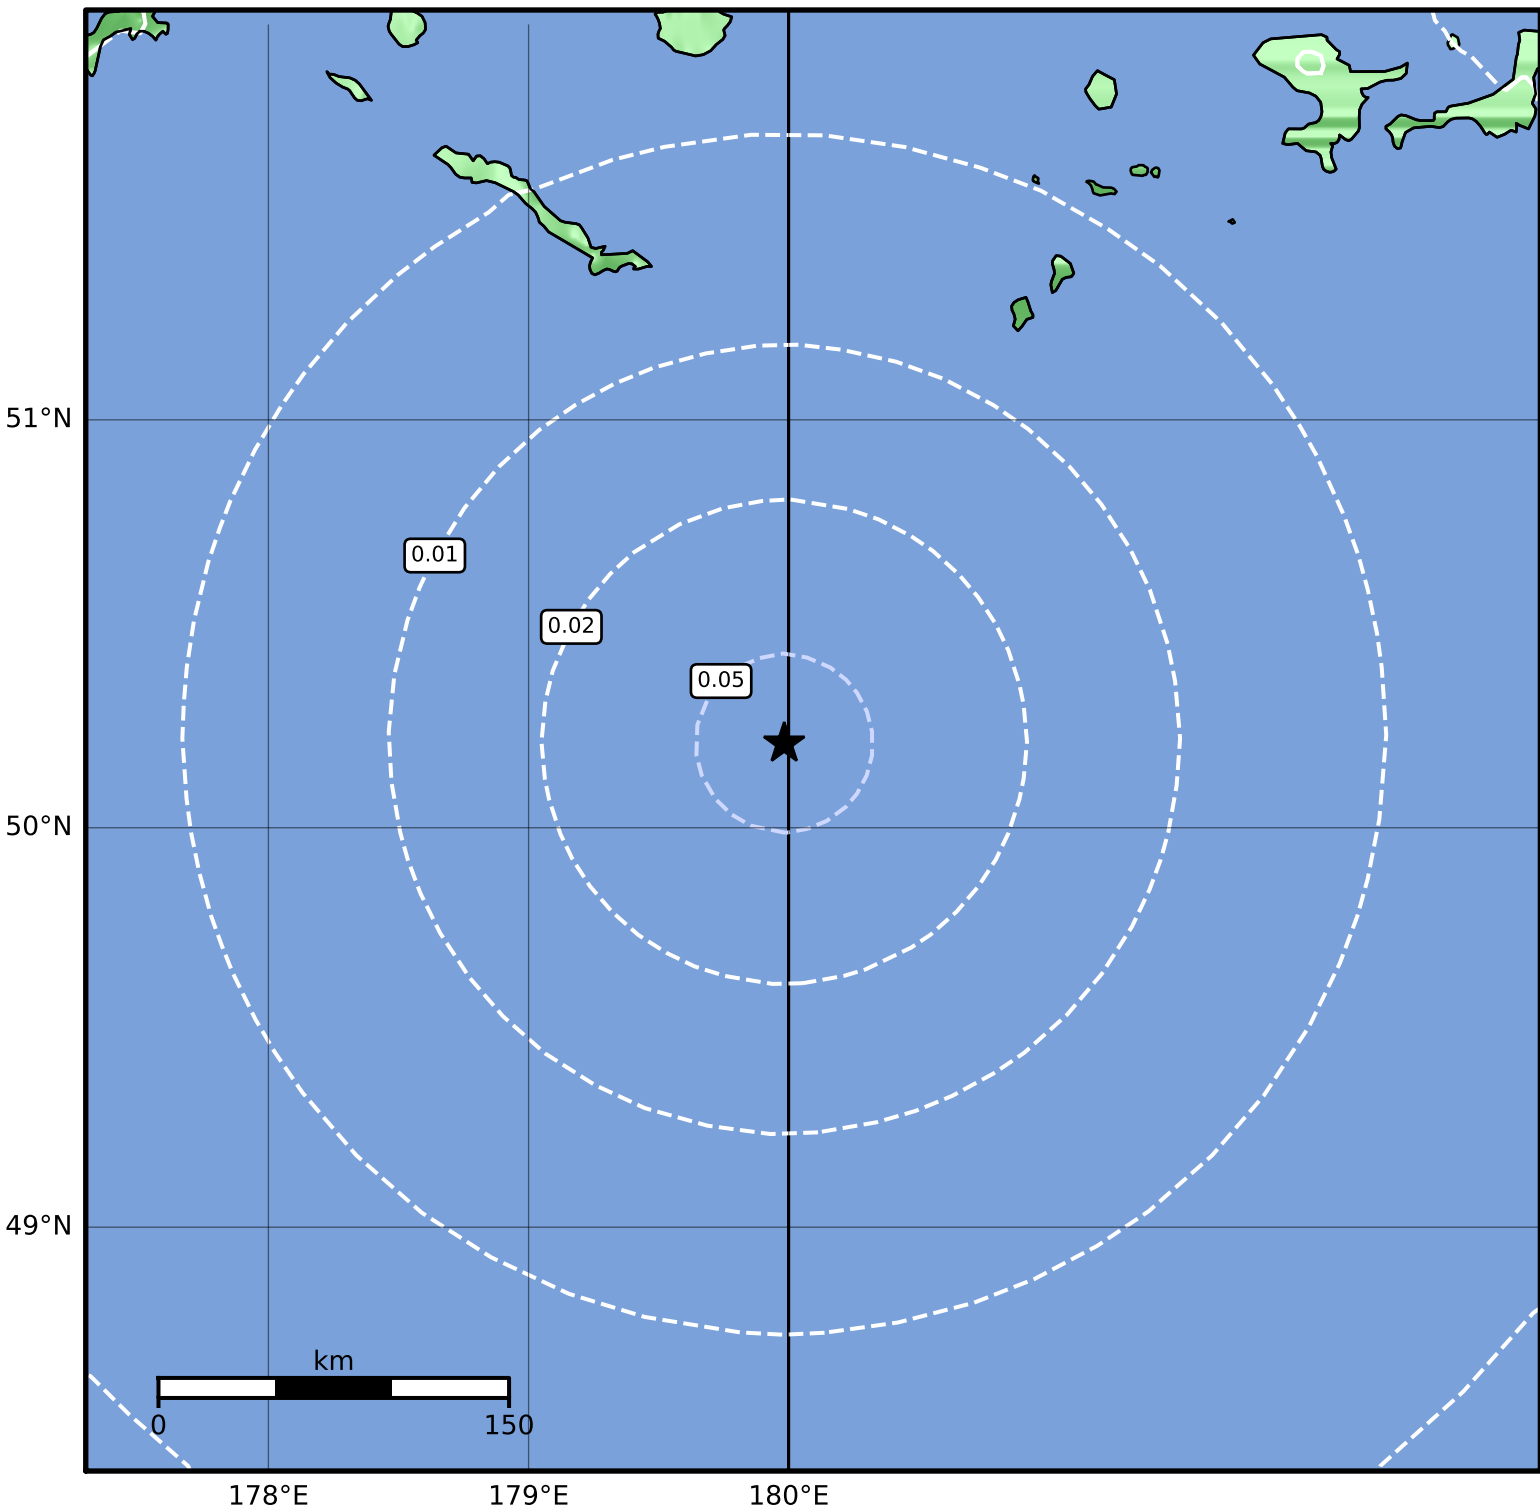

Peak Ground Velocity Map Alaska Earthquake Center
ShakeMap: 162 km (101 miles) SSE of Amchitka
Mar 22, 2024 13:36:30 UTC M3.8 N50.21 E179.98 Depth: 33.9km ID:ak0243ru0v8f

Scale based on Worden et al. (2012)

Version 2: Processed 2024-03-22T19:33:47Z

△ Seismic Instrument ○ Reported Intensity

★ Epicenter