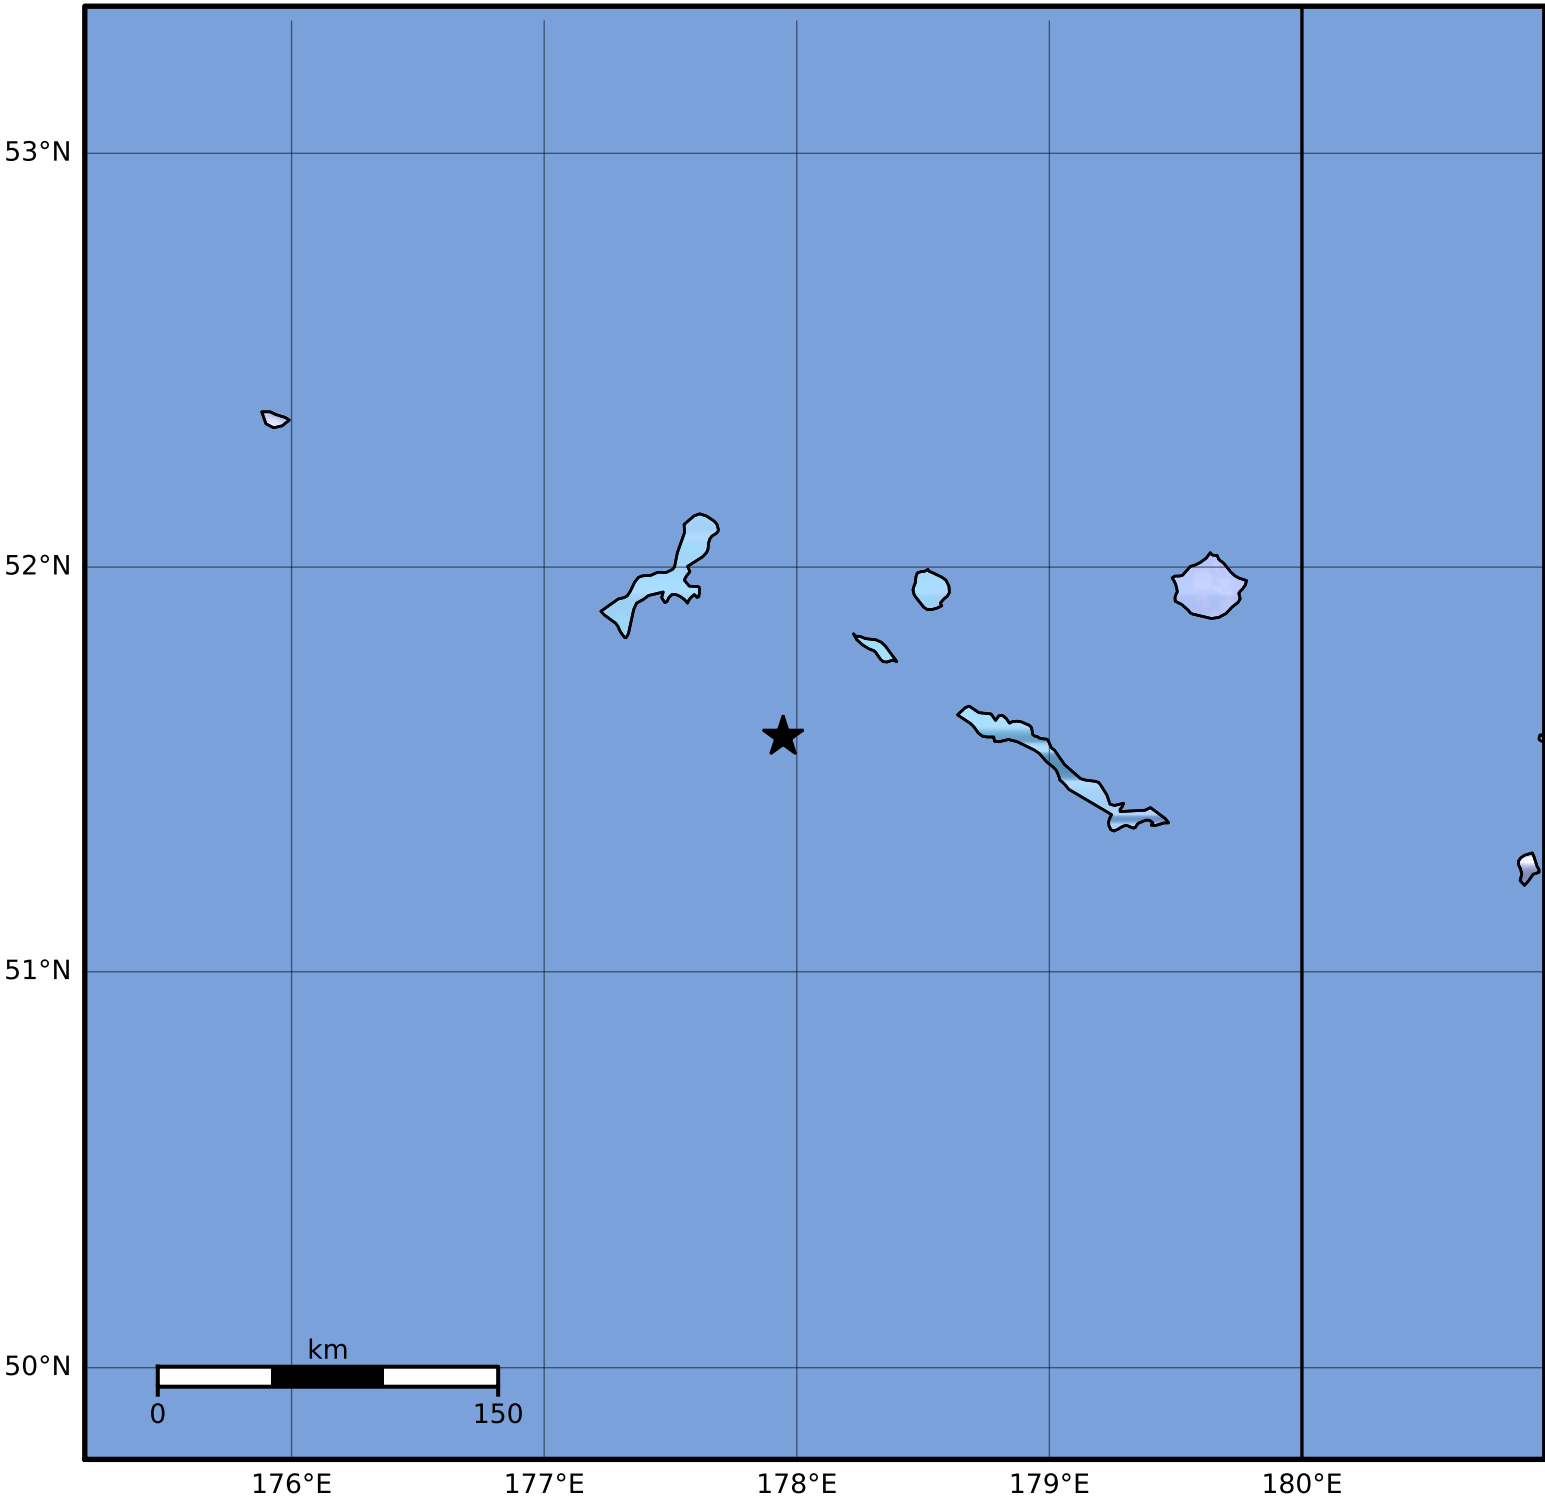

Macroseismic Intensity Map Alaska Earthquake Center
 ShakeMap: 73 km (45 miles) W of Amchitka
 Mar 24, 2024 05:07:46 UTC M3.8 N51.58 E177.95 Depth: 60.5km ID:ak0243v05xge

SHAKING	Not felt	Weak	Light	Moderate	Strong	Very strong	Severe	Violent	Extreme
DAMAGE	None	None	None	Very light	Light	Moderate	Moderate/heavy	Heavy	Very heavy
PGA(%g)	<0.0464	0.297	2.76	6.2	11.5	21.5	40.1	74.7	>139
PGV(cm/s)	<0.0215	0.135	1.41	4.65	9.64	20	41.4	85.8	>178
INTENSITY	I	II-III	IV	V	VI	VII	VIII	IX	X+

Scale based on Worden et al. (2012)

Version 2: Processed 2024-03-24T19:54:10Z

△ Seismic Instrument ○ Reported Intensity

★ Epicenter