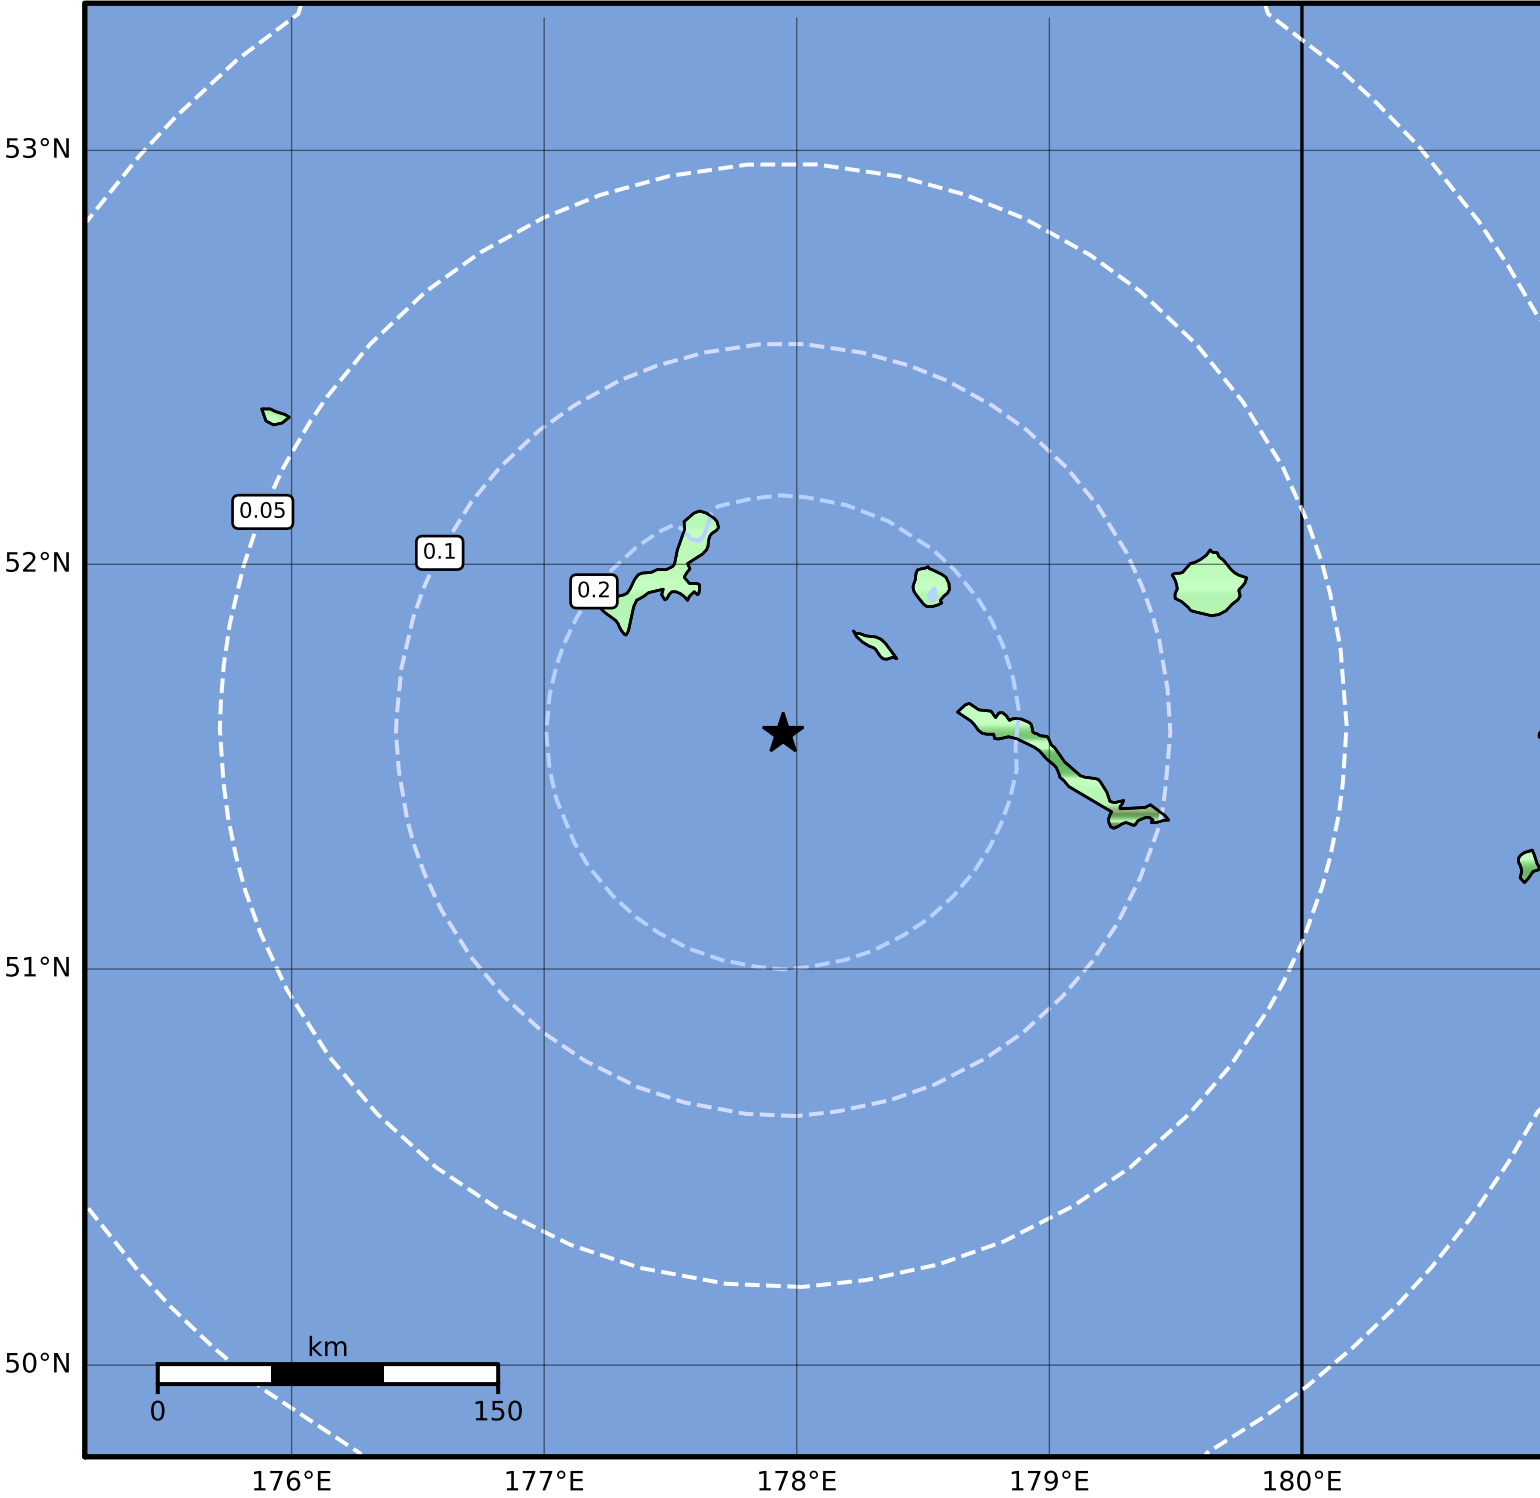

Peak Ground Acceleration Map Alaska Earthquake Center
ShakeMap: 73 km (45 miles) W of Amchitka
Mar 24, 2024 05:07:46 UTC M3.8 N51.58 E177.95 Depth: 60.5km ID:ak0243v05xge

PGA (%g)	0.1	0.2	0.5	1	2	5	10	20	50	100	200
----------	-----	-----	-----	---	---	---	----	----	----	-----	-----

Scale based on Worden et al. (2012)

Version 2: Processed 2024-03-24T19:54:10Z

△ Seismic Instrument ○ Reported Intensity

★ Epicenter