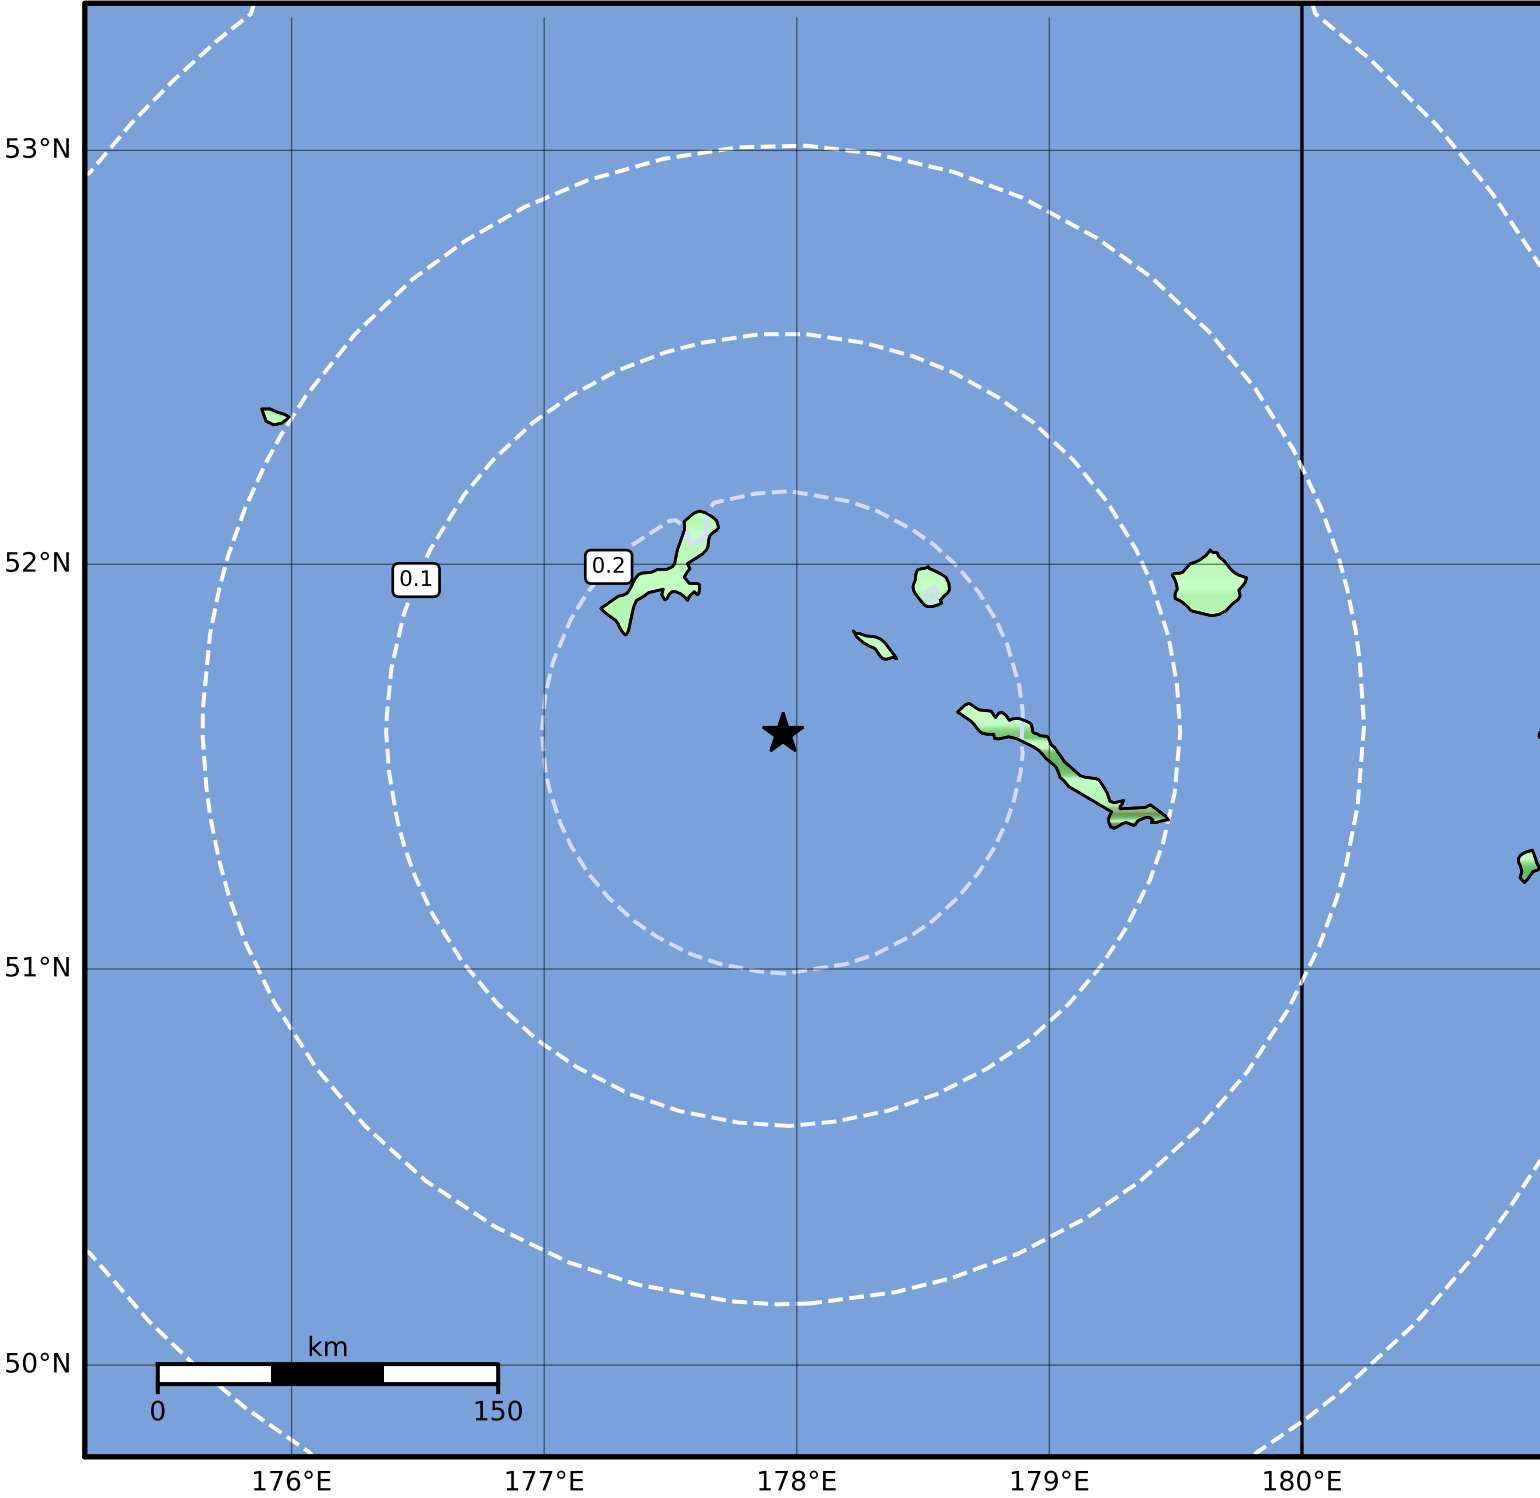

0.3 Second Peak Spectral Acceleration Map Alaska Earthquake Center  
 ShakeMap: 73 km (45 miles) W of Amchitka  
 Mar 24, 2024 05:07:46 UTC M3.8 N51.58 E177.95 Depth: 60.5km ID:ak0243v05xge

SA(0.3) (%g)	0.1	0.2	0.5	1	2	5	10	20	50	100	200

Scale based on Worden et al. (2012)

Version 2: Processed 2024-03-24T19:54:10Z

△ Seismic Instrument ○ Reported Intensity

★ Epicenter