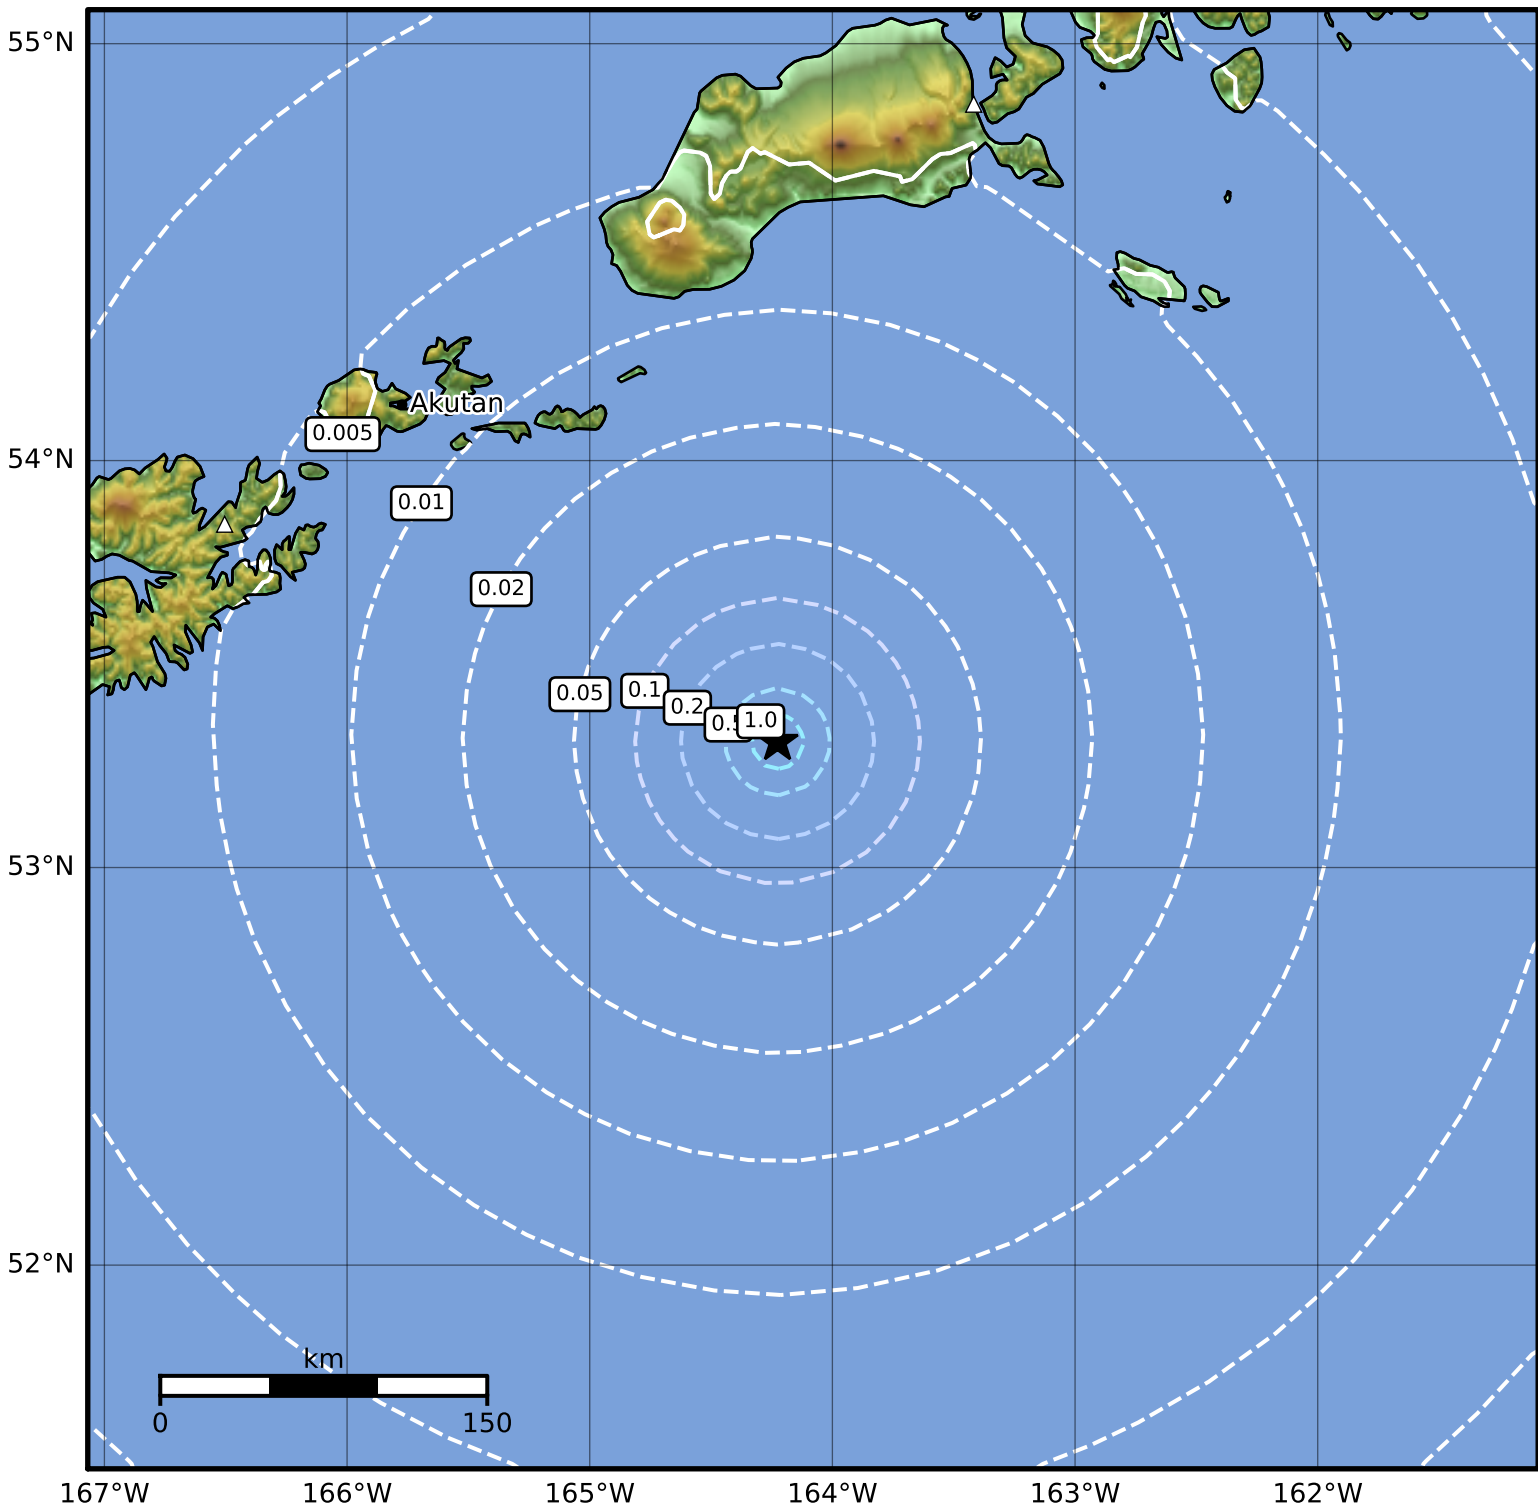

Peak Ground Acceleration Map Alaska Earthquake Center  
 ShakeMap: 137 km (85 miles) SE of Akutan  
 Mar 28, 2024 11:13:09 UTC M3.7 N53.31 W164.23 Depth: 9.2km ID:ak02441px445

PGA (%g)	0.1	0.2	0.5	1	2	5	10	20	50	100	200
----------	-----	-----	-----	---	---	---	----	----	----	-----	-----

Scale based on Worden et al. (2012)

Version 2: Processed 2024-03-29T03:09:48Z

△ Seismic Instrument ○ Reported Intensity

★ Epicenter