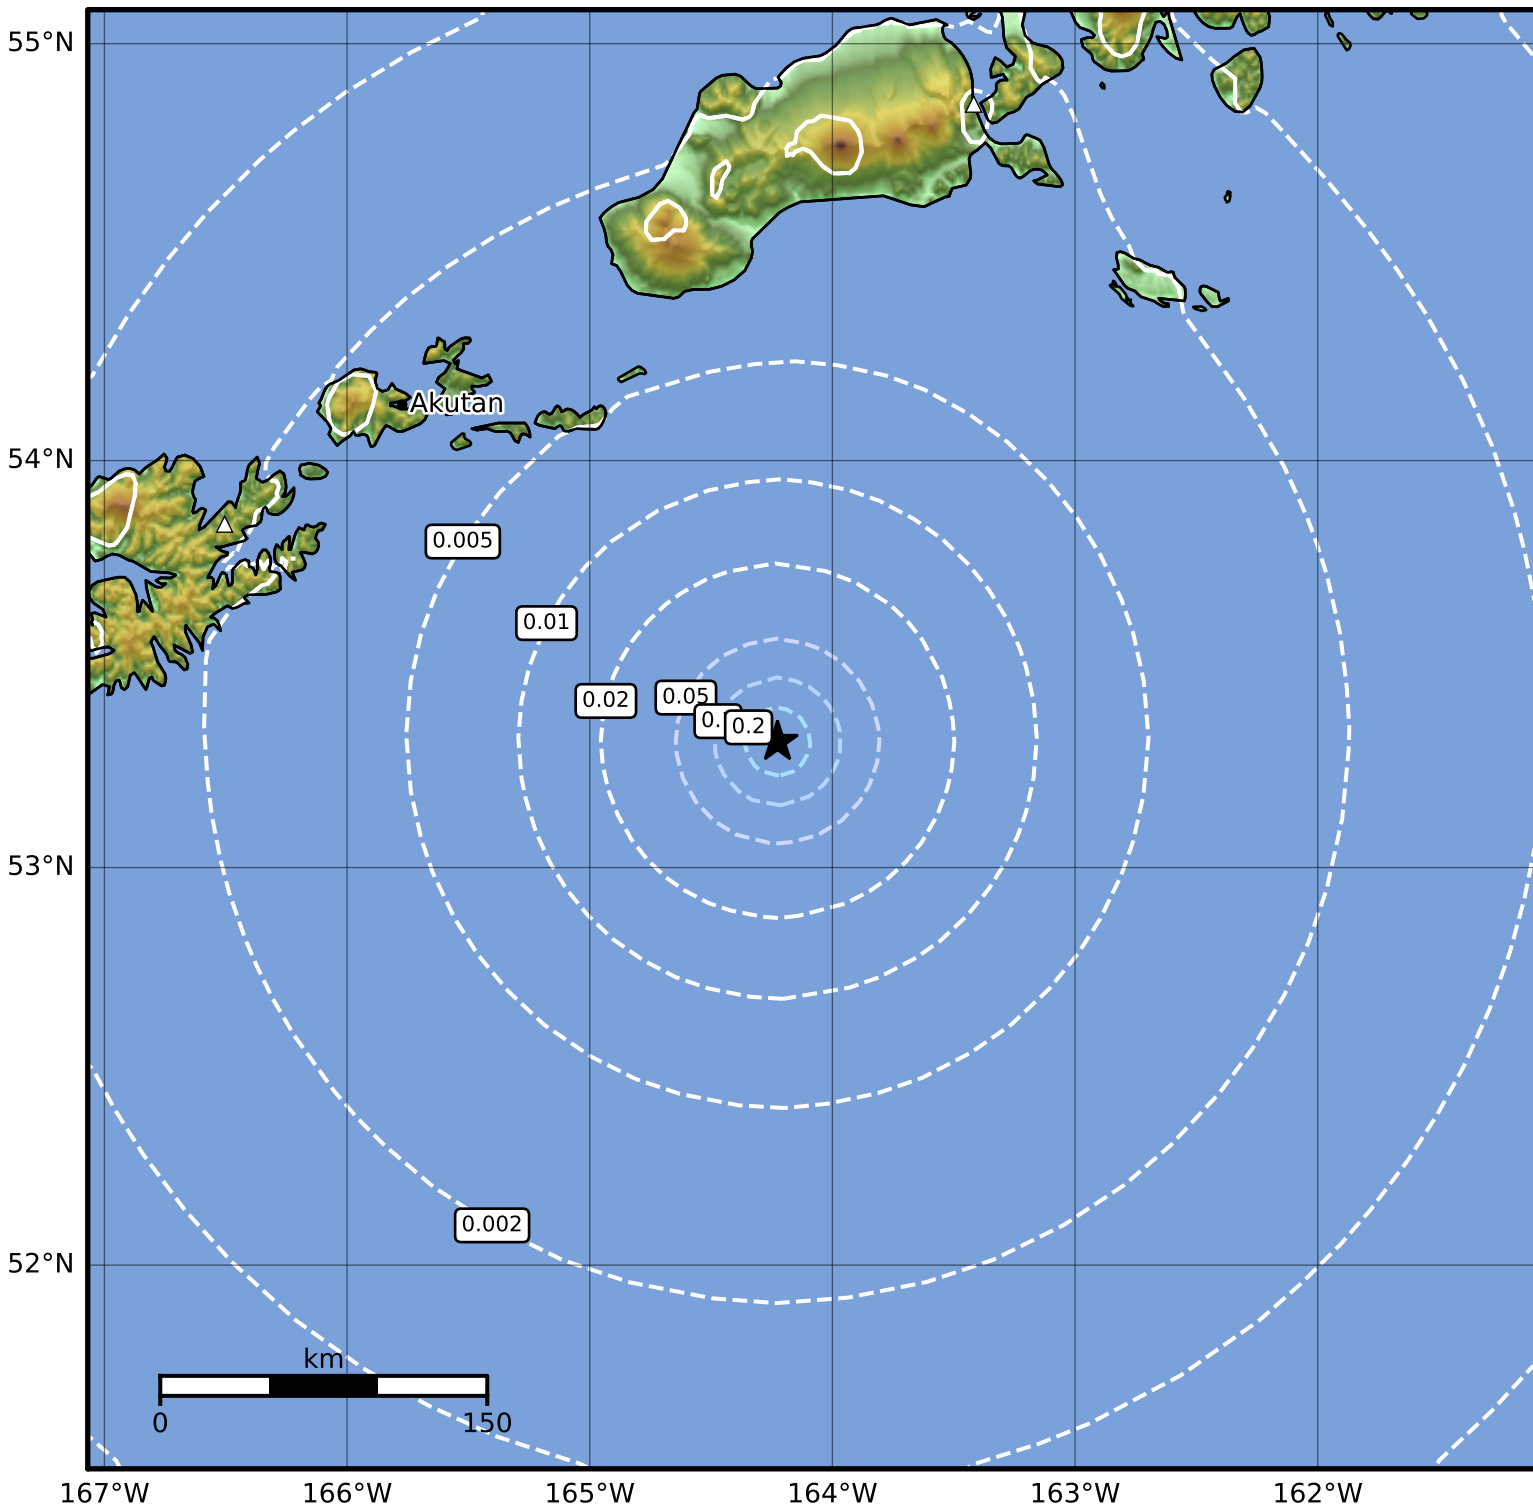

Peak Ground Velocity Map Alaska Earthquake Center
ShakeMap: 137 km (85 miles) SE of Akutan
Mar 28, 2024 11:13:09 UTC M3.7 N53.31 W164.23 Depth: 9.2km ID:ak02441px445

Scale based on Worden et al. (2012)

Version 2: Processed 2024-03-29T03:09:48Z

△ Seismic Instrument ○ Reported Intensity

★ Epicenter