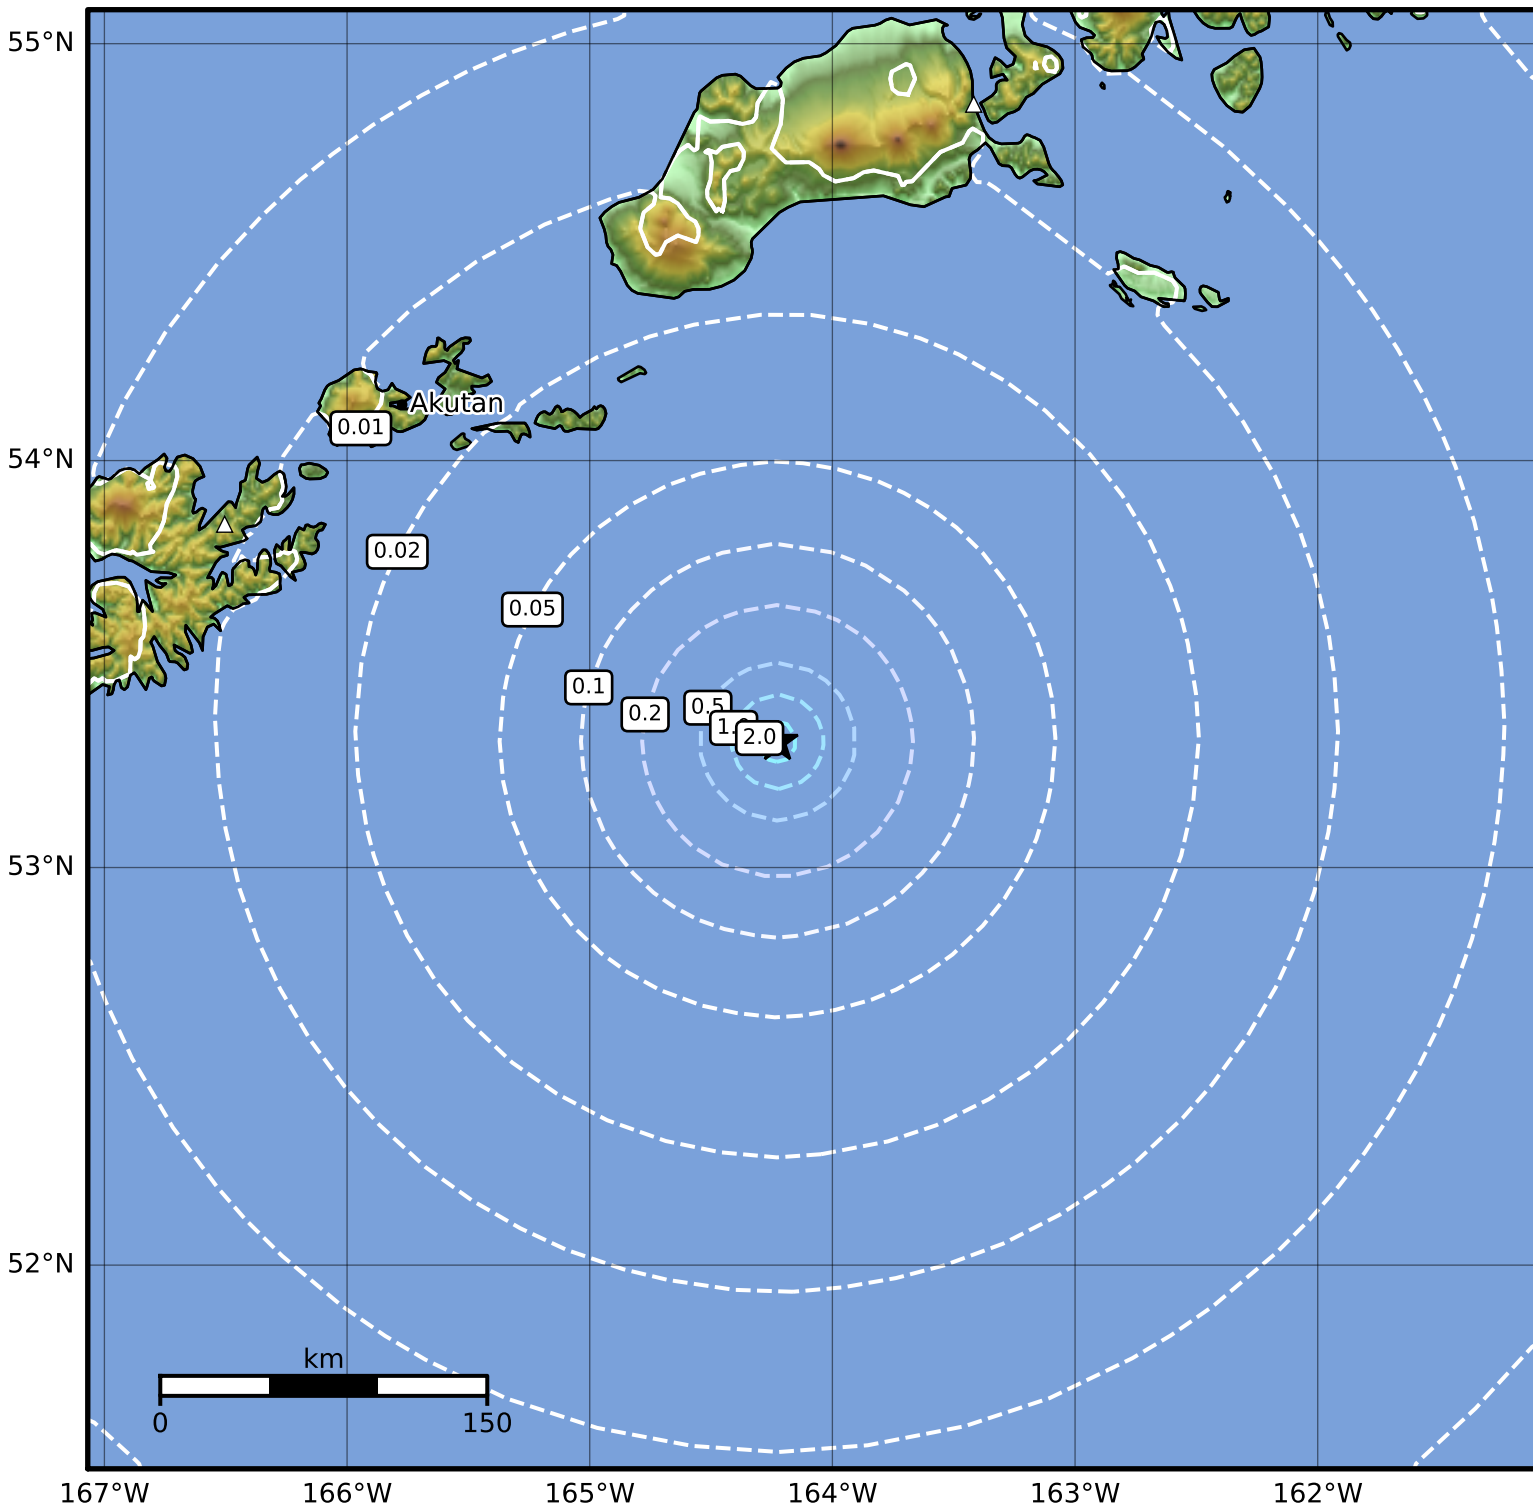

0.3 Second Peak Spectral Acceleration Map Alaska Earthquake Center
 ShakeMap: 137 km (85 miles) SE of Akutan
 Mar 28, 2024 11:13:09 UTC M3.7 N53.31 W164.23 Depth: 9.2km ID:ak02441px445

SA(0.3) (%g)	0.1	0.2	0.5	1	2	5	10	20	50	100	200
--------------	-----	-----	-----	---	---	---	----	----	----	-----	-----

Scale based on Worden et al. (2012)

Version 2: Processed 2024-03-29T03:09:48Z

△ Seismic Instrument ○ Reported Intensity

★ Epicenter