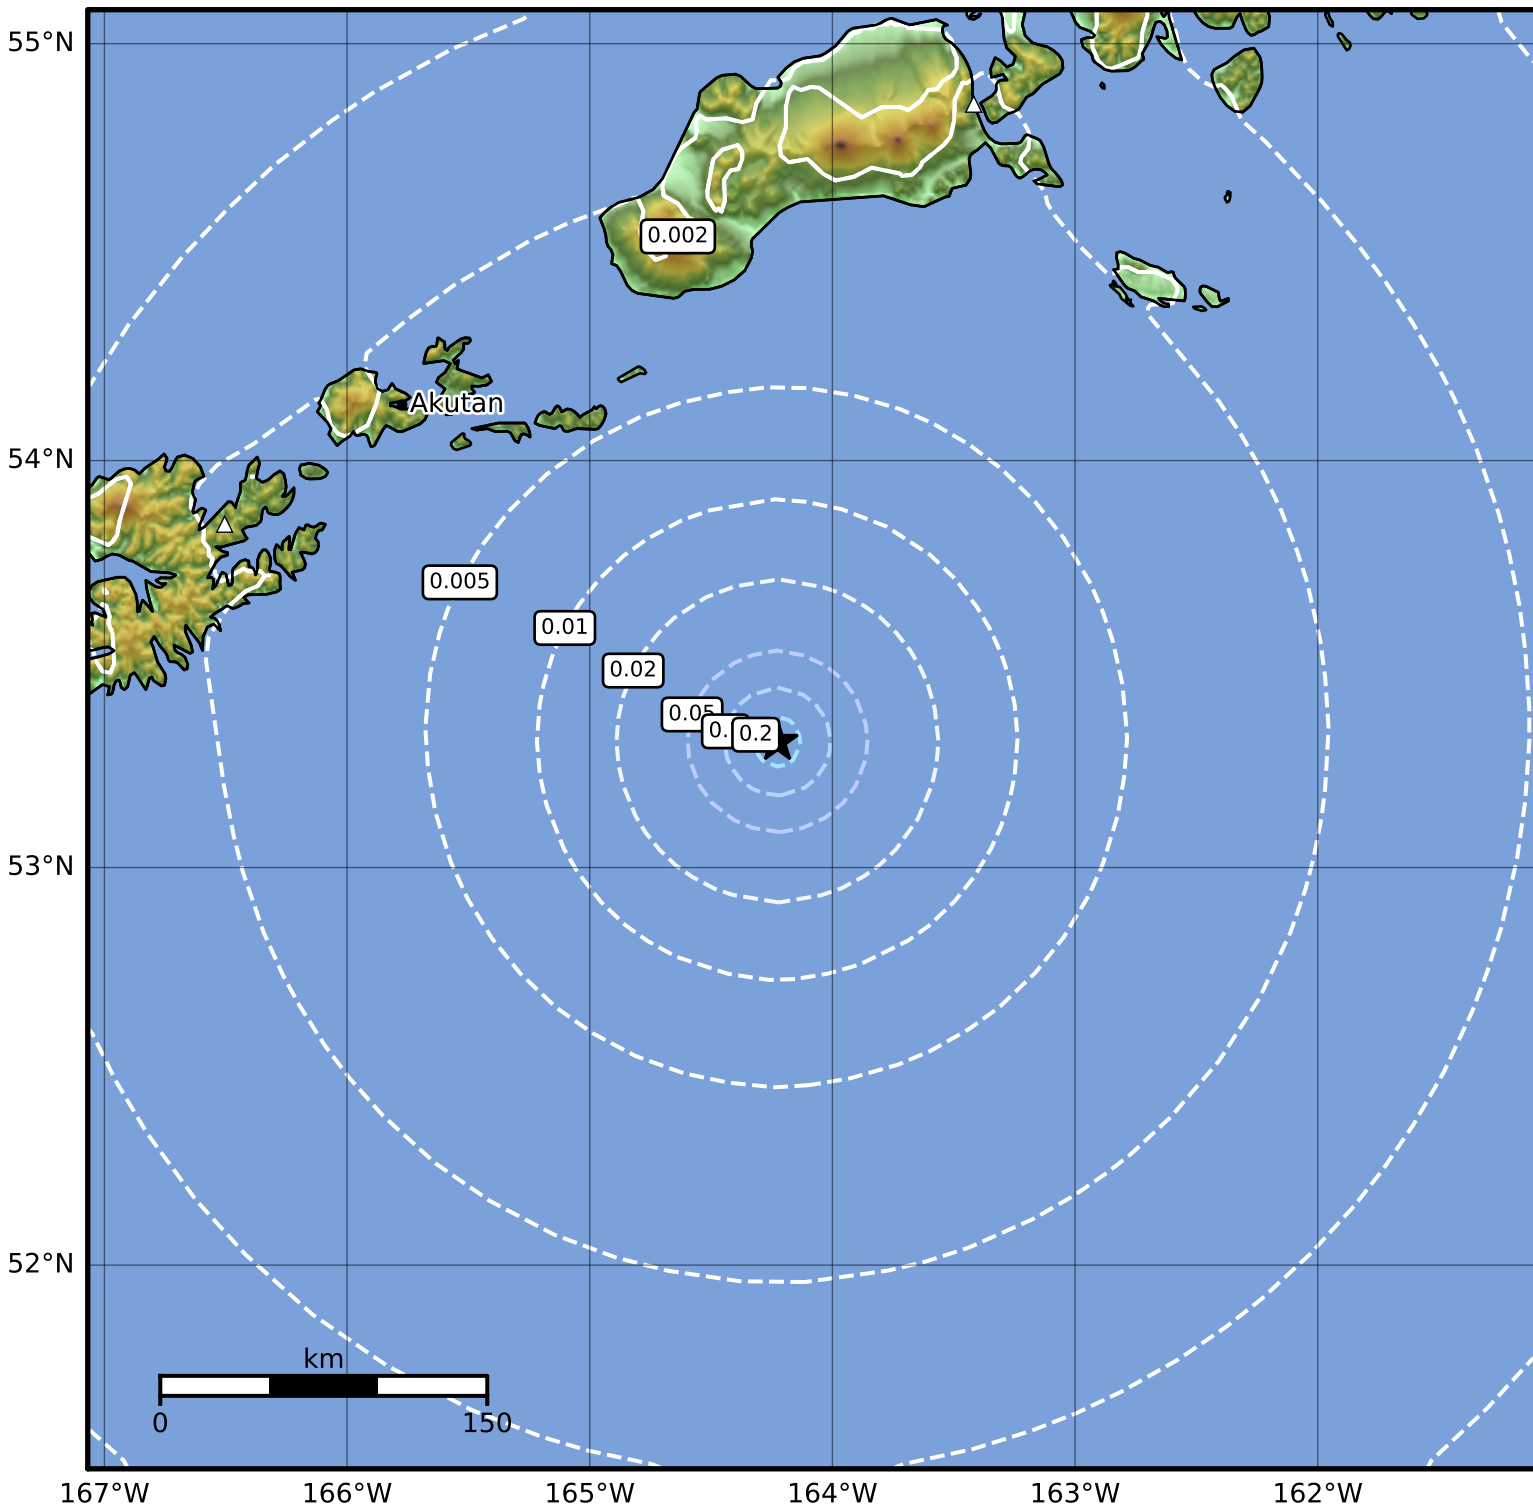

1.0 Second Peak Spectral Acceleration Map Alaska Earthquake Center
 ShakeMap: 137 km (85 miles) SE of Akutan
 Mar 28, 2024 11:13:09 UTC M3.7 N53.31 W164.23 Depth: 9.2km ID:ak02441px445

SA(1.0) (%g)	0.1	0.2	0.5	1	2	5	10	20	50	100	200
--------------	-----	-----	-----	---	---	---	----	----	----	-----	-----

Scale based on Worden et al. (2012)

Version 2: Processed 2024-03-29T03:09:48Z

△ Seismic Instrument ○ Reported Intensity

★ Epicenter