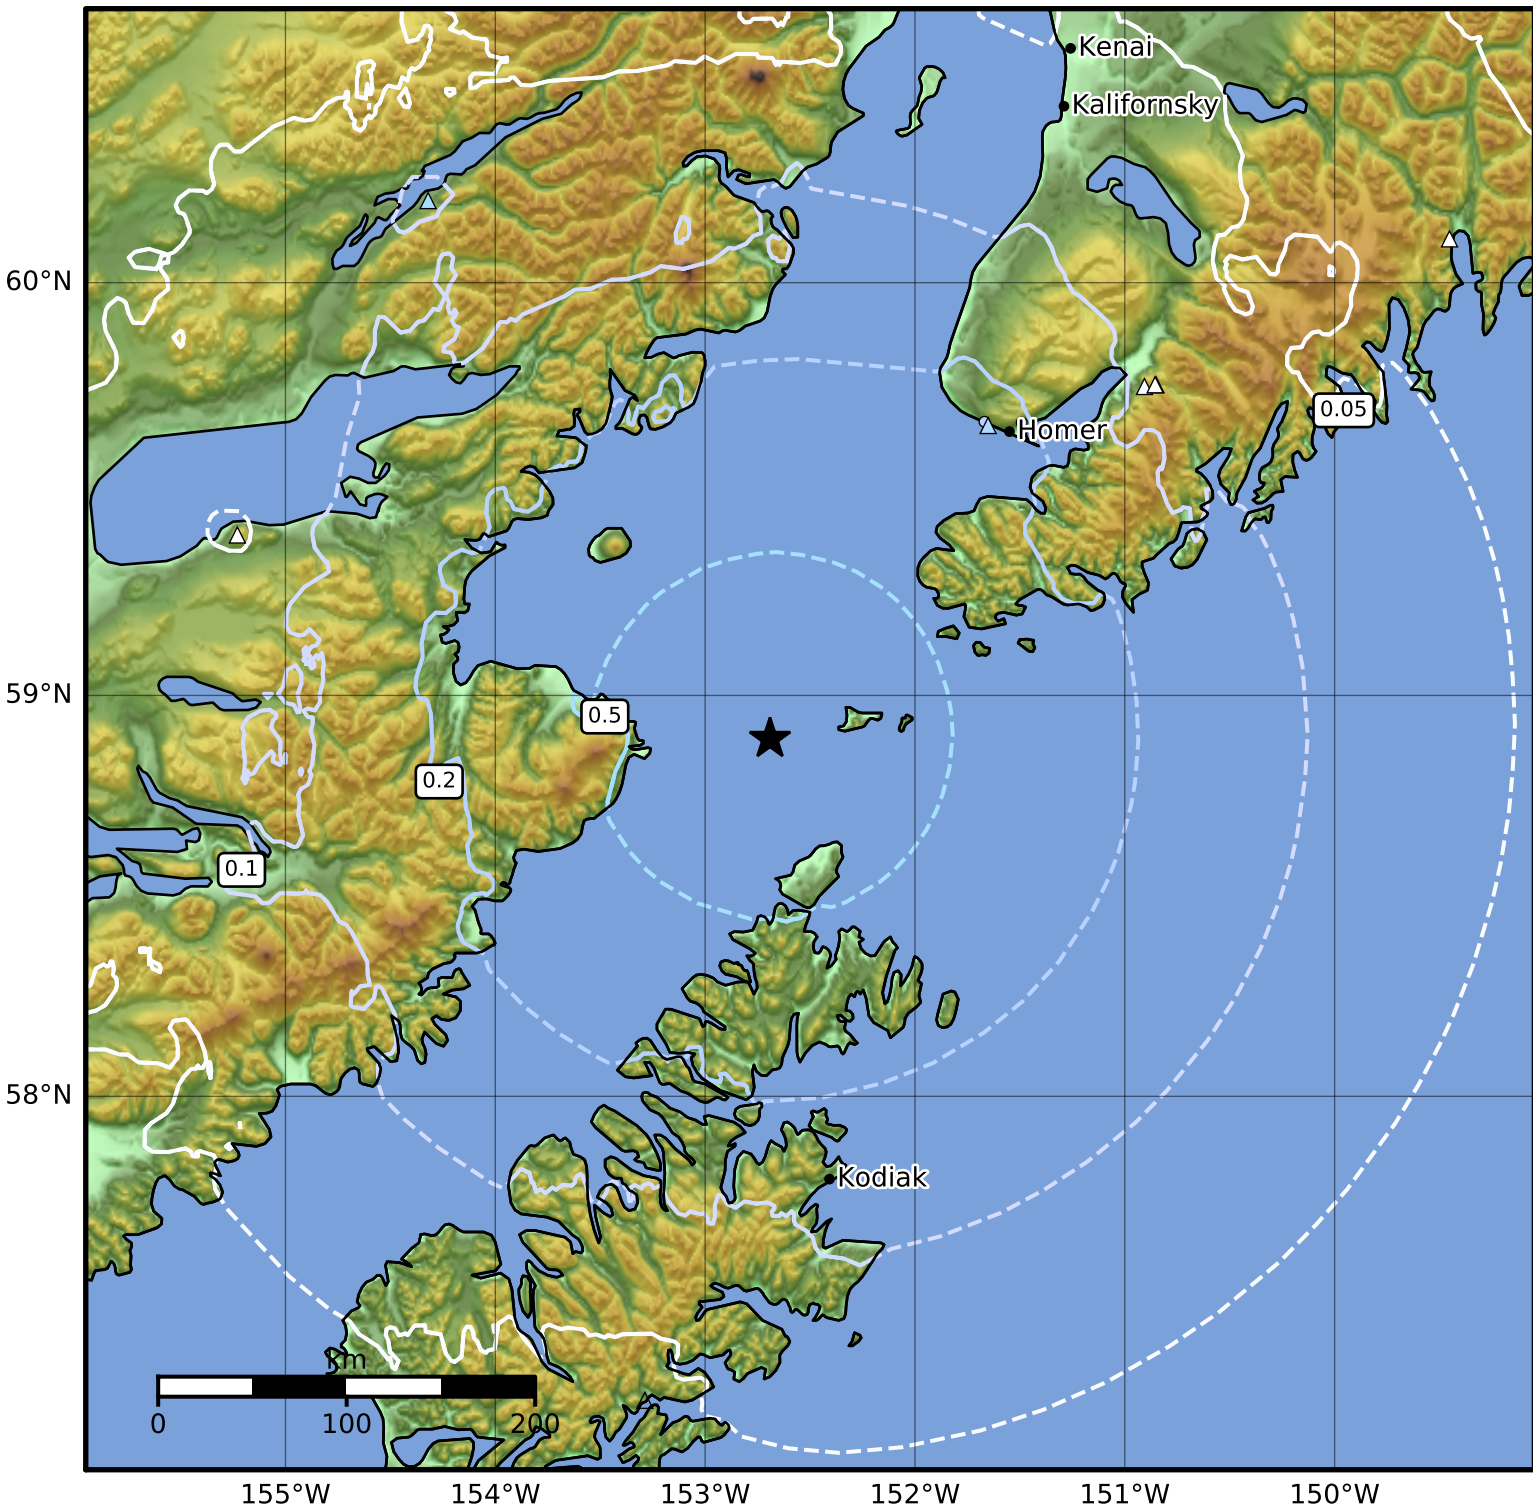

Peak Ground Acceleration Map Alaska Earthquake Center
ShakeMap: 67 km (42 miles) SW of Nanwalek
Apr 01, 2024 07:18:20 UTC M4.0 N58.89 W152.69 Depth: 57.8km ID:ak024489pv3m

| PGA (%g) | 0.1 | 0.2 | 0.5 | 1 | 2 | 5 | 10 | 20 | 50 | 100 | 200 |
|----------|-----|-----|-----|---|---|---|----|----|----|-----|-----|
|----------|-----|-----|-----|---|---|---|----|----|----|-----|-----|

Scale based on Worden et al. (2012)

△ Seismic Instrument ○ Reported Intensity

★ Epicenter

Version 2: Processed 2024-04-01T18:16:41Z