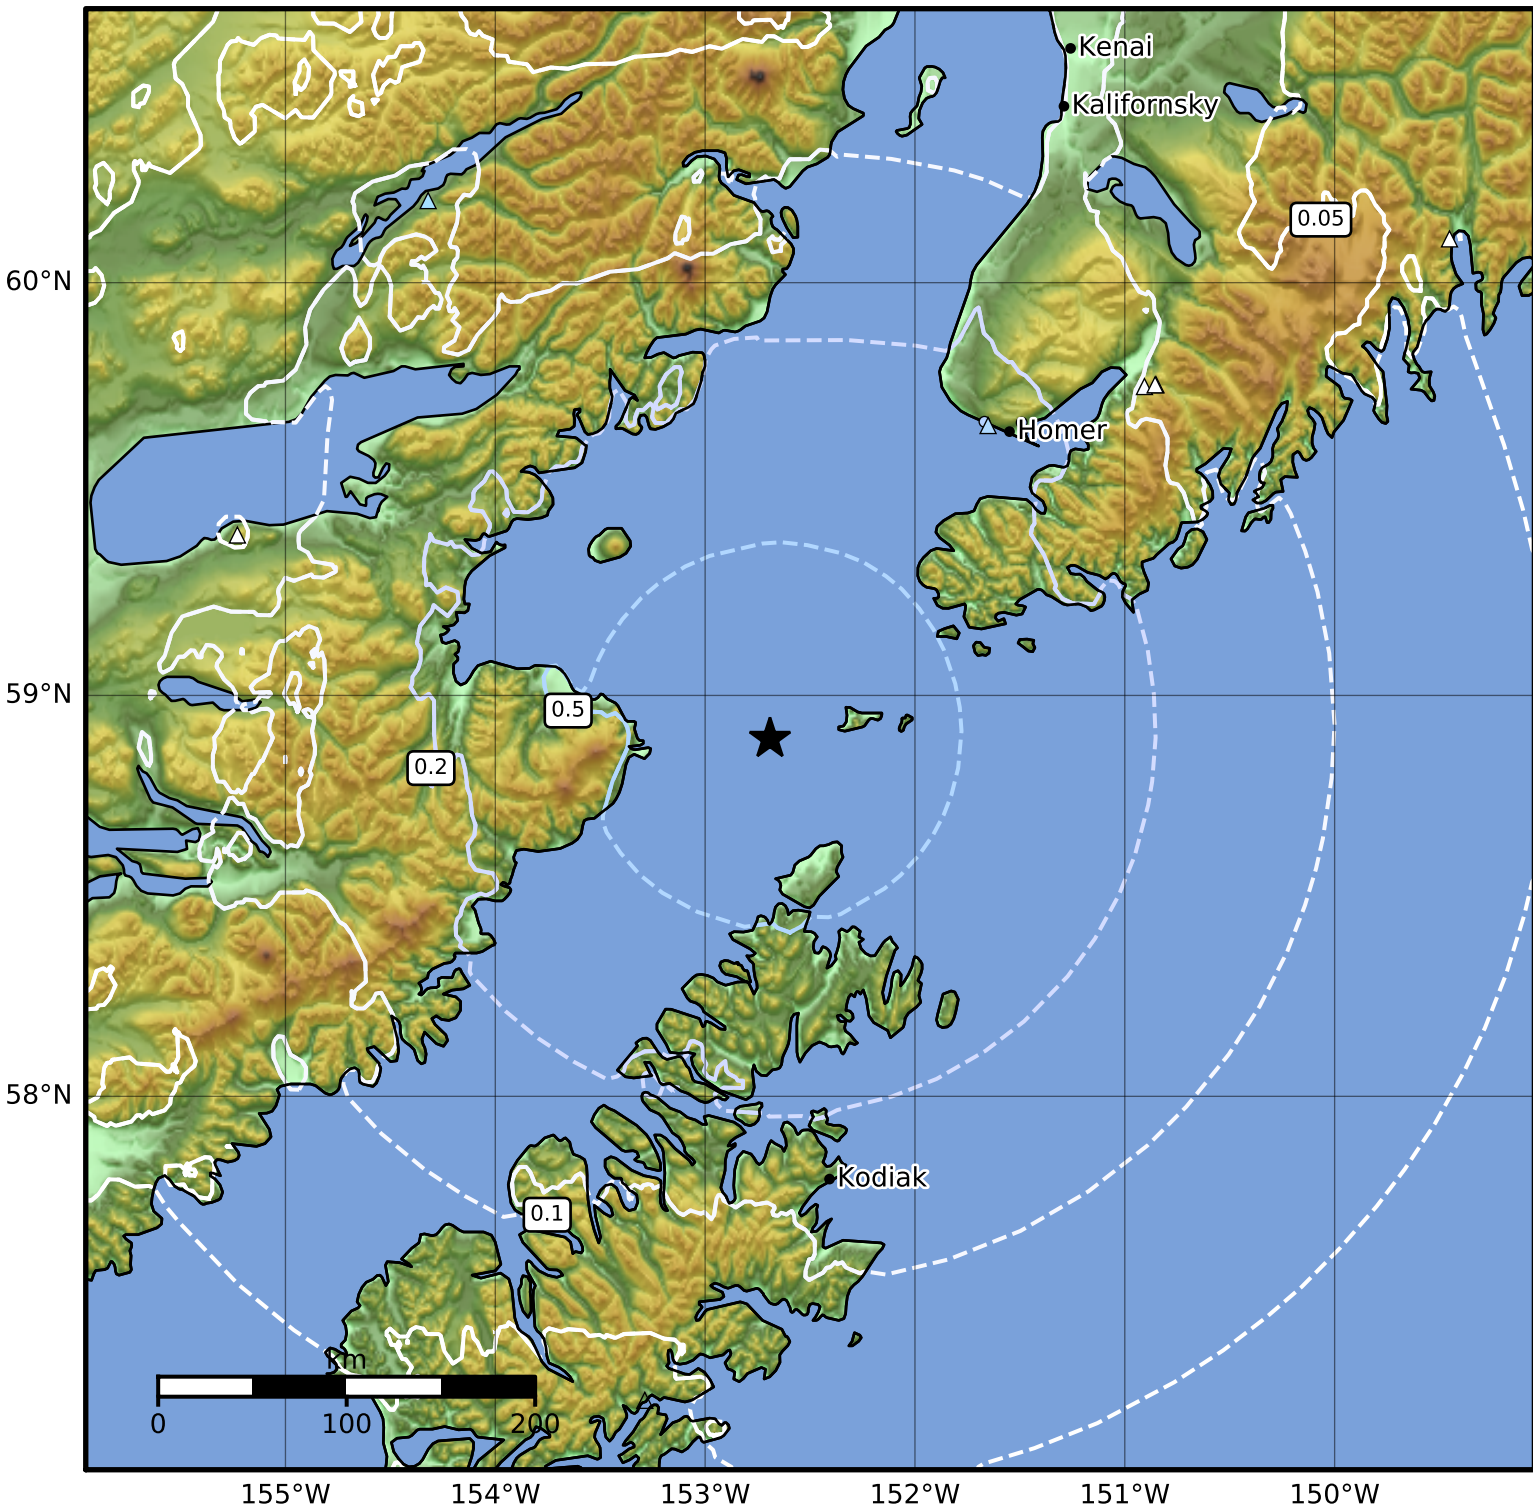

0.3 Second Peak Spectral Acceleration Map Alaska Earthquake Center
 ShakeMap: 67 km (42 miles) SW of Nanwalek
 Apr 01, 2024 07:18:20 UTC M4.0 N58.89 W152.69 Depth: 57.8km ID:ak024489pv3m

| | | | | | | | | | | | |
|---------------------|------------|------------|------------|----------|----------|----------|-----------|-----------|-----------|------------|------------|
| SA(0.3) (%g) | 0.1 | 0.2 | 0.5 | 1 | 2 | 5 | 10 | 20 | 50 | 100 | 200 |
|---------------------|------------|------------|------------|----------|----------|----------|-----------|-----------|-----------|------------|------------|

Scale based on Worden et al. (2012)

Version 2: Processed 2024-04-01T18:16:41Z

△ Seismic Instrument ○ Reported Intensity

★ Epicenter