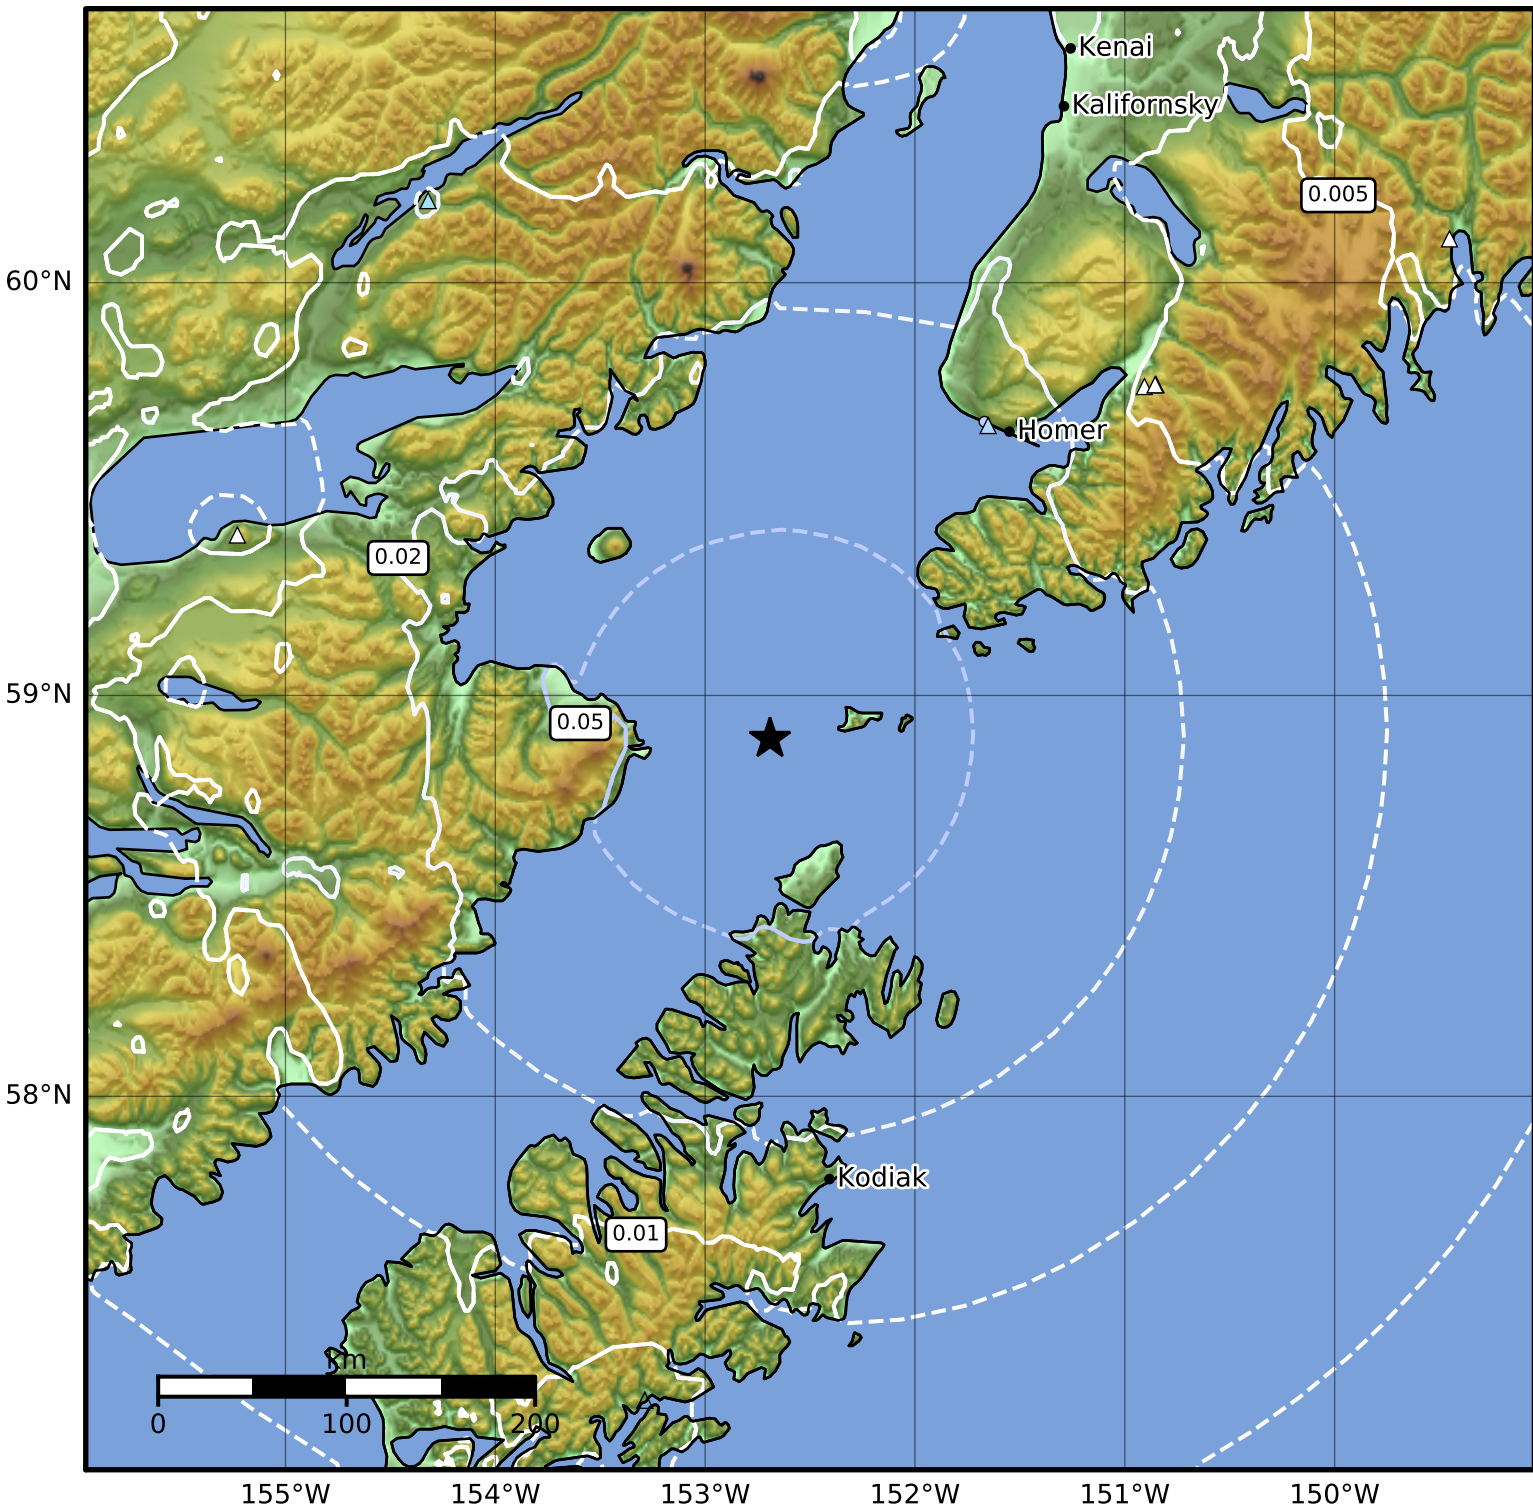

1.0 Second Peak Spectral Acceleration Map Alaska Earthquake Center
 ShakeMap: 67 km (42 miles) SW of Nanwalek
 Apr 01, 2024 07:18:20 UTC M4.0 N58.89 W152.69 Depth: 57.8km ID:ak024489pv3m

SA(1.0) (%g)	0.1	0.2	0.5	1	2	5	10	20	50	100	200
--------------	-----	-----	-----	---	---	---	----	----	----	-----	-----

Scale based on Worden et al. (2012)

Version 2: Processed 2024-04-01T18:16:41Z

△ Seismic Instrument ○ Reported Intensity

★ Epicenter