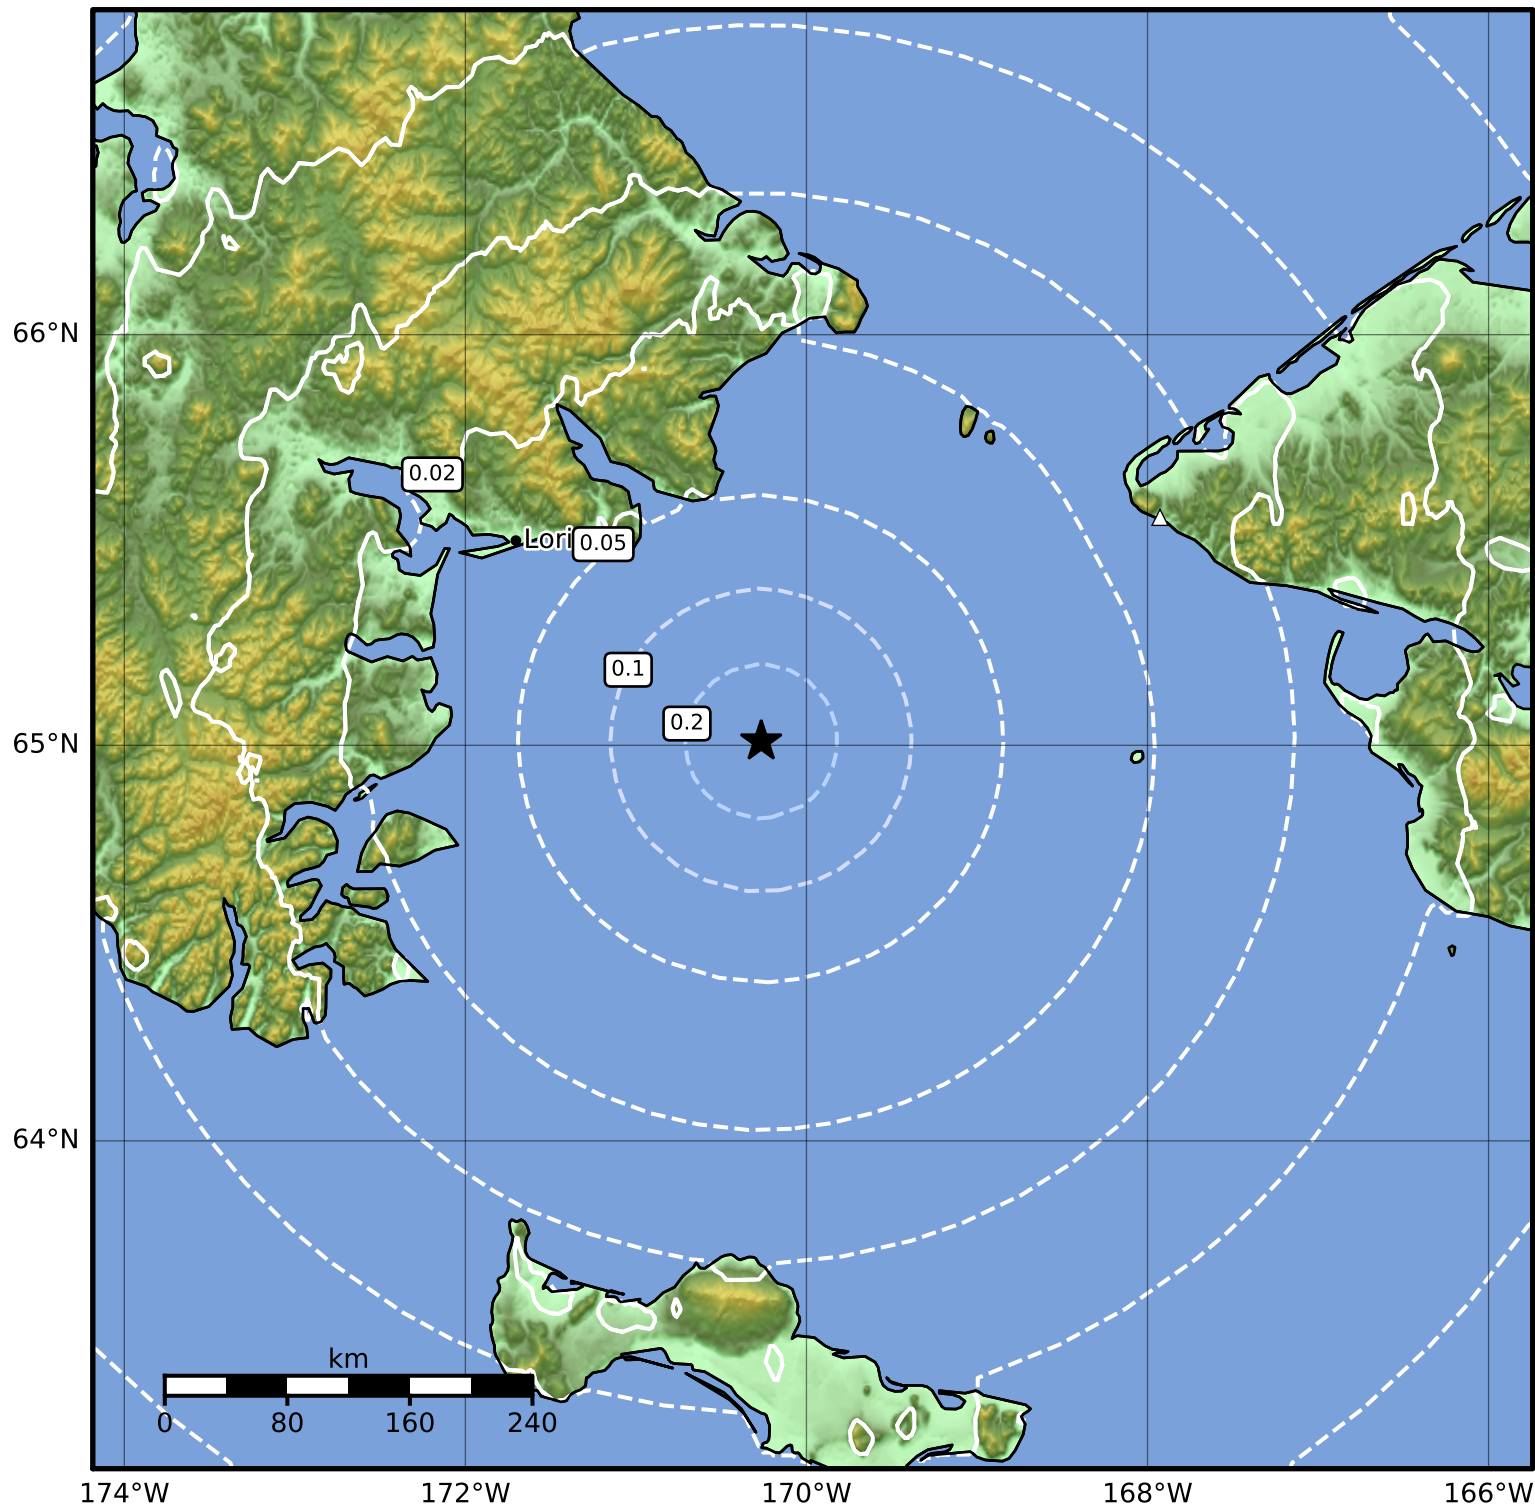

Peak Ground Acceleration Map Alaska Earthquake Center
 ShakeMap: 101 km (63 miles) SW of Little Diomedede
 Apr 01, 2024 21:31:46 UTC M3.7 N65.01 W170.27 Depth: 28.6km ID:ak02448i4rvz

PGA (%g)	0.1	0.2	0.5	1	2	5	10	20	50	100	200
----------	-----	-----	-----	---	---	---	----	----	----	-----	-----

Scale based on Worden et al. (2012)

△ Seismic Instrument ○ Reported Intensity

★ Epicenter

Version 1: Processed 2024-04-01T21:58:53Z