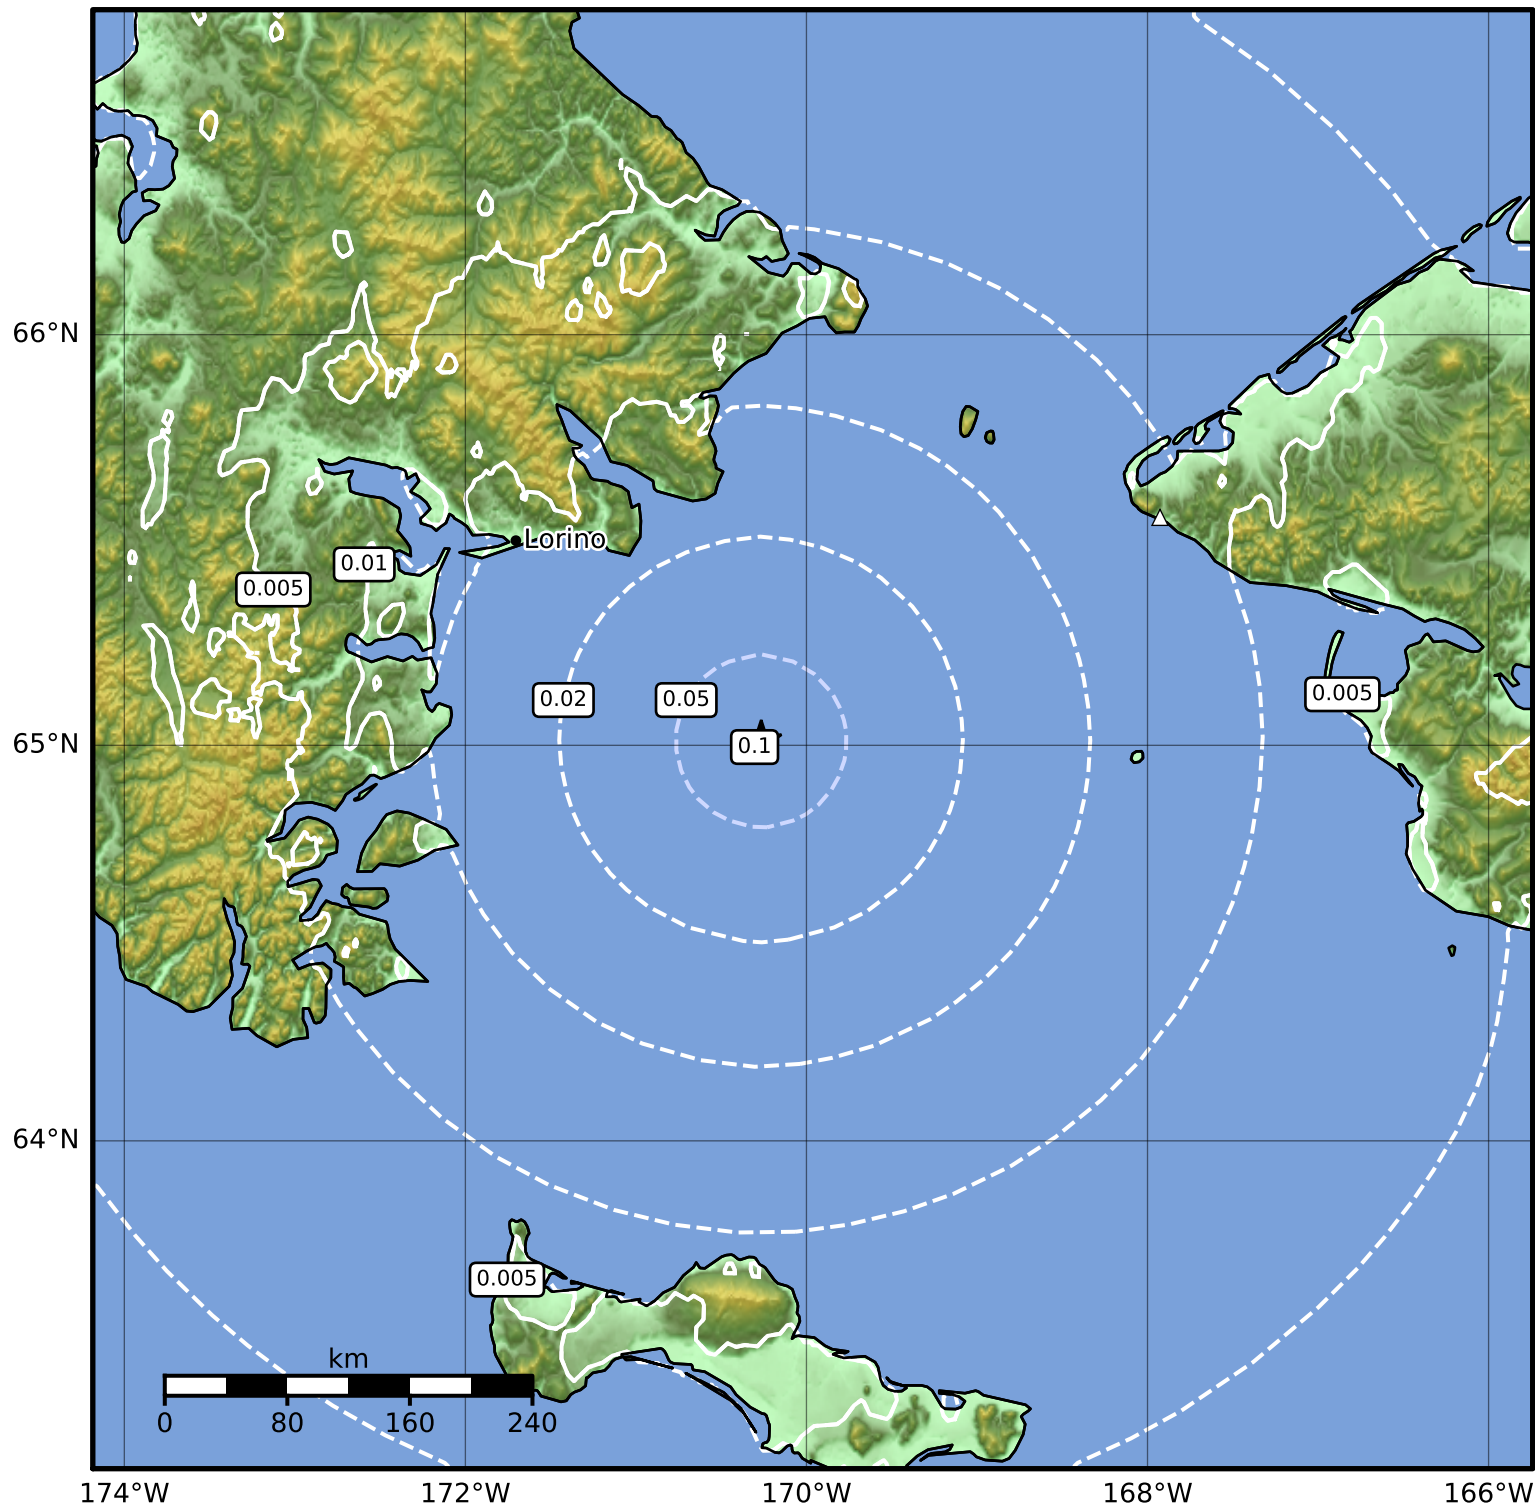

Peak Ground Velocity Map Alaska Earthquake Center  
 ShakeMap: 101 km (63 miles) SW of Little Diomedede  
 Apr 01, 2024 21:31:46 UTC M3.7 N65.01 W170.27 Depth: 28.6km ID:ak02448i4rvz

Scale based on Worden et al. (2012)

△ Seismic Instrument ○ Reported Intensity

★ Epicenter

Version 1: Processed 2024-04-01T21:58:53Z