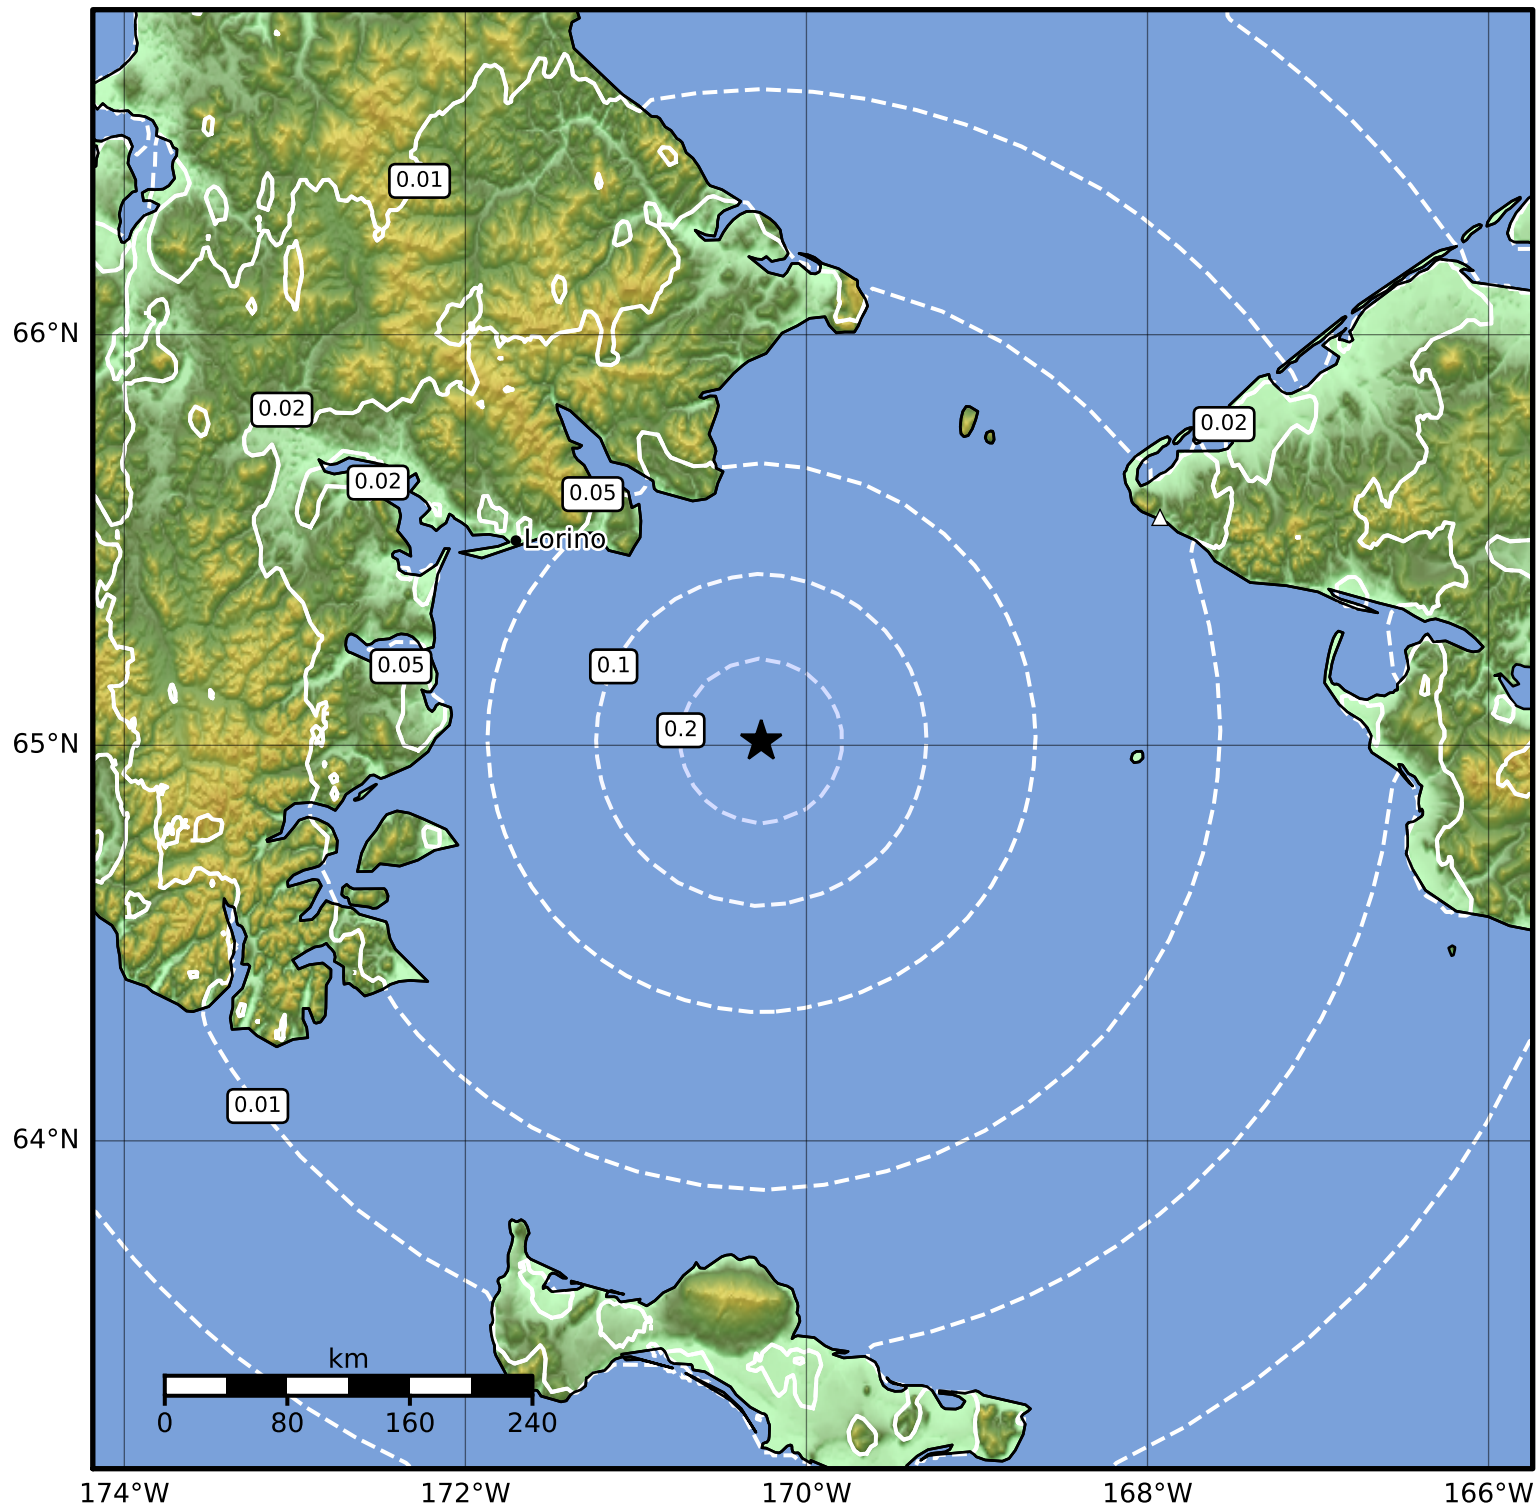

0.3 Second Peak Spectral Acceleration Map Alaska Earthquake Center
 ShakeMap: 101 km (63 miles) SW of Little Diomede
 Apr 01, 2024 21:31:46 UTC M3.7 N65.01 W170.27 Depth: 28.6km ID:ak02448i4rvz

SA(0.3) (%g)	0.1	0.2	0.5	1	2	5	10	20	50	100	200
--------------	-----	-----	-----	---	---	---	----	----	----	-----	-----

Scale based on Worden et al. (2012)

△ Seismic Instrument ○ Reported Intensity

★ Epicenter

Version 1: Processed 2024-04-01T21:58:53Z