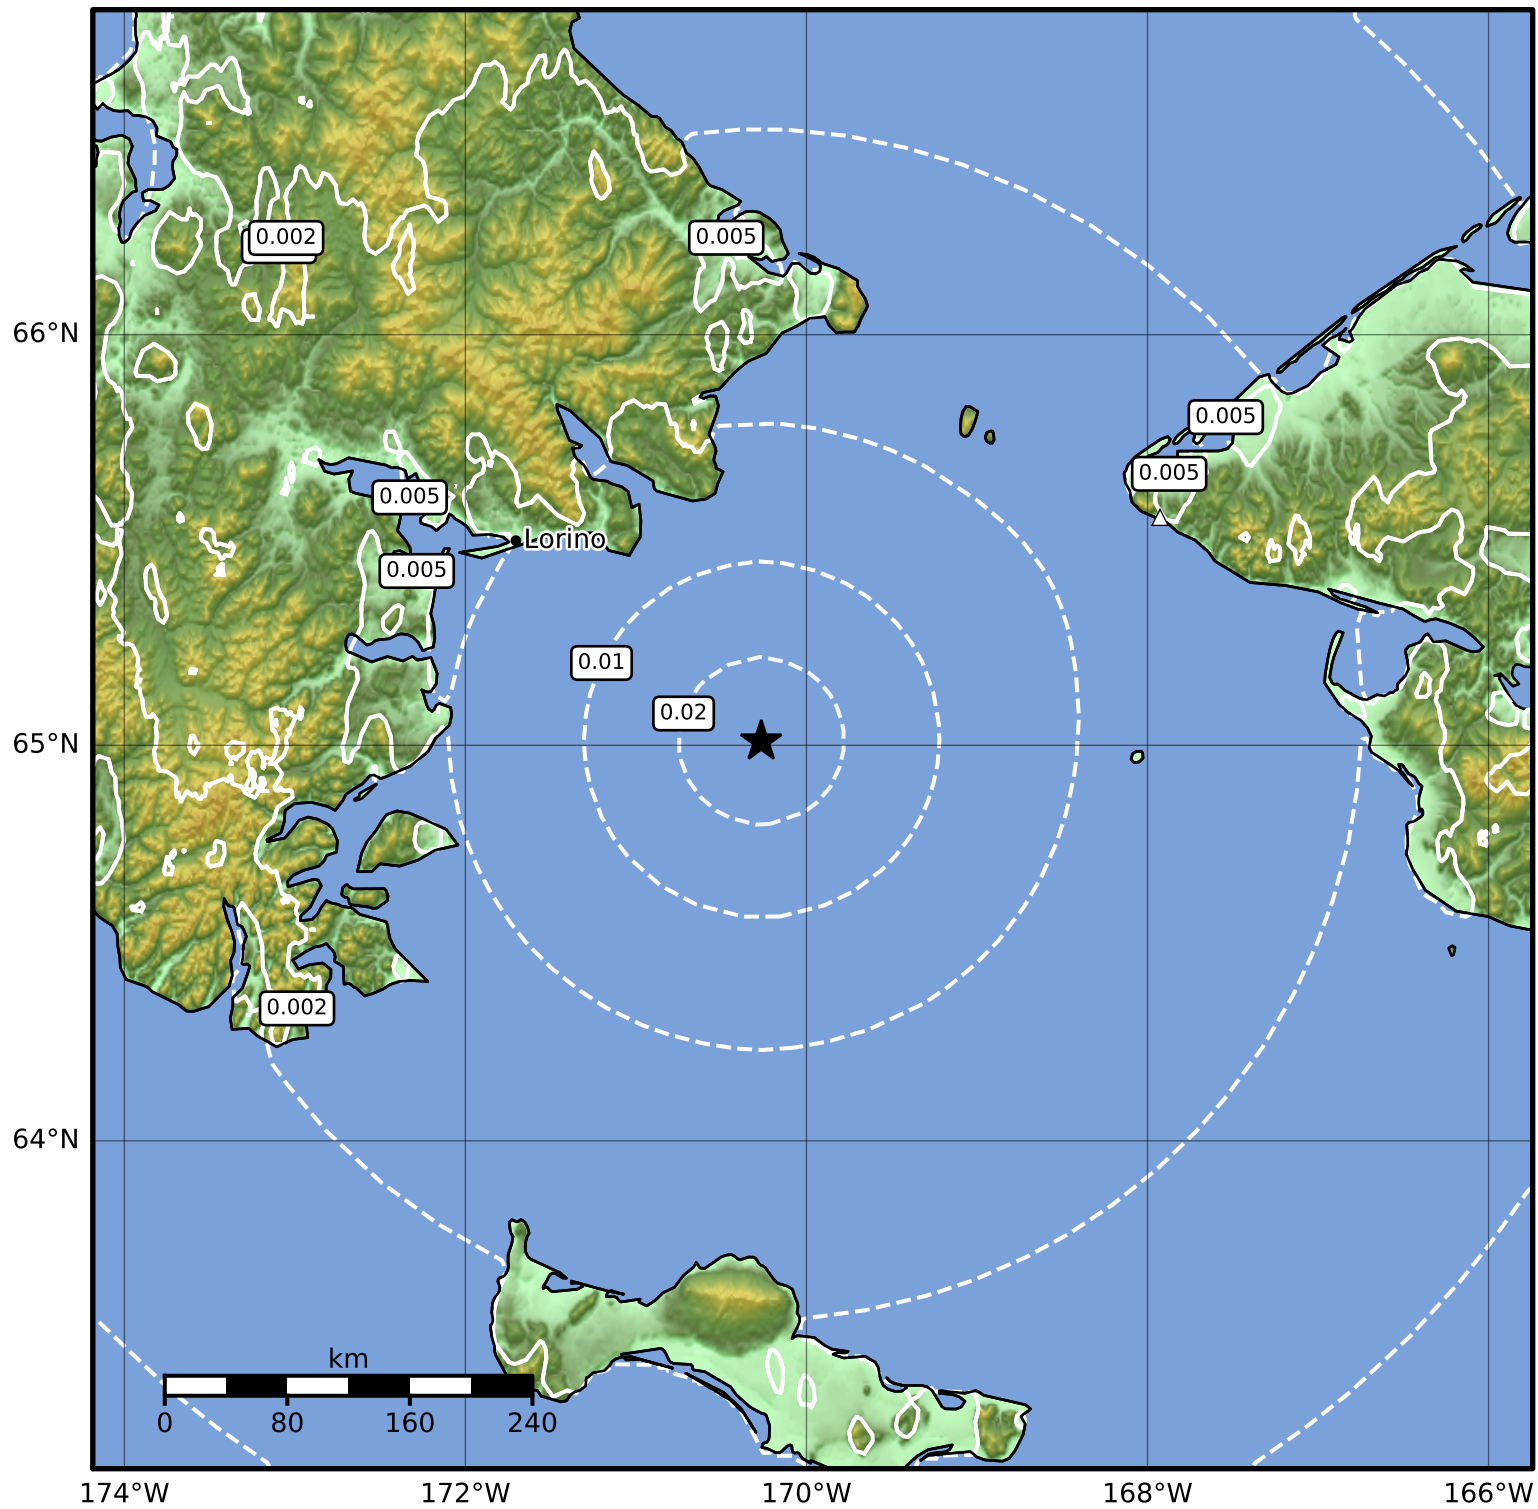

1.0 Second Peak Spectral Acceleration Map Alaska Earthquake Center
 ShakeMap: 101 km (63 miles) SW of Little Diomedede
 Apr 01, 2024 21:31:46 UTC M3.7 N65.01 W170.27 Depth: 28.6km ID:ak02448i4rvz

SA(1.0) (%g)	0.1	0.2	0.5	1	2	5	10	20	50	100	200
--------------	-----	-----	-----	---	---	---	----	----	----	-----	-----

Scale based on Worden et al. (2012)

△ Seismic Instrument ○ Reported Intensity

★ Epicenter

Version 1: Processed 2024-04-01T21:58:53Z