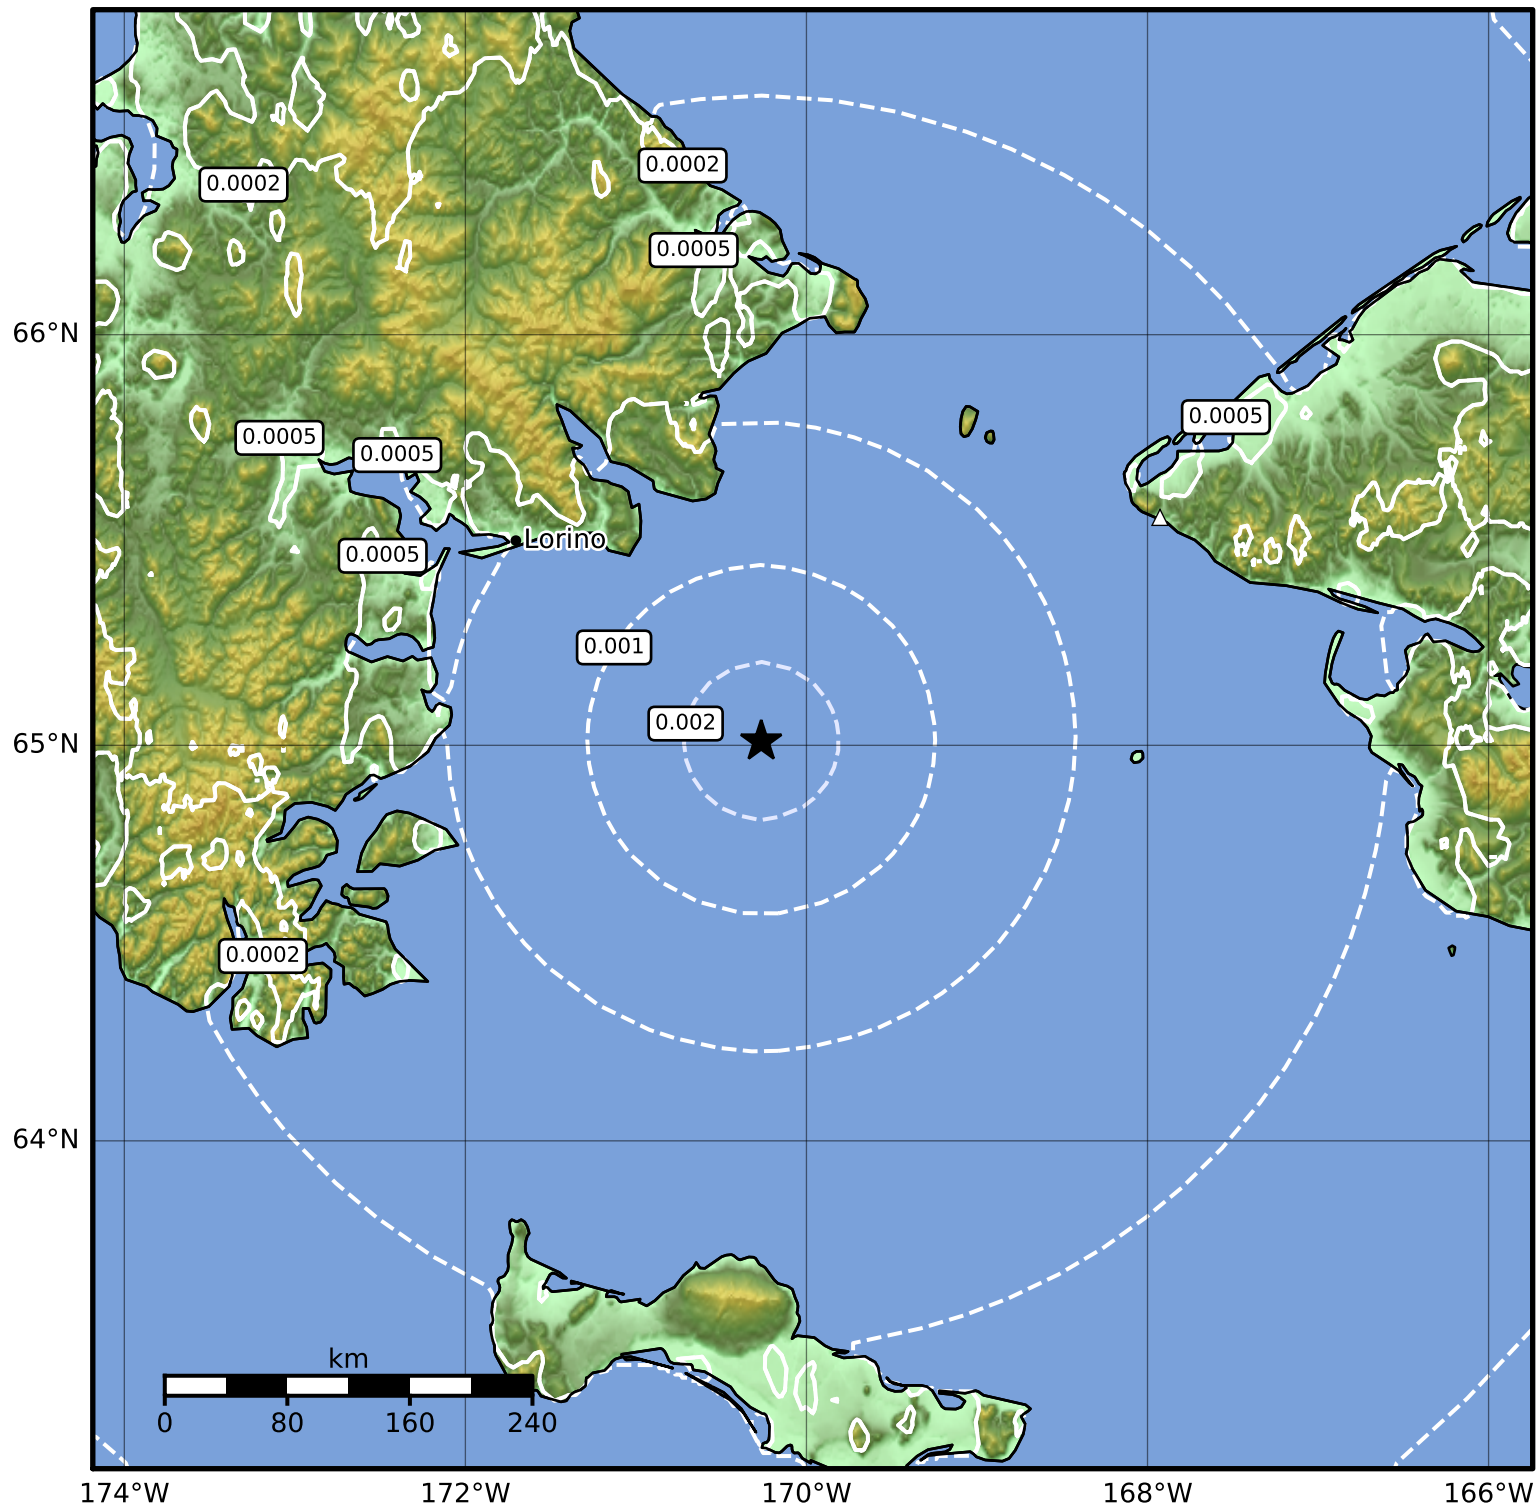

3.0 Second Peak Spectral Acceleration Map Alaska Earthquake Center  
 ShakeMap: 101 km (63 miles) SW of Little Diomedede  
 Apr 01, 2024 21:31:46 UTC M3.7 N65.01 W170.27 Depth: 28.6km ID:ak02448i4rvz

Scale based on Worden et al. (2012)

△ Seismic Instrument ○ Reported Intensity

★ Epicenter

Version 1: Processed 2024-04-01T21:58:53Z