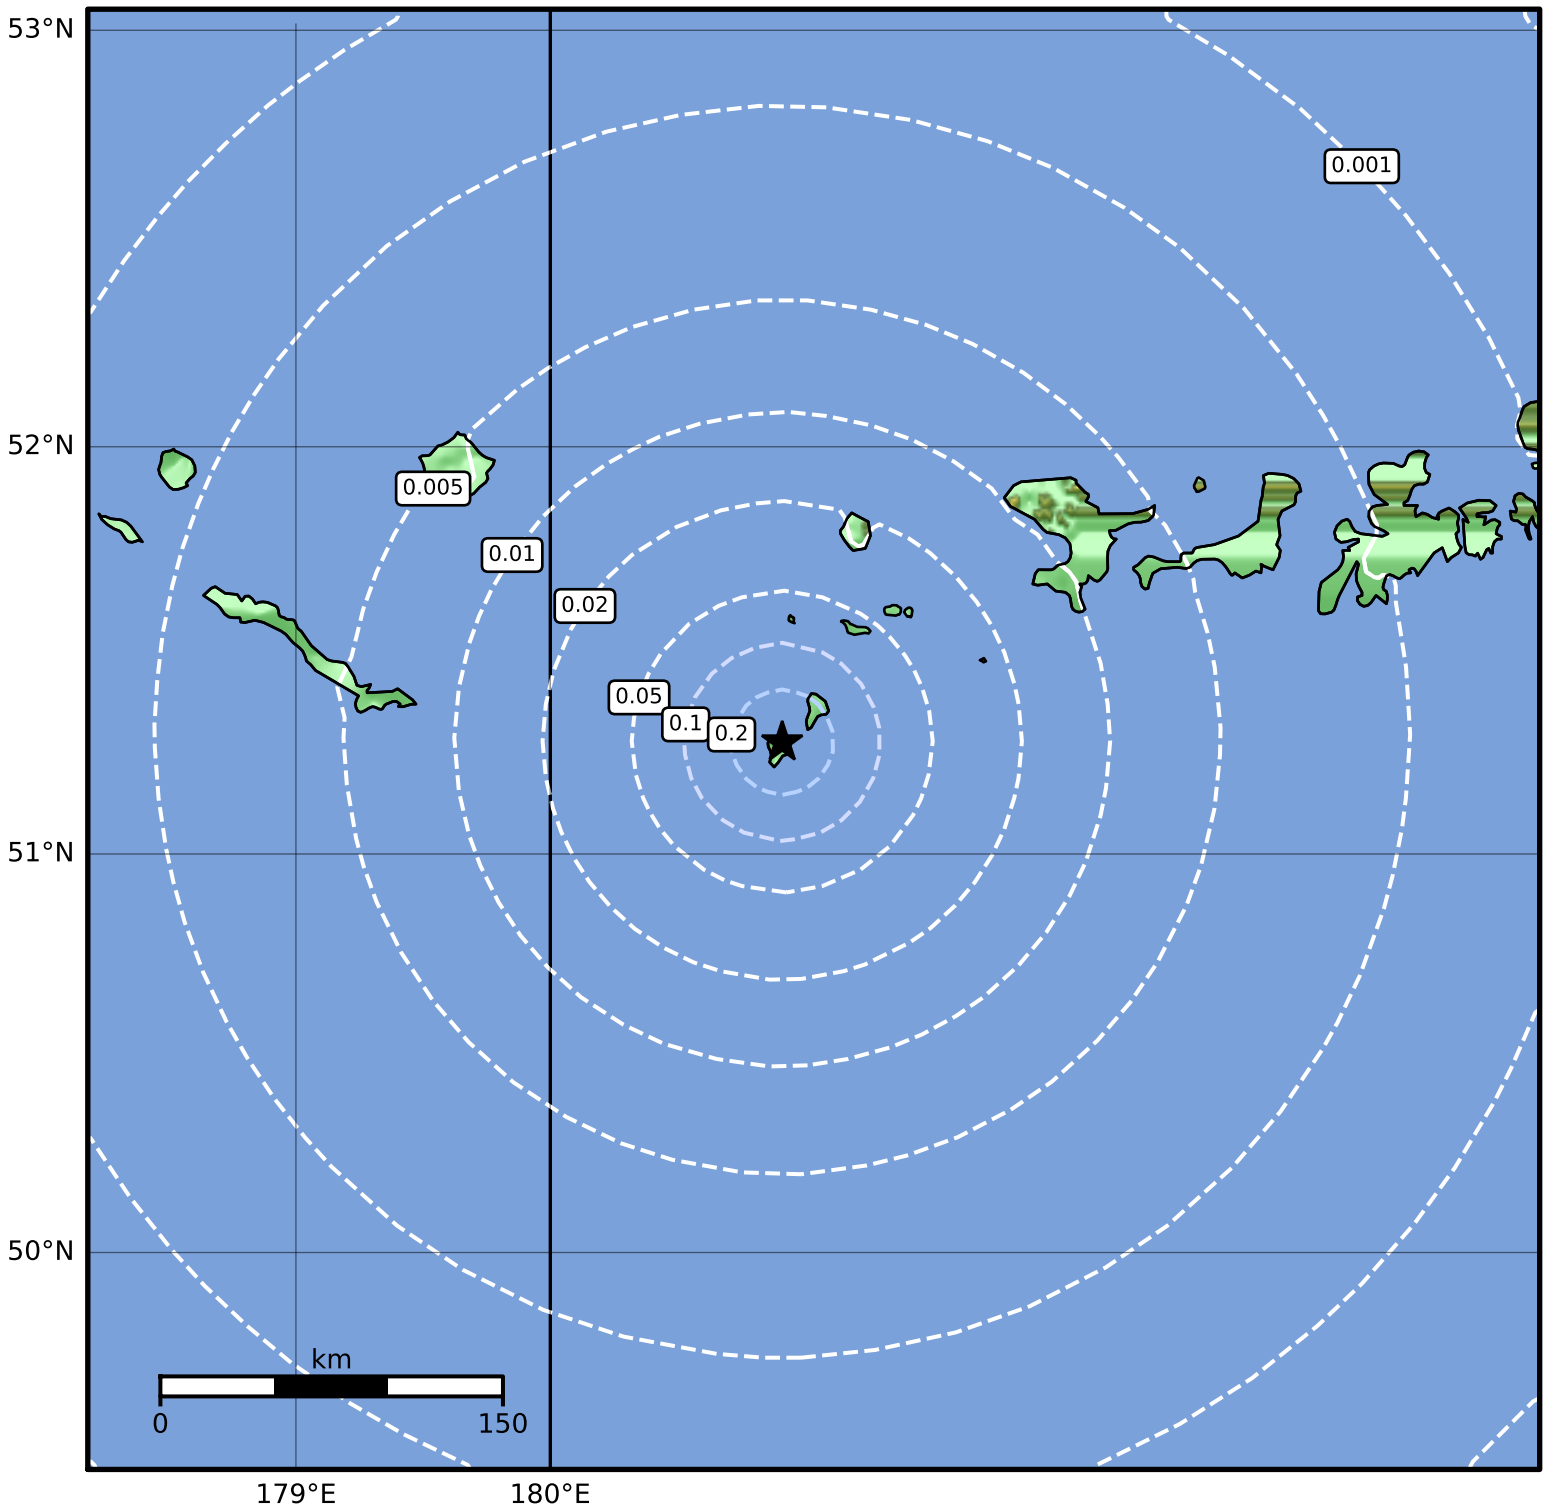

Peak Ground Acceleration Map Alaska Earthquake Center
 ShakeMap: 136 km (84 miles) E of Amchitka
 Apr 01, 2024 21:51:10 UTC M3.5 N51.28 W179.09 Depth: 19.1km ID:ak02448i8zg7

PGA (%g)	0.1	0.2	0.5	1	2	5	10	20	50	100	200
----------	-----	-----	-----	---	---	---	----	----	----	-----	-----

Scale based on Worden et al. (2012)

Version 1: Processed 2024-04-01T21:53:51Z

△ Seismic Instrument ○ Reported Intensity

★ Epicenter