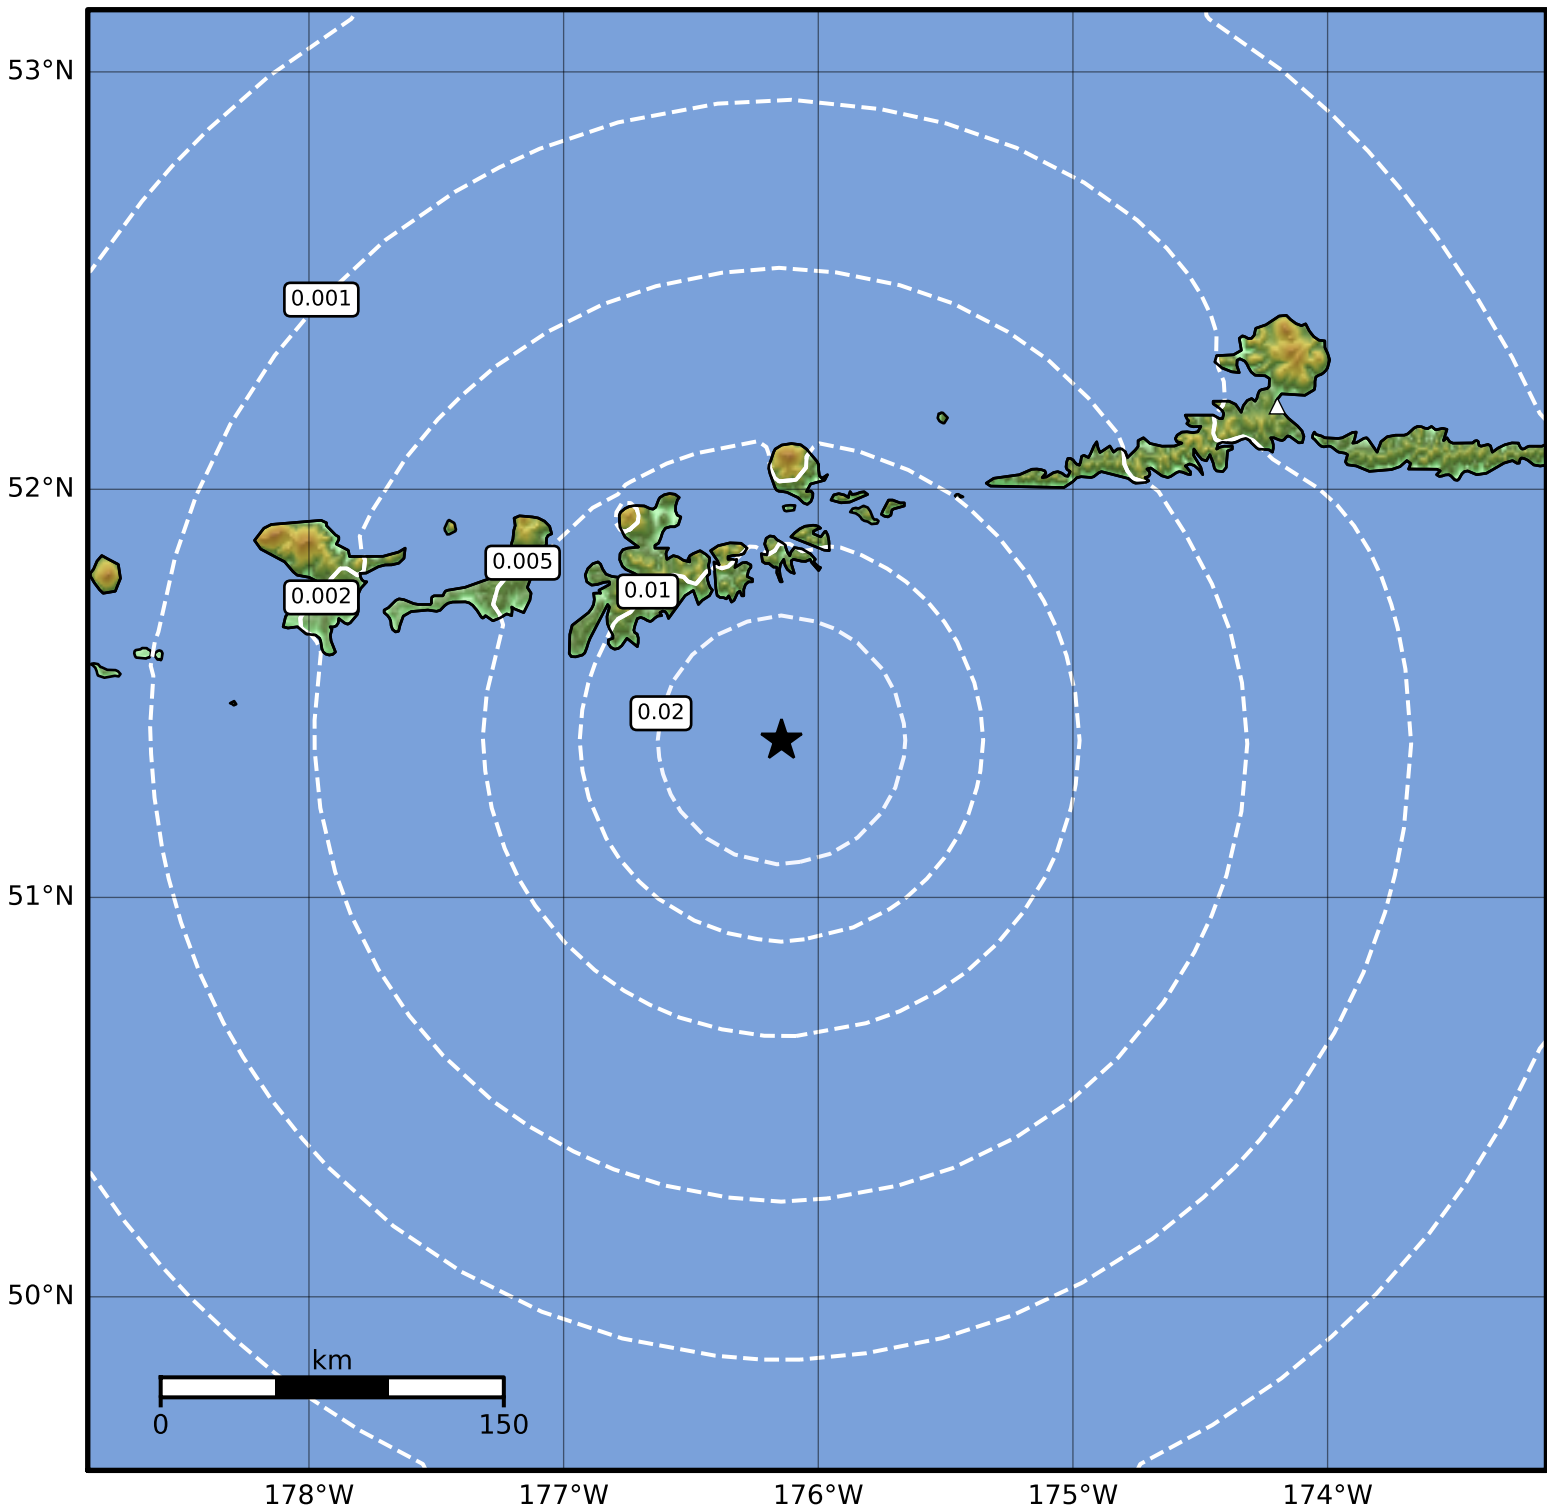

1.0 Second Peak Spectral Acceleration Map Alaska Earthquake Center
 ShakeMap: 65 km (40 miles) SSE of Adak
 Apr 04, 2024 07:00:17 UTC M3.6 N51.39 W176.14 Depth: 27.0km ID:ak0244d881gm

SA(1.0) (%g)	0.1	0.2	0.5	1	2	5	10	20	50	100	200
--------------	-----	-----	-----	---	---	---	----	----	----	-----	-----

Scale based on Worden et al. (2012)

Version 1: Processed 2024-04-04T07:03:33Z

△ Seismic Instrument ○ Reported Intensity

★ Epicenter