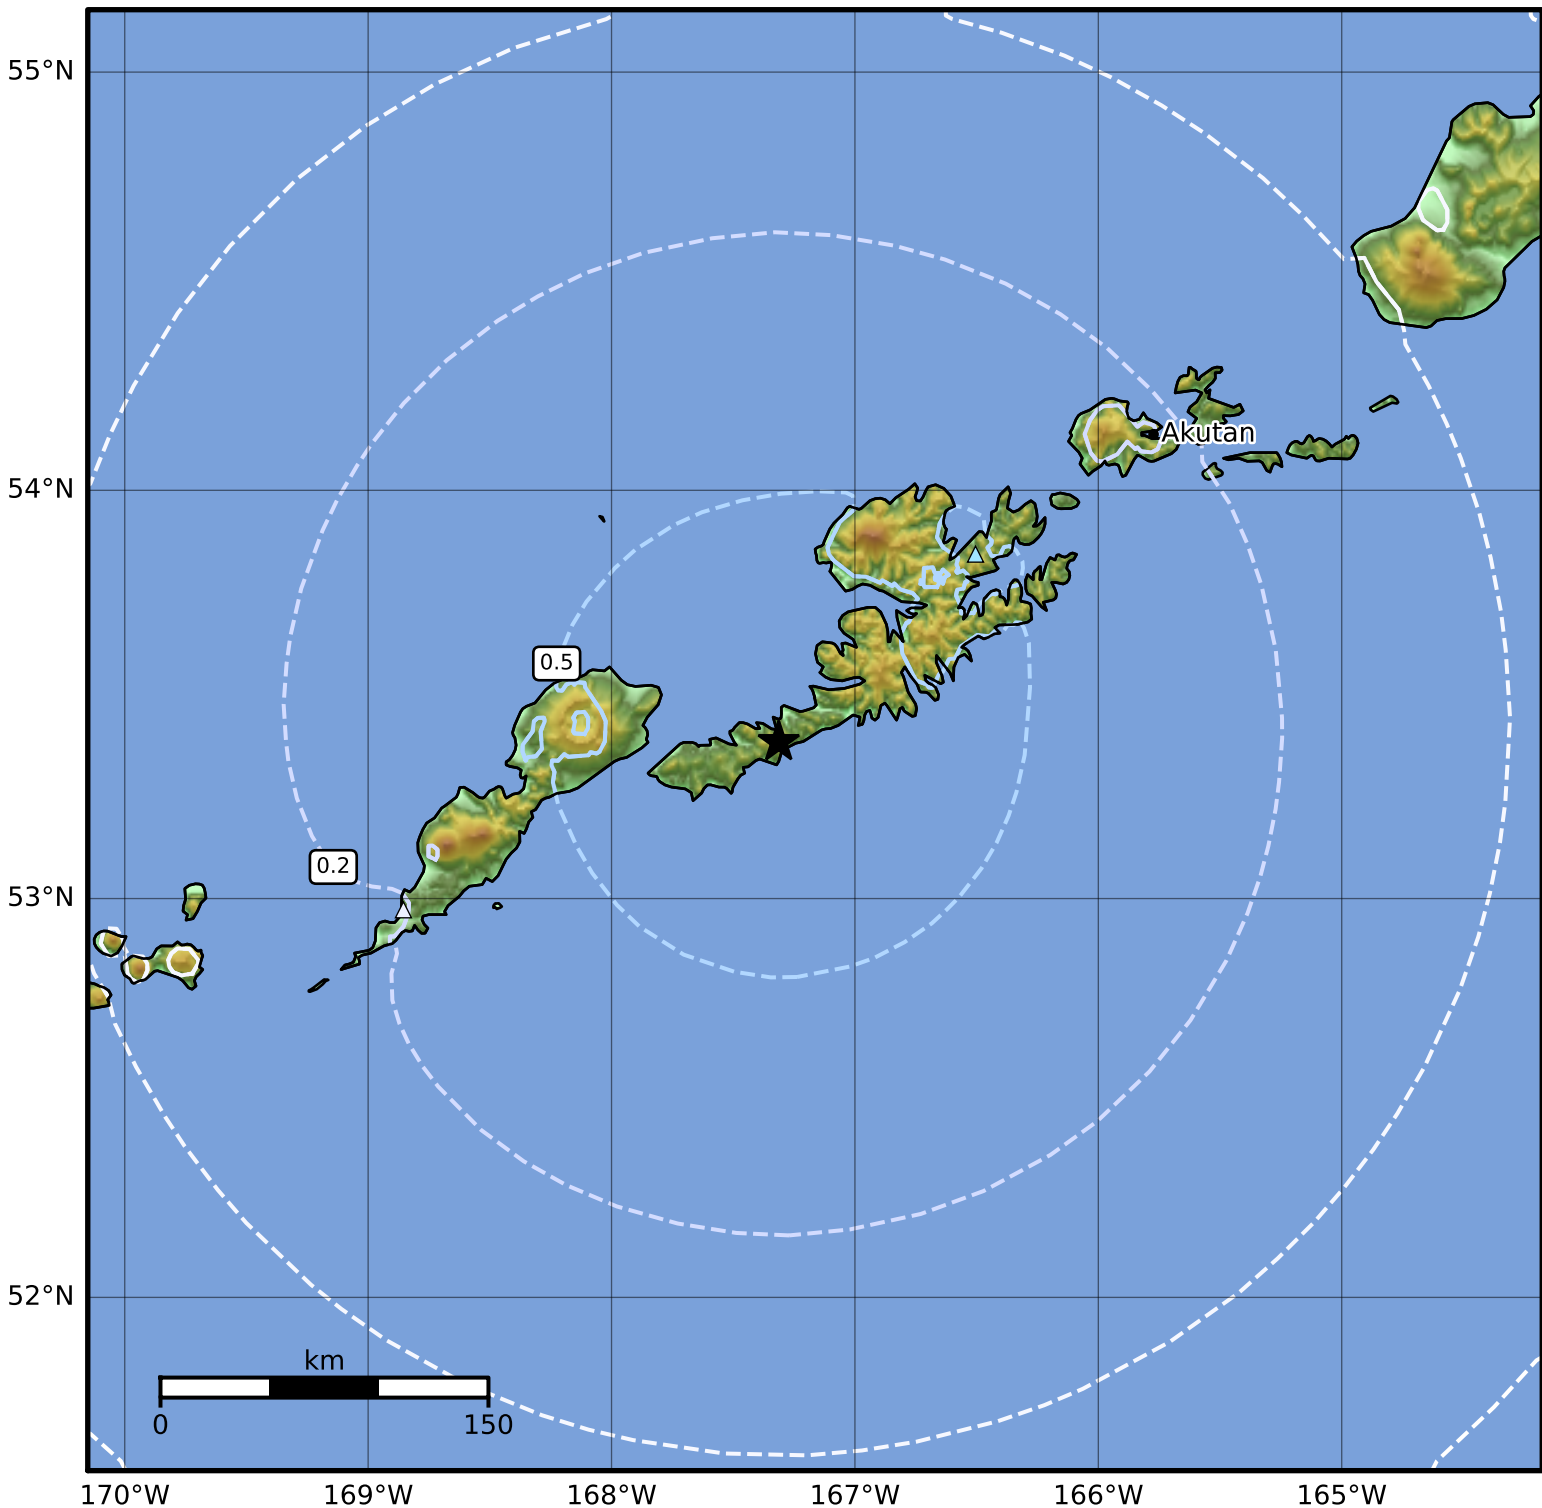

0.3 Second Peak Spectral Acceleration Map Alaska Earthquake Center  
ShakeMap: 74 km (46 miles) SW of Unalaska  
Apr 04, 2024 19:57:02 UTC M4.4 N53.39 W167.31 Depth: 82.4km ID:ak0244dfpfb

SA(0.3) (%g)	0.1	0.2	0.5	1	2	5	10	20	50	100	200
--------------	-----	-----	-----	---	---	---	----	----	----	-----	-----

Scale based on Worden et al. (2012)

Version 2: Processed 2024-04-04T20:09:19Z

△ Seismic Instrument ○ Reported Intensity

★ Epicenter