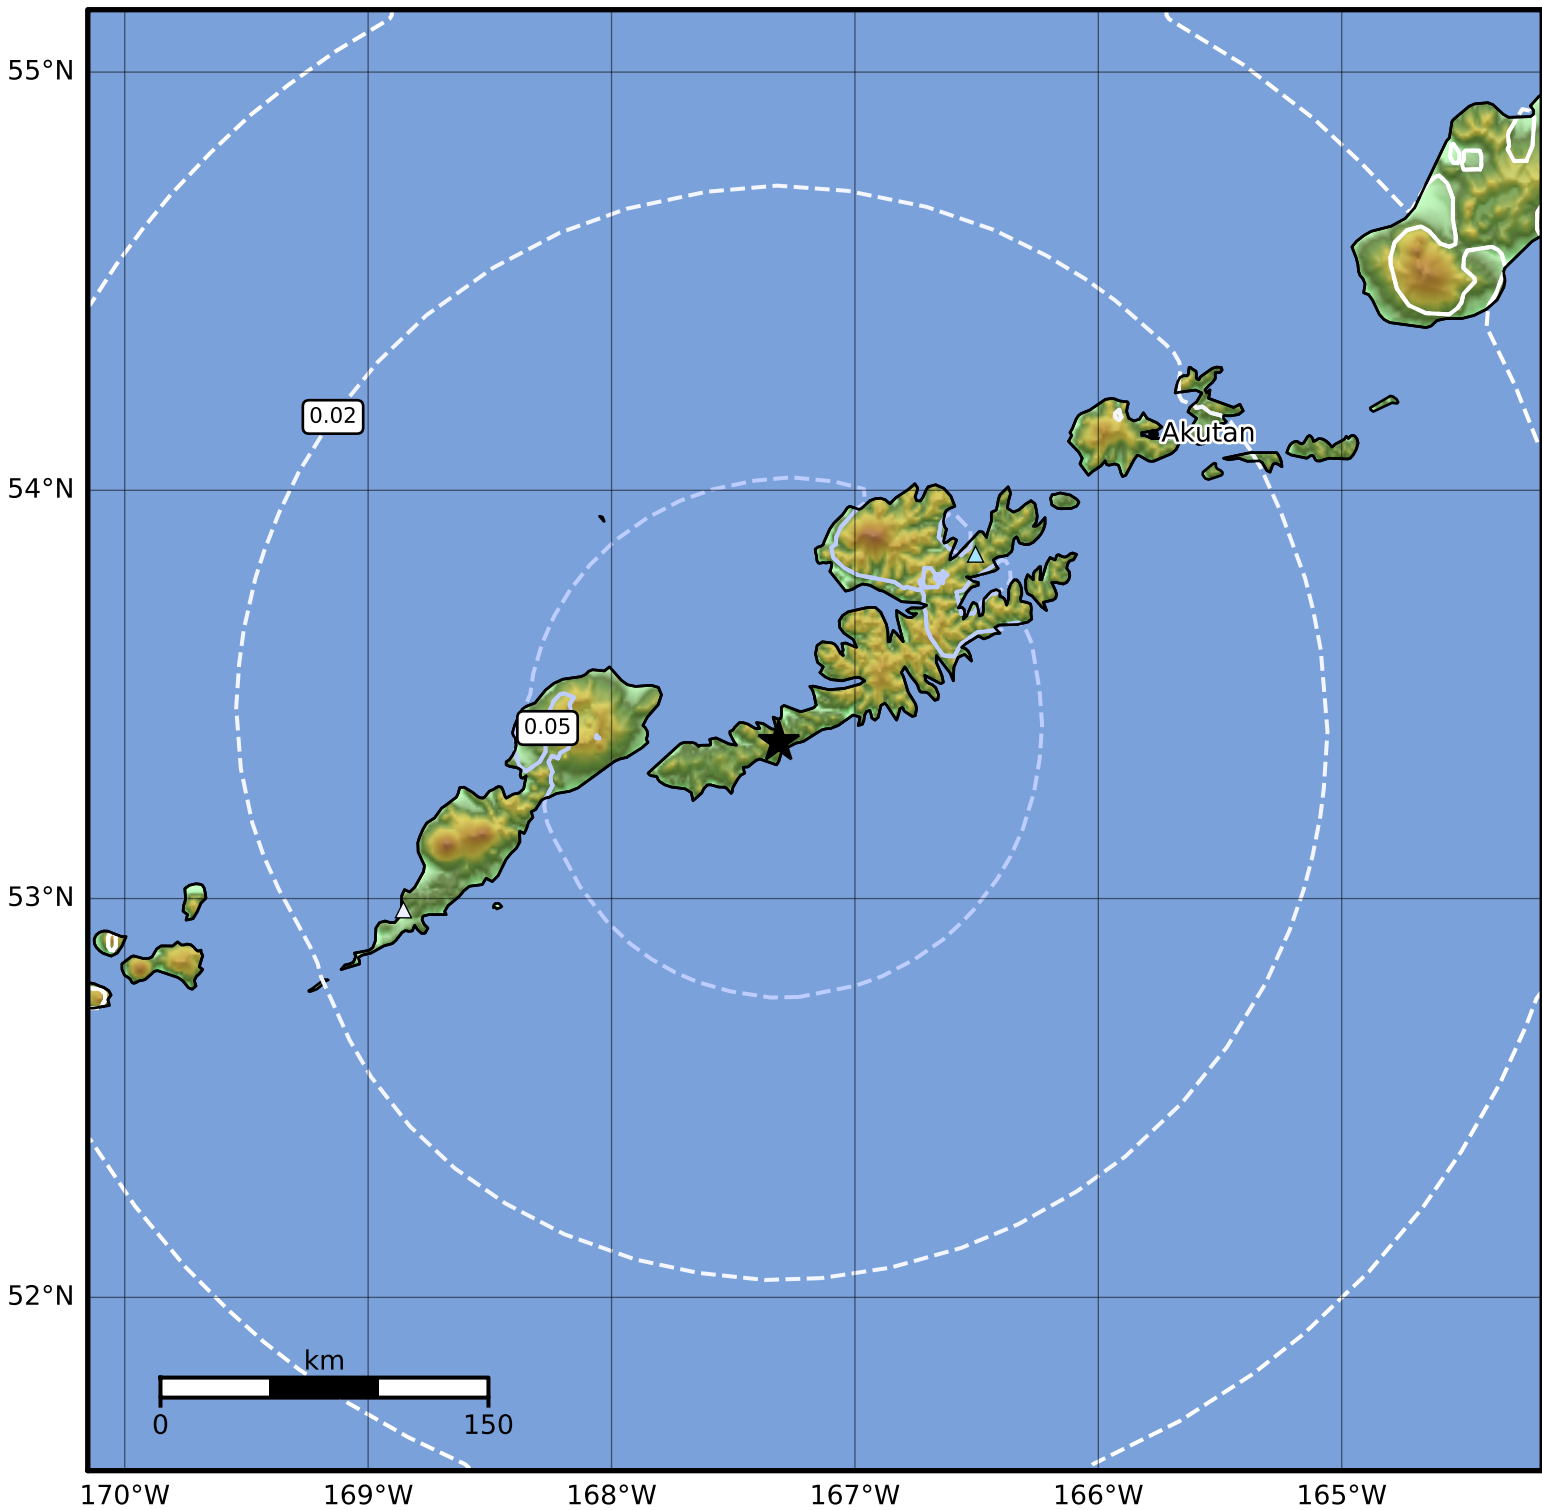

1.0 Second Peak Spectral Acceleration Map Alaska Earthquake Center
 ShakeMap: 74 km (46 miles) SW of Unalaska
 Apr 04, 2024 19:57:02 UTC M4.4 N53.39 W167.31 Depth: 82.4km ID:ak0244dfpfb

SA(1.0) (%g)	0.1	0.2	0.5	1	2	5	10	20	50	100	200
--------------	-----	-----	-----	---	---	---	----	----	----	-----	-----

Scale based on Worden et al. (2012)

Version 2: Processed 2024-04-04T20:09:19Z

△ Seismic Instrument ○ Reported Intensity

★ Epicenter