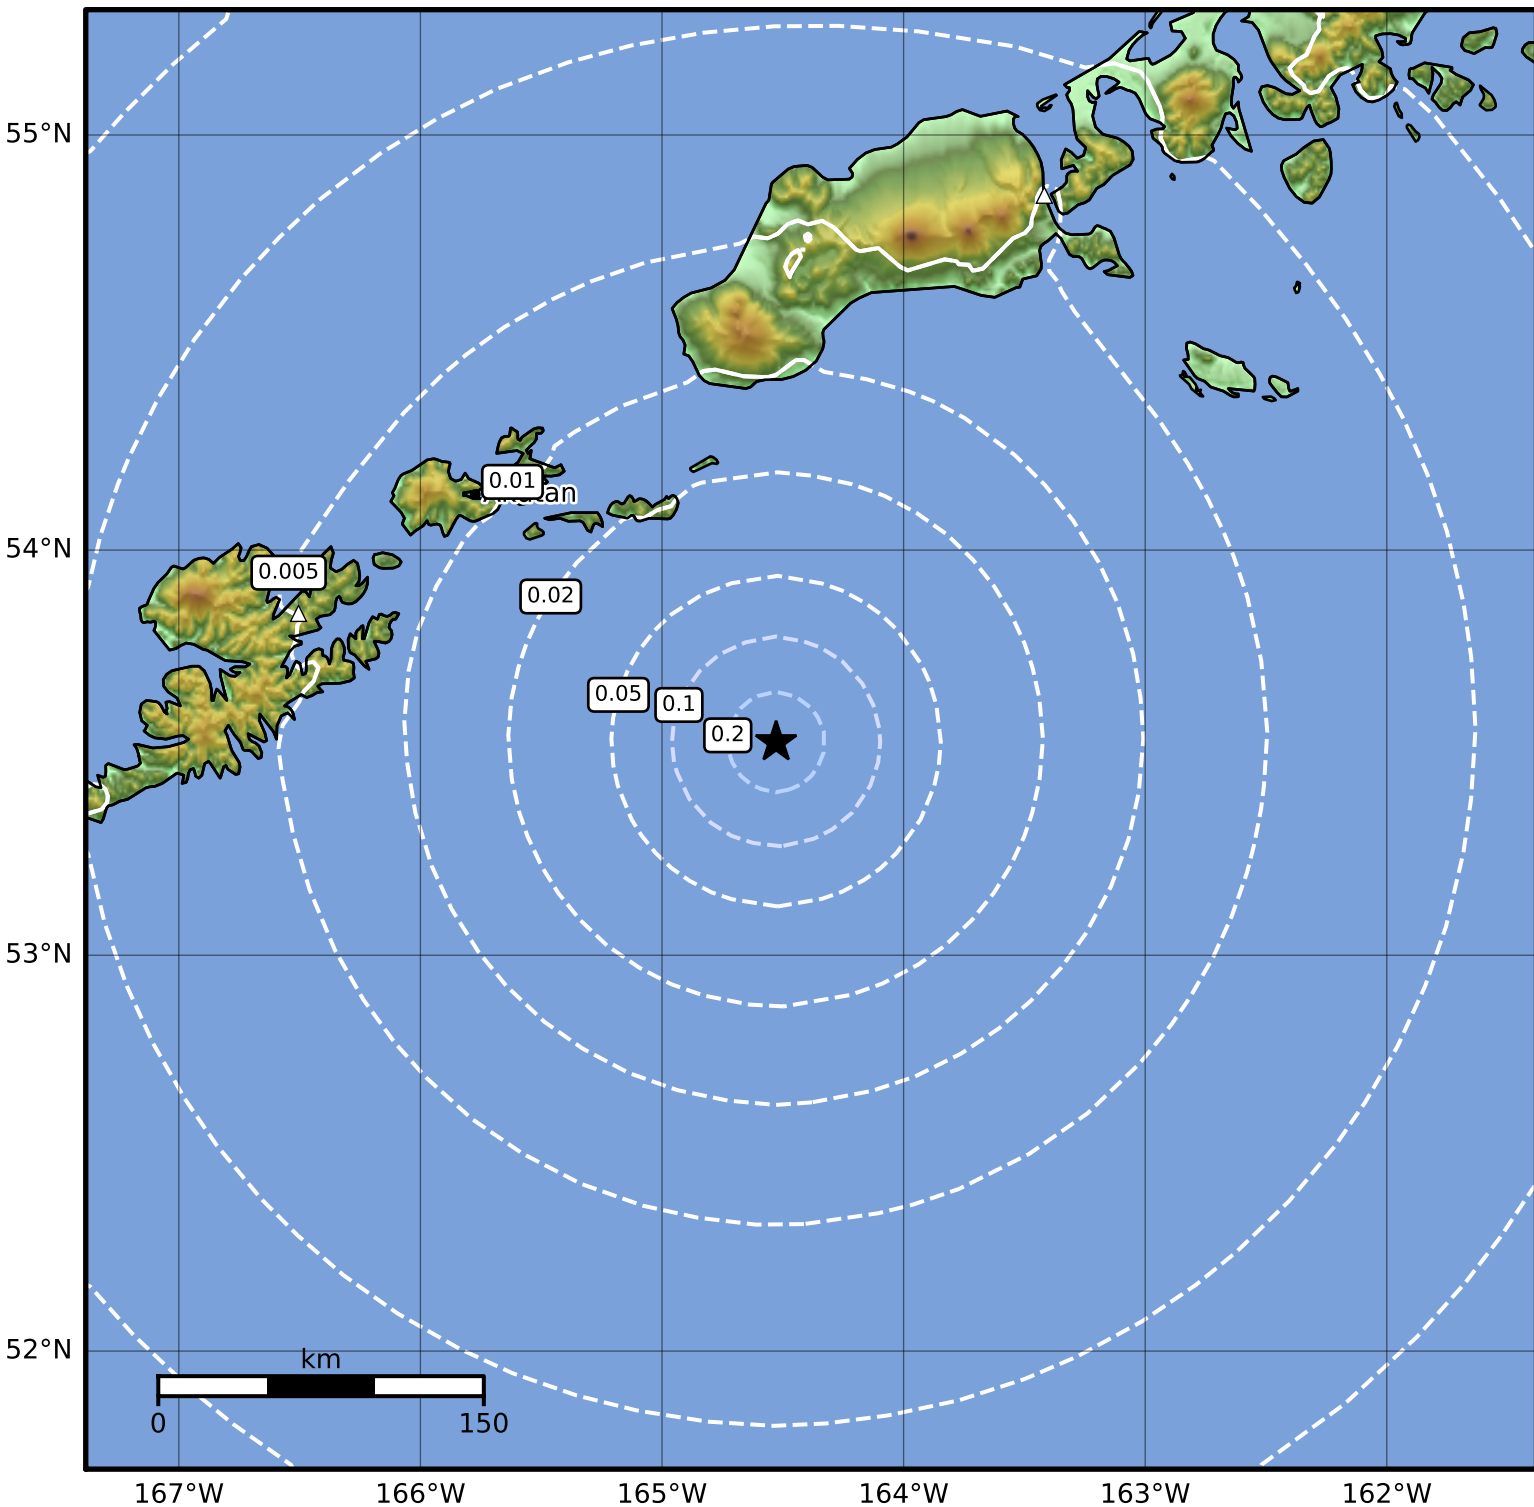

Peak Ground Acceleration Map Alaska Earthquake Center
 ShakeMap: 106 km (66 miles) SE of Akutan
 Apr 06, 2024 07:15:56 UTC M3.6 N53.53 W164.53 Depth: 22.8km ID:ak0244gje1e5

PGA (%g)	0.1	0.2	0.5	1	2	5	10	20	50	100	200

Scale based on Worden et al. (2012)

Version 2: Processed 2024-04-06T16:55:37Z

△ Seismic Instrument ○ Reported Intensity

★ Epicenter