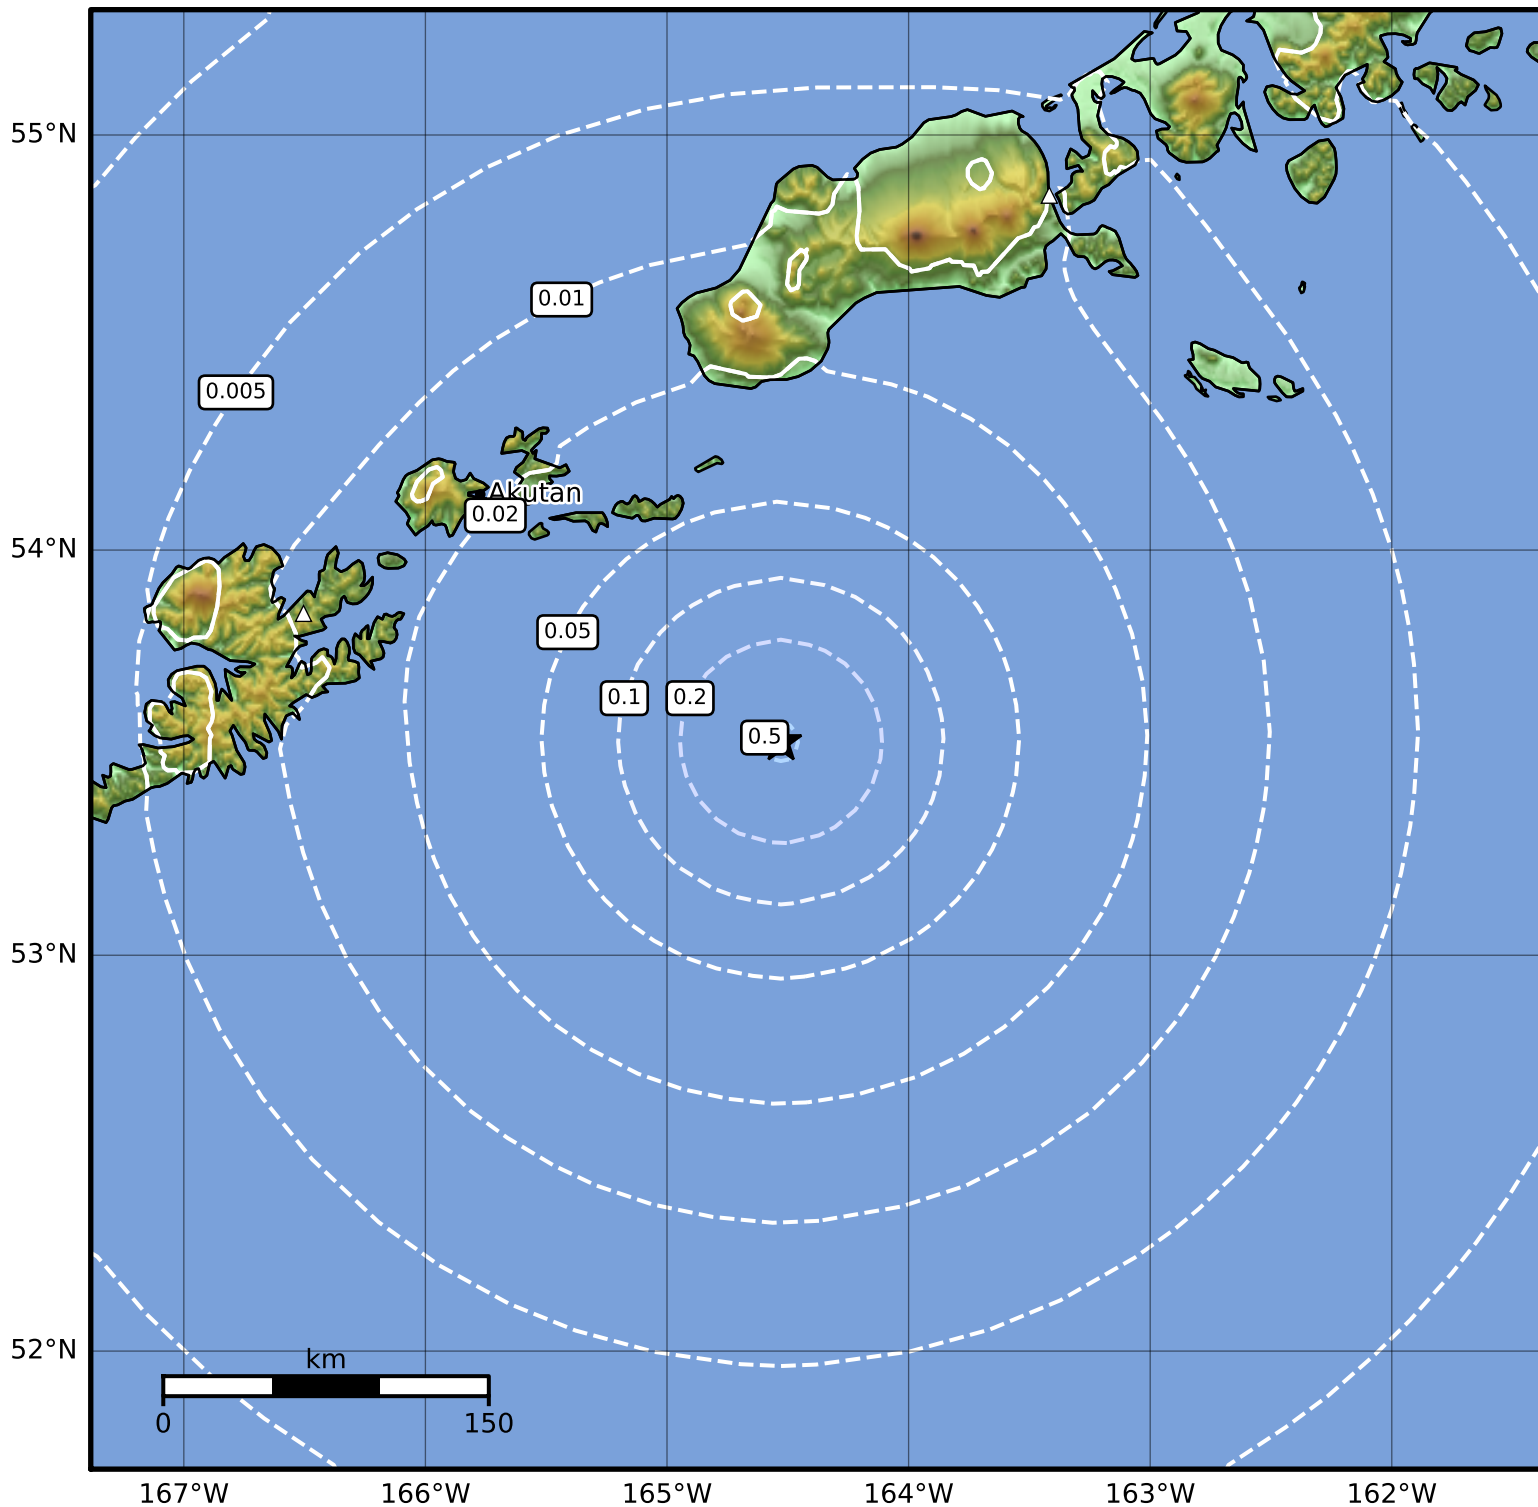

0.3 Second Peak Spectral Acceleration Map Alaska Earthquake Center  
 ShakeMap: 106 km (66 miles) SE of Akutan  
 Apr 06, 2024 07:15:56 UTC M3.6 N53.53 W164.53 Depth: 22.8km ID:ak0244gje1e5

<b>SA(0.3) (%g)</b>	<b>0.1</b>	<b>0.2</b>	<b>0.5</b>	<b>1</b>	<b>2</b>	<b>5</b>	<b>10</b>	<b>20</b>	<b>50</b>	<b>100</b>	<b>200</b>
---------------------	------------	------------	------------	----------	----------	----------	-----------	-----------	-----------	------------	------------

Scale based on Worden et al. (2012)

Version 2: Processed 2024-04-06T16:55:37Z

△ Seismic Instrument ○ Reported Intensity

★ Epicenter