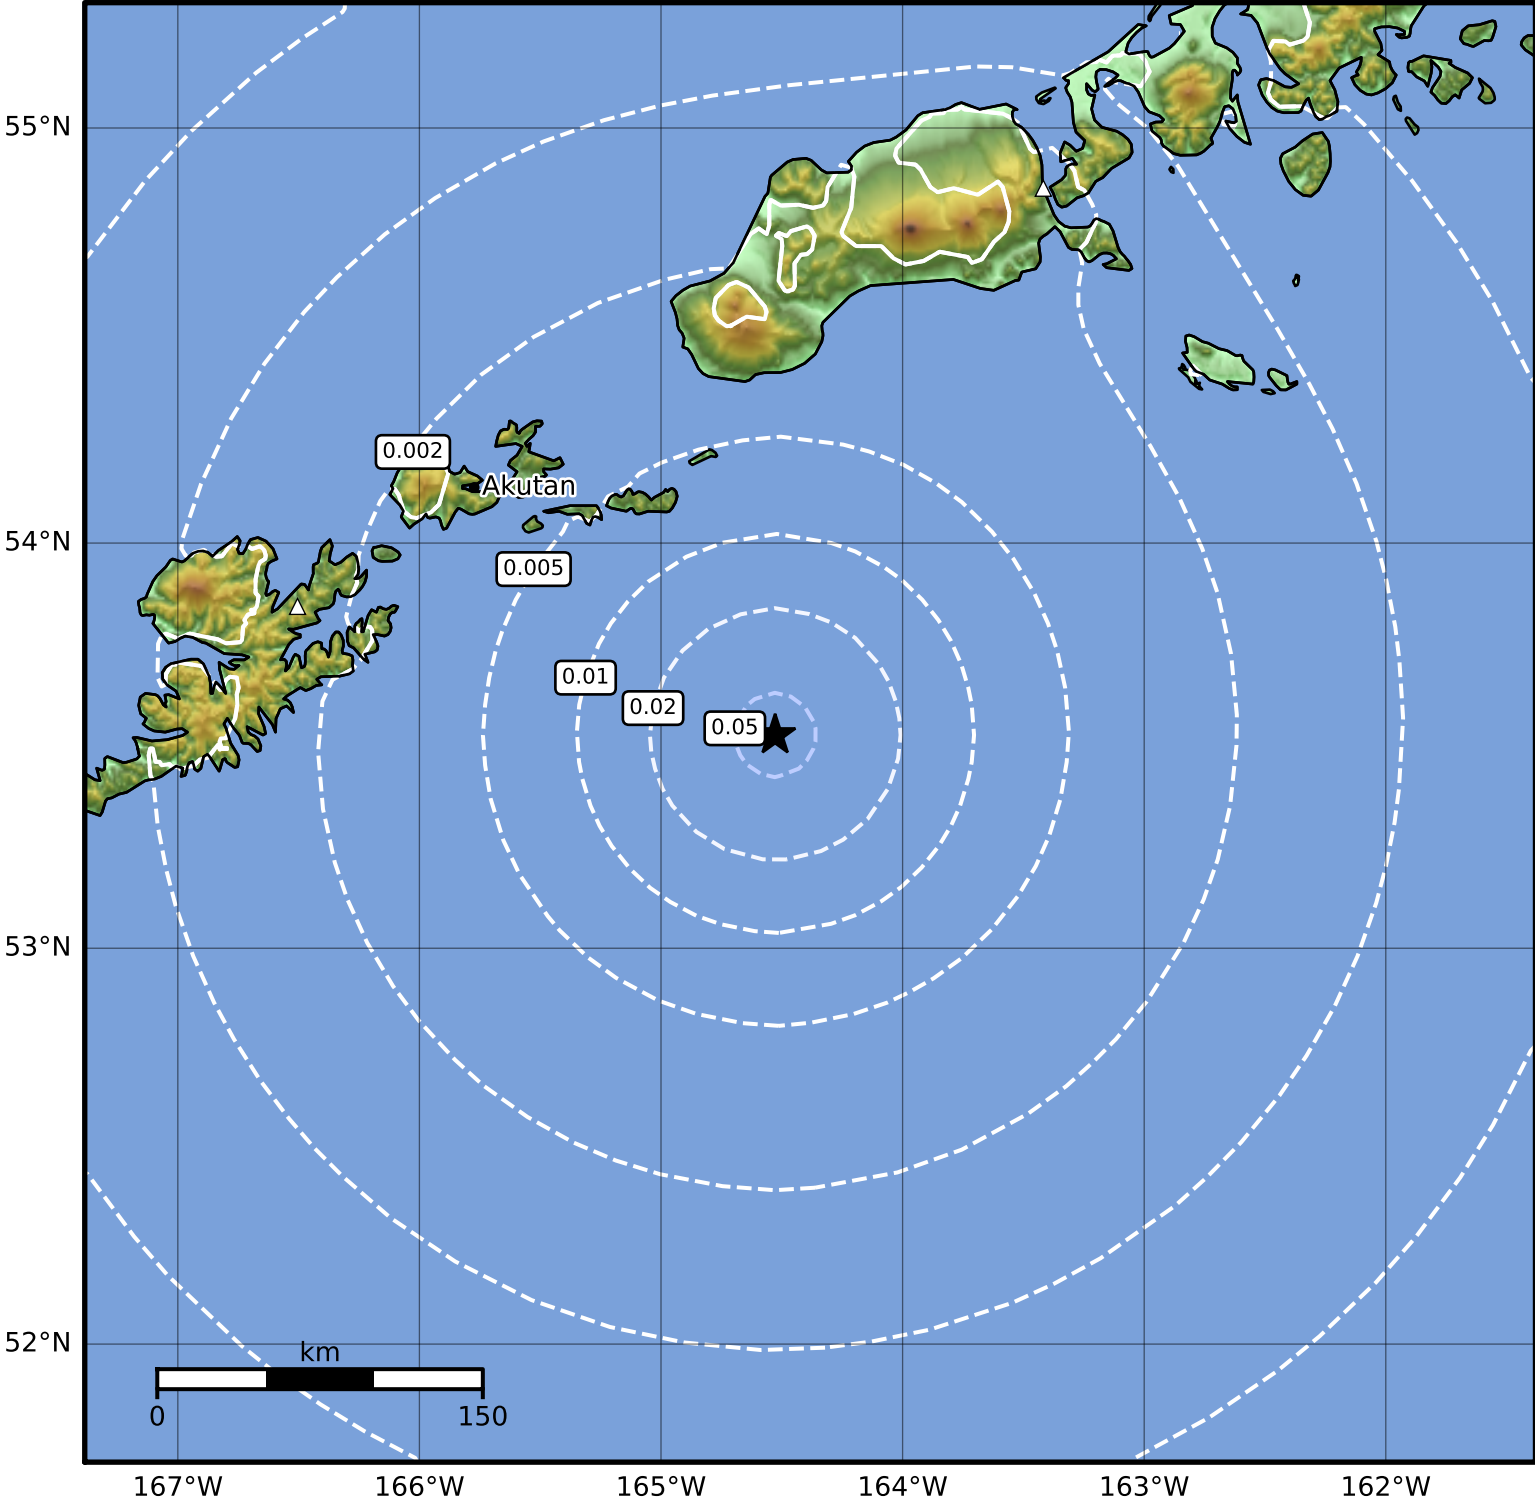

1.0 Second Peak Spectral Acceleration Map Alaska Earthquake Center
 ShakeMap: 106 km (66 miles) SE of Akutan
 Apr 06, 2024 07:15:56 UTC M3.6 N53.53 W164.53 Depth: 22.8km ID:ak0244gje1e5

SA(1.0) (%g)	0.1	0.2	0.5	1	2	5	10	20	50	100	200
---------------------	------------	------------	------------	----------	----------	----------	-----------	-----------	-----------	------------	------------

Scale based on Worden et al. (2012)

Version 2: Processed 2024-04-06T16:55:37Z

△ Seismic Instrument ○ Reported Intensity

★ Epicenter