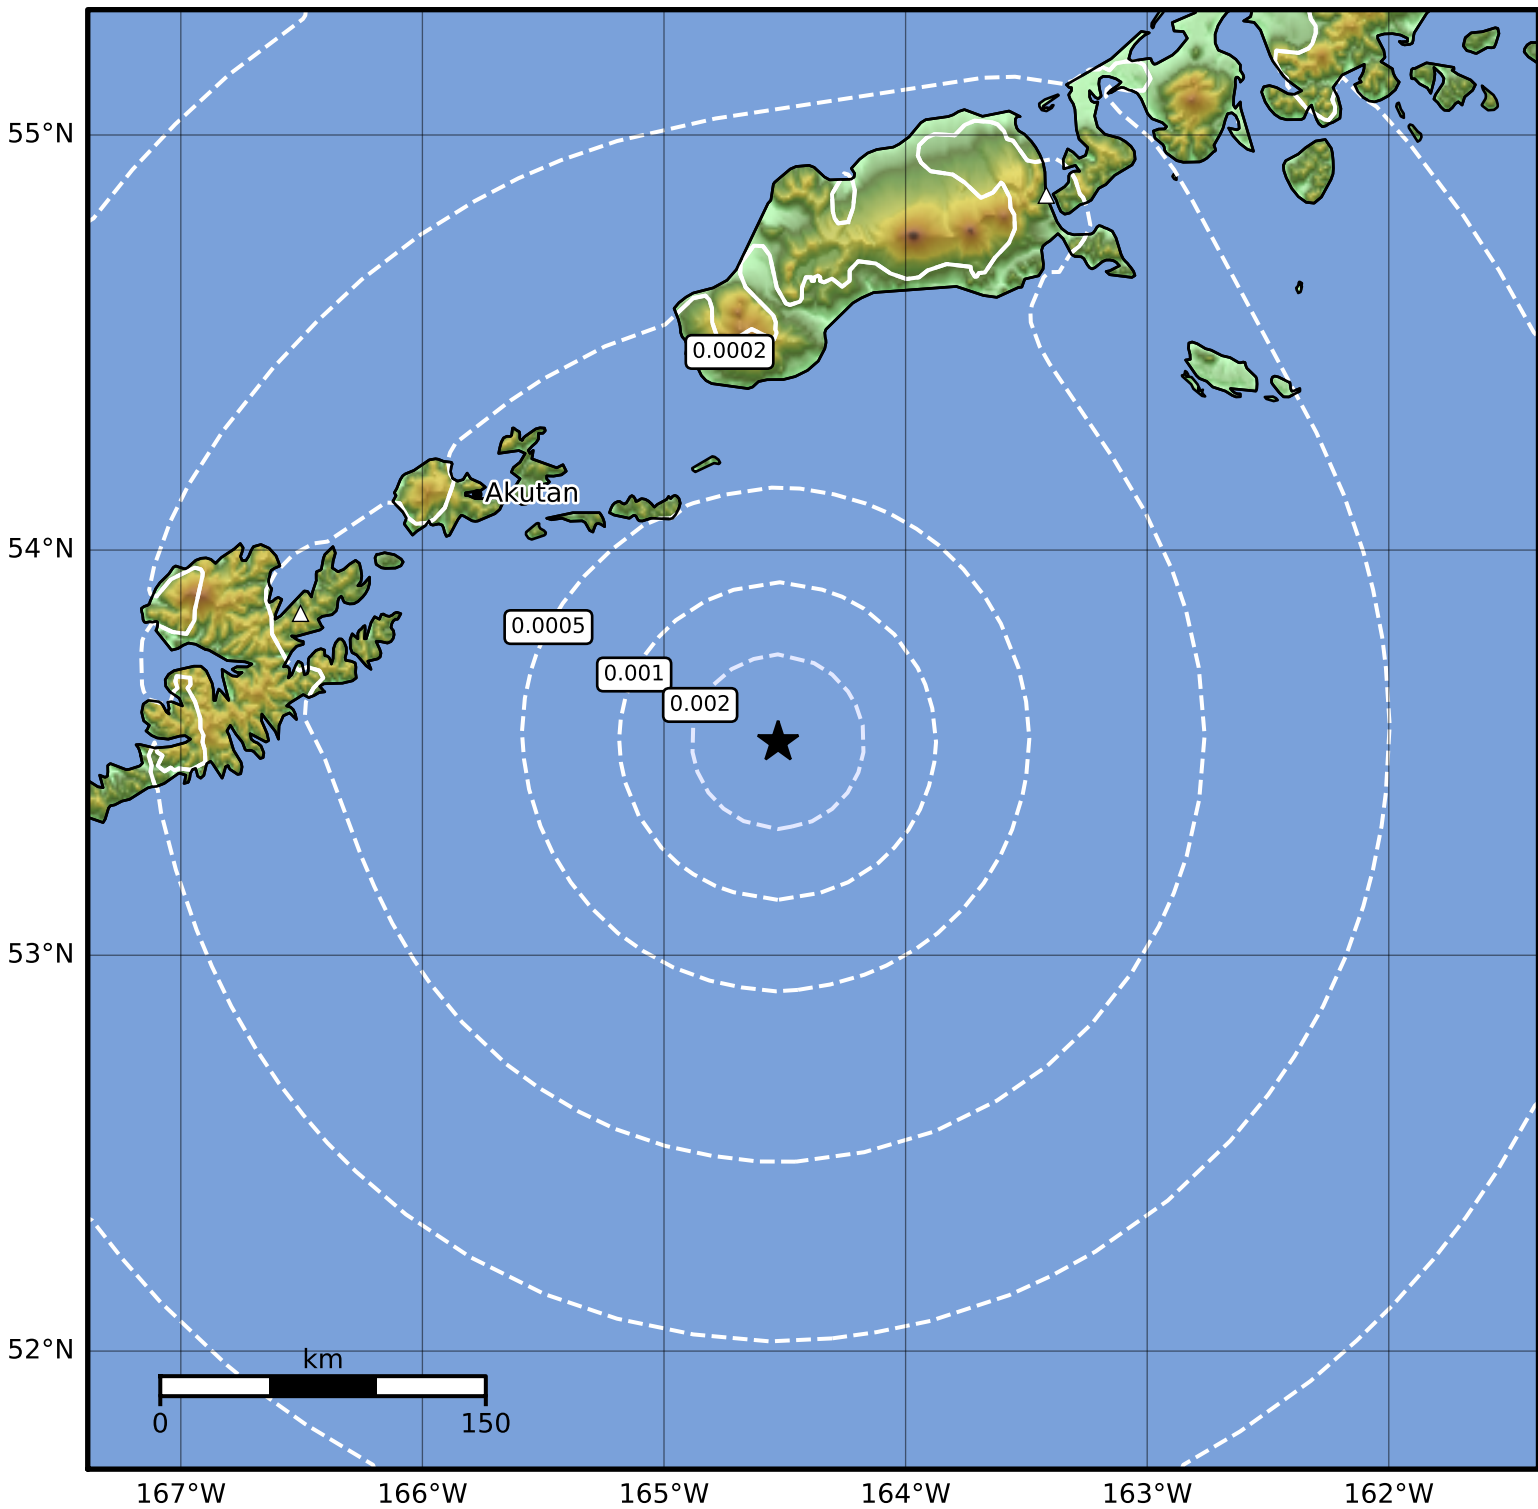

3.0 Second Peak Spectral Acceleration Map Alaska Earthquake Center  
ShakeMap: 106 km (66 miles) SE of Akutan  
Apr 06, 2024 07:15:56 UTC M3.6 N53.53 W164.53 Depth: 22.8km ID:ak0244gje1e5

Scale based on Worden et al. (2012)

△ Seismic Instrument ○ Reported Intensity

★ Epicenter

Version 2: Processed 2024-04-06T16:55:37Z