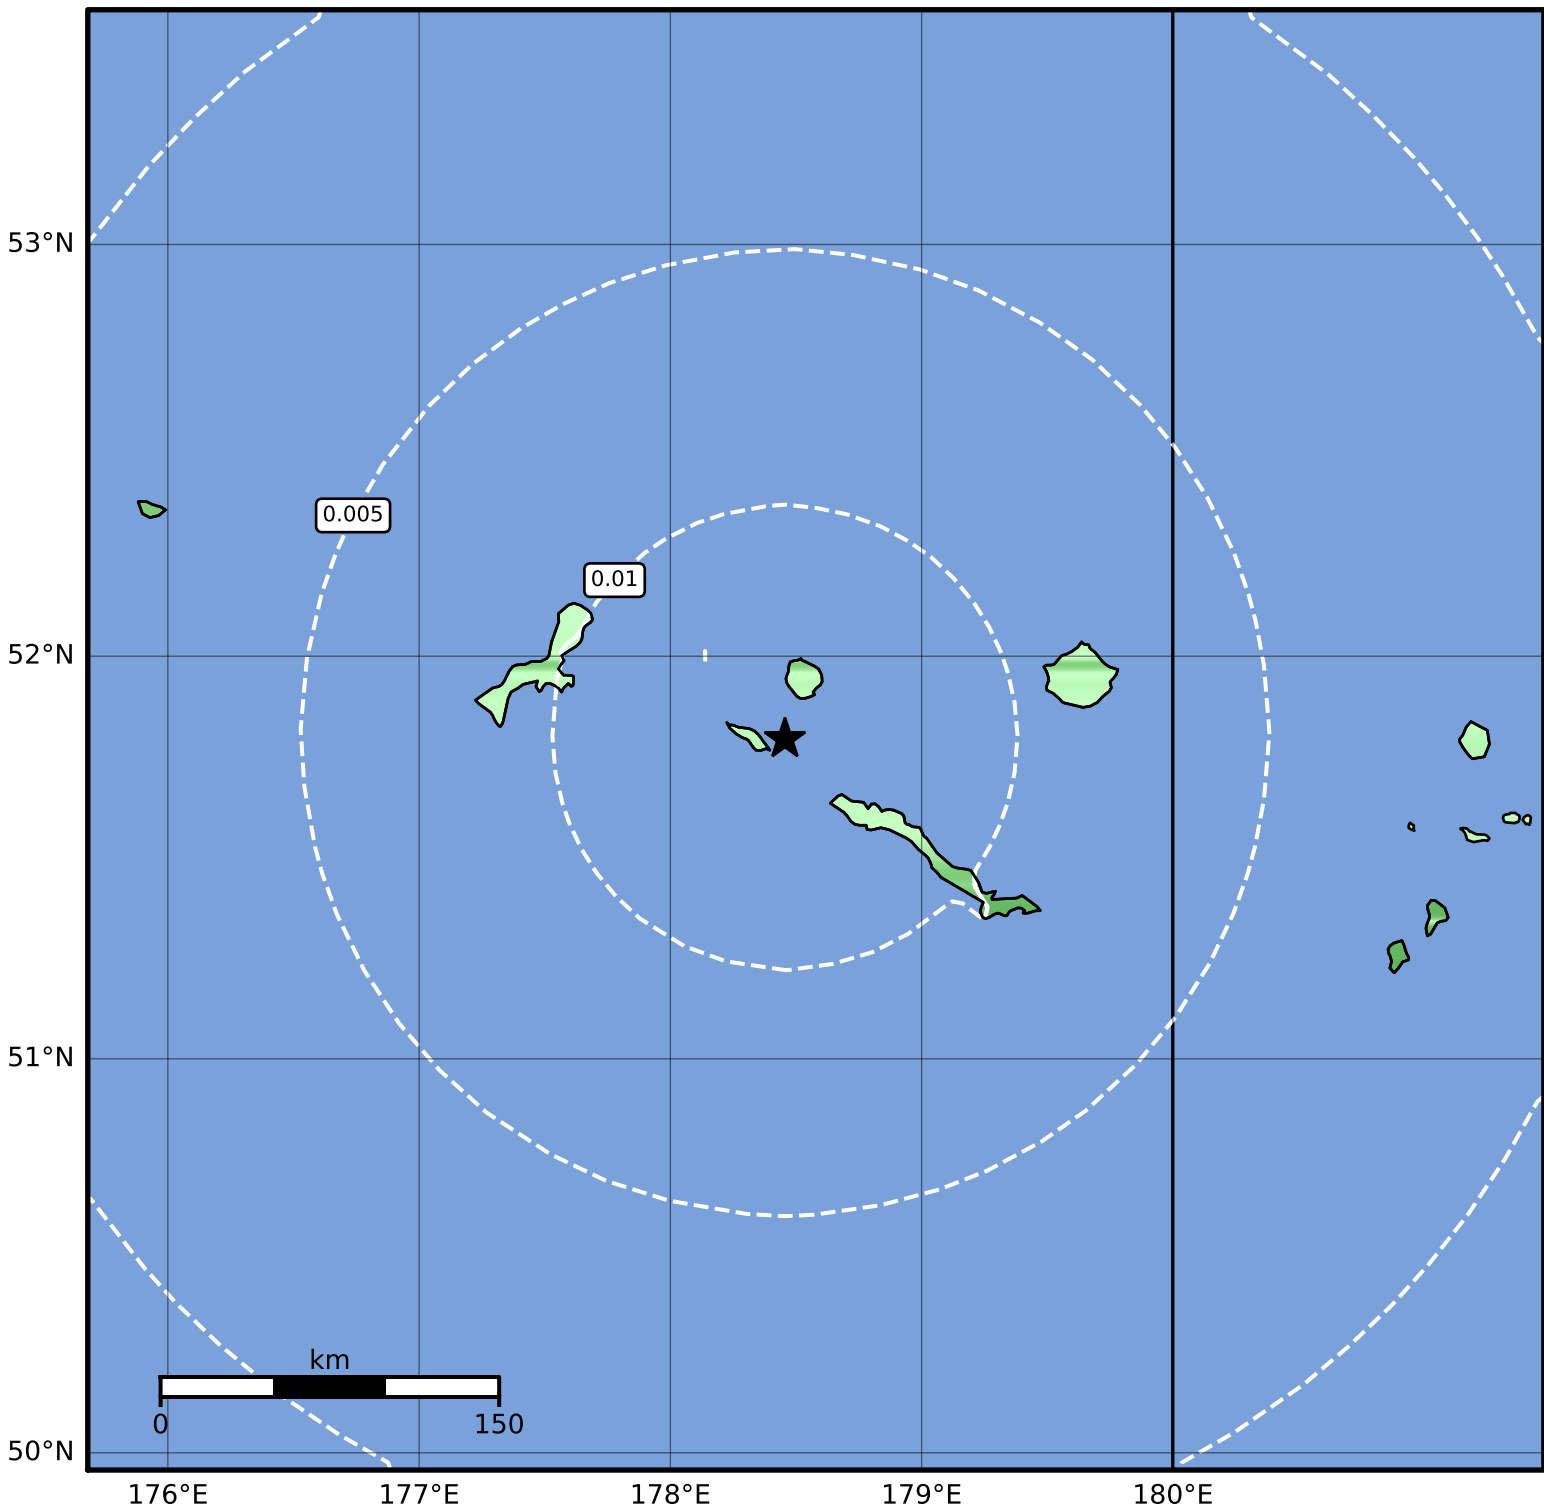

Peak Ground Velocity Map Alaska Earthquake Center
ShakeMap: 48 km (30 miles) NW of Amchitka
Apr 06, 2024 15:39:12 UTC M3.7 N51.80 E178.46 Depth: 101.2km ID:ak0244goak26

Scale based on Worden et al. (2012)

Version 2: Processed 2024-04-06T17:42:46Z

△ Seismic Instrument ○ Reported Intensity

★ Epicenter