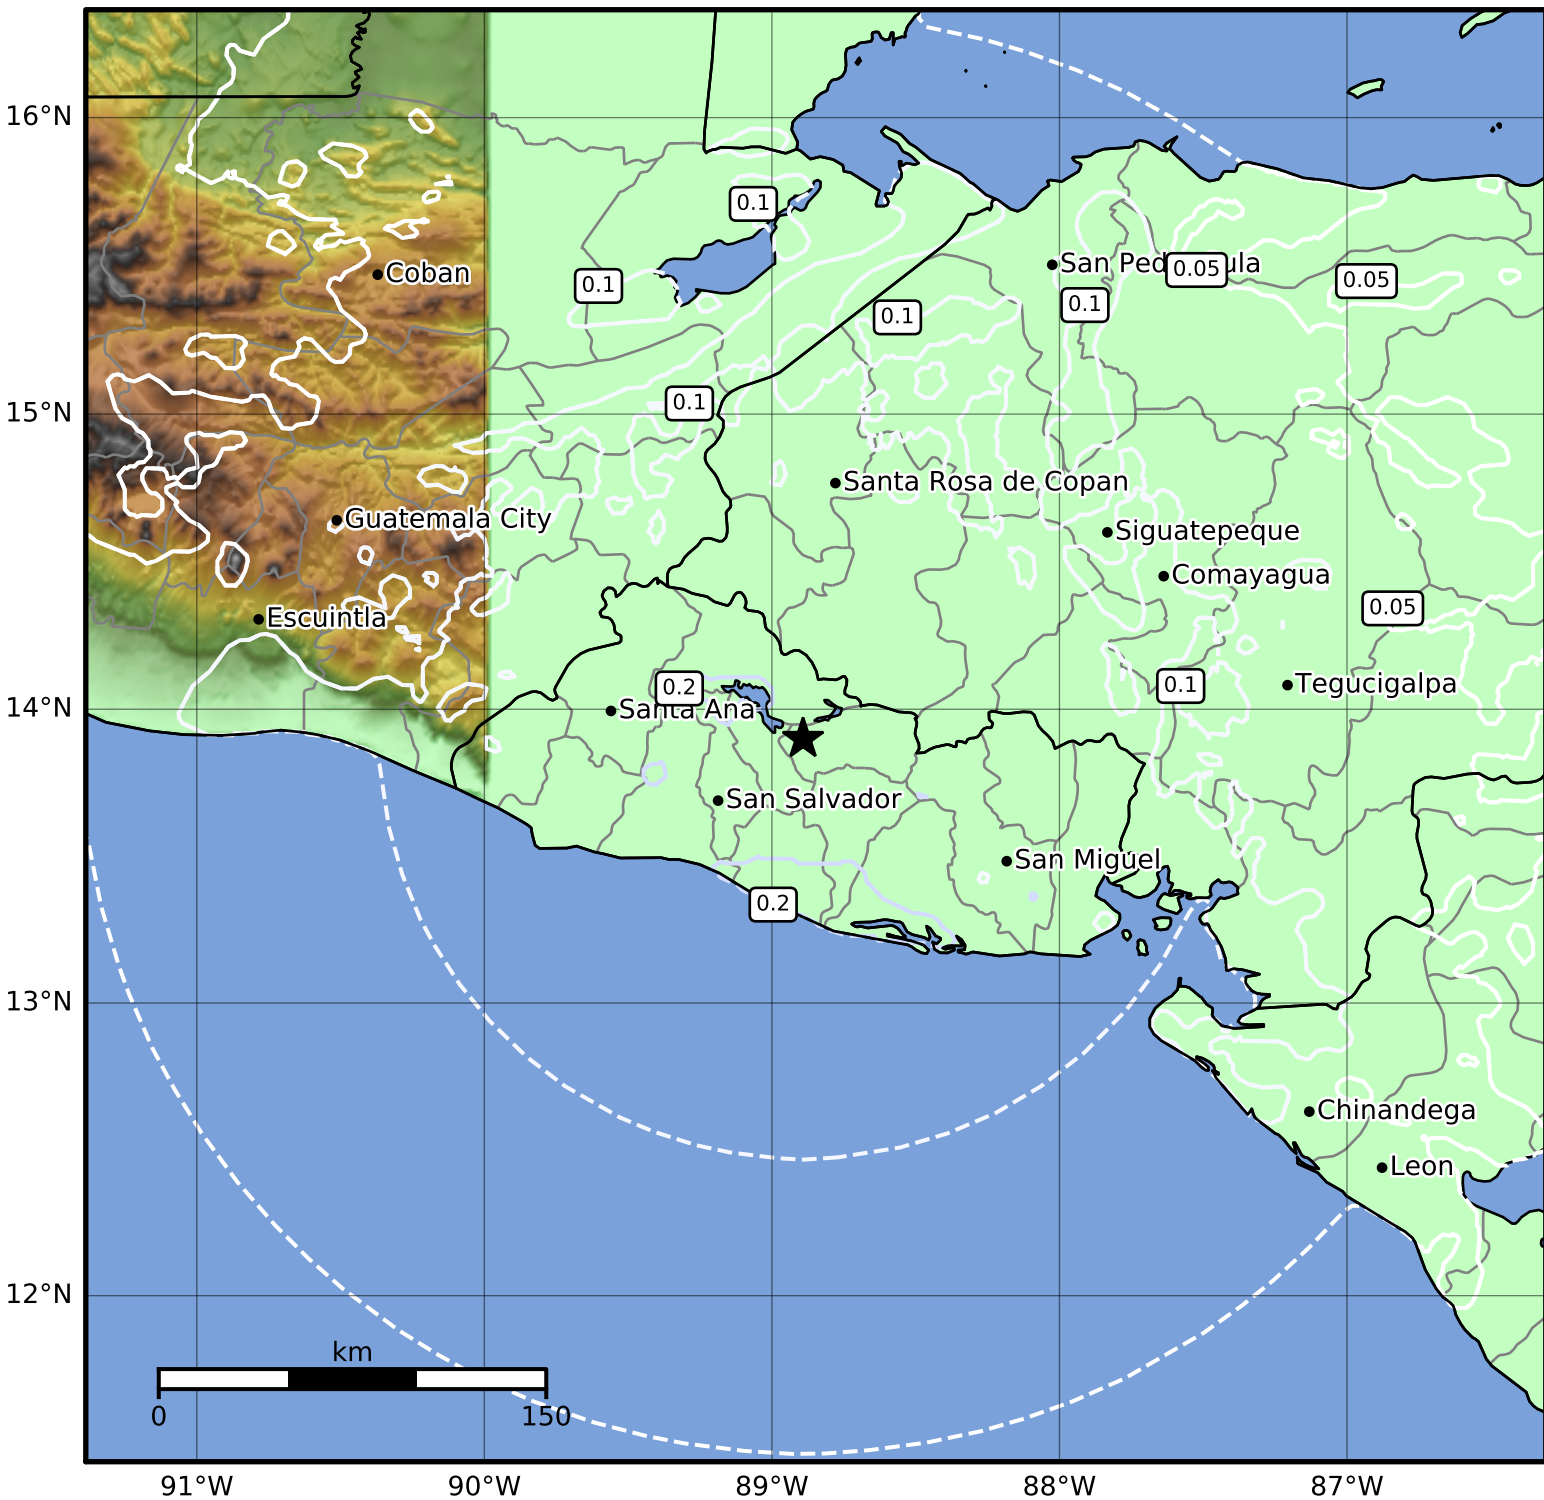

0.3 Second Peak Spectral Acceleration Map Alaska Earthquake Center
 ShakeMap: 357 km (222 miles) NW of Managua, Nicaragua
 Apr 07, 2024 17:49:37 UTC M5.0 N13.90 W88.89 Depth: 238.1km ID:ak0244id2ccl

SA(0.3) (%g)	0.1	0.2	0.5	1	2	5	10	20	50	100	200
--------------	-----	-----	-----	---	---	---	----	----	----	-----	-----

Scale based on Worden et al. (2012)

Version 1: Processed 2024-04-07T18:19:33Z

△ Seismic Instrument ○ Reported Intensity

★ Epicenter