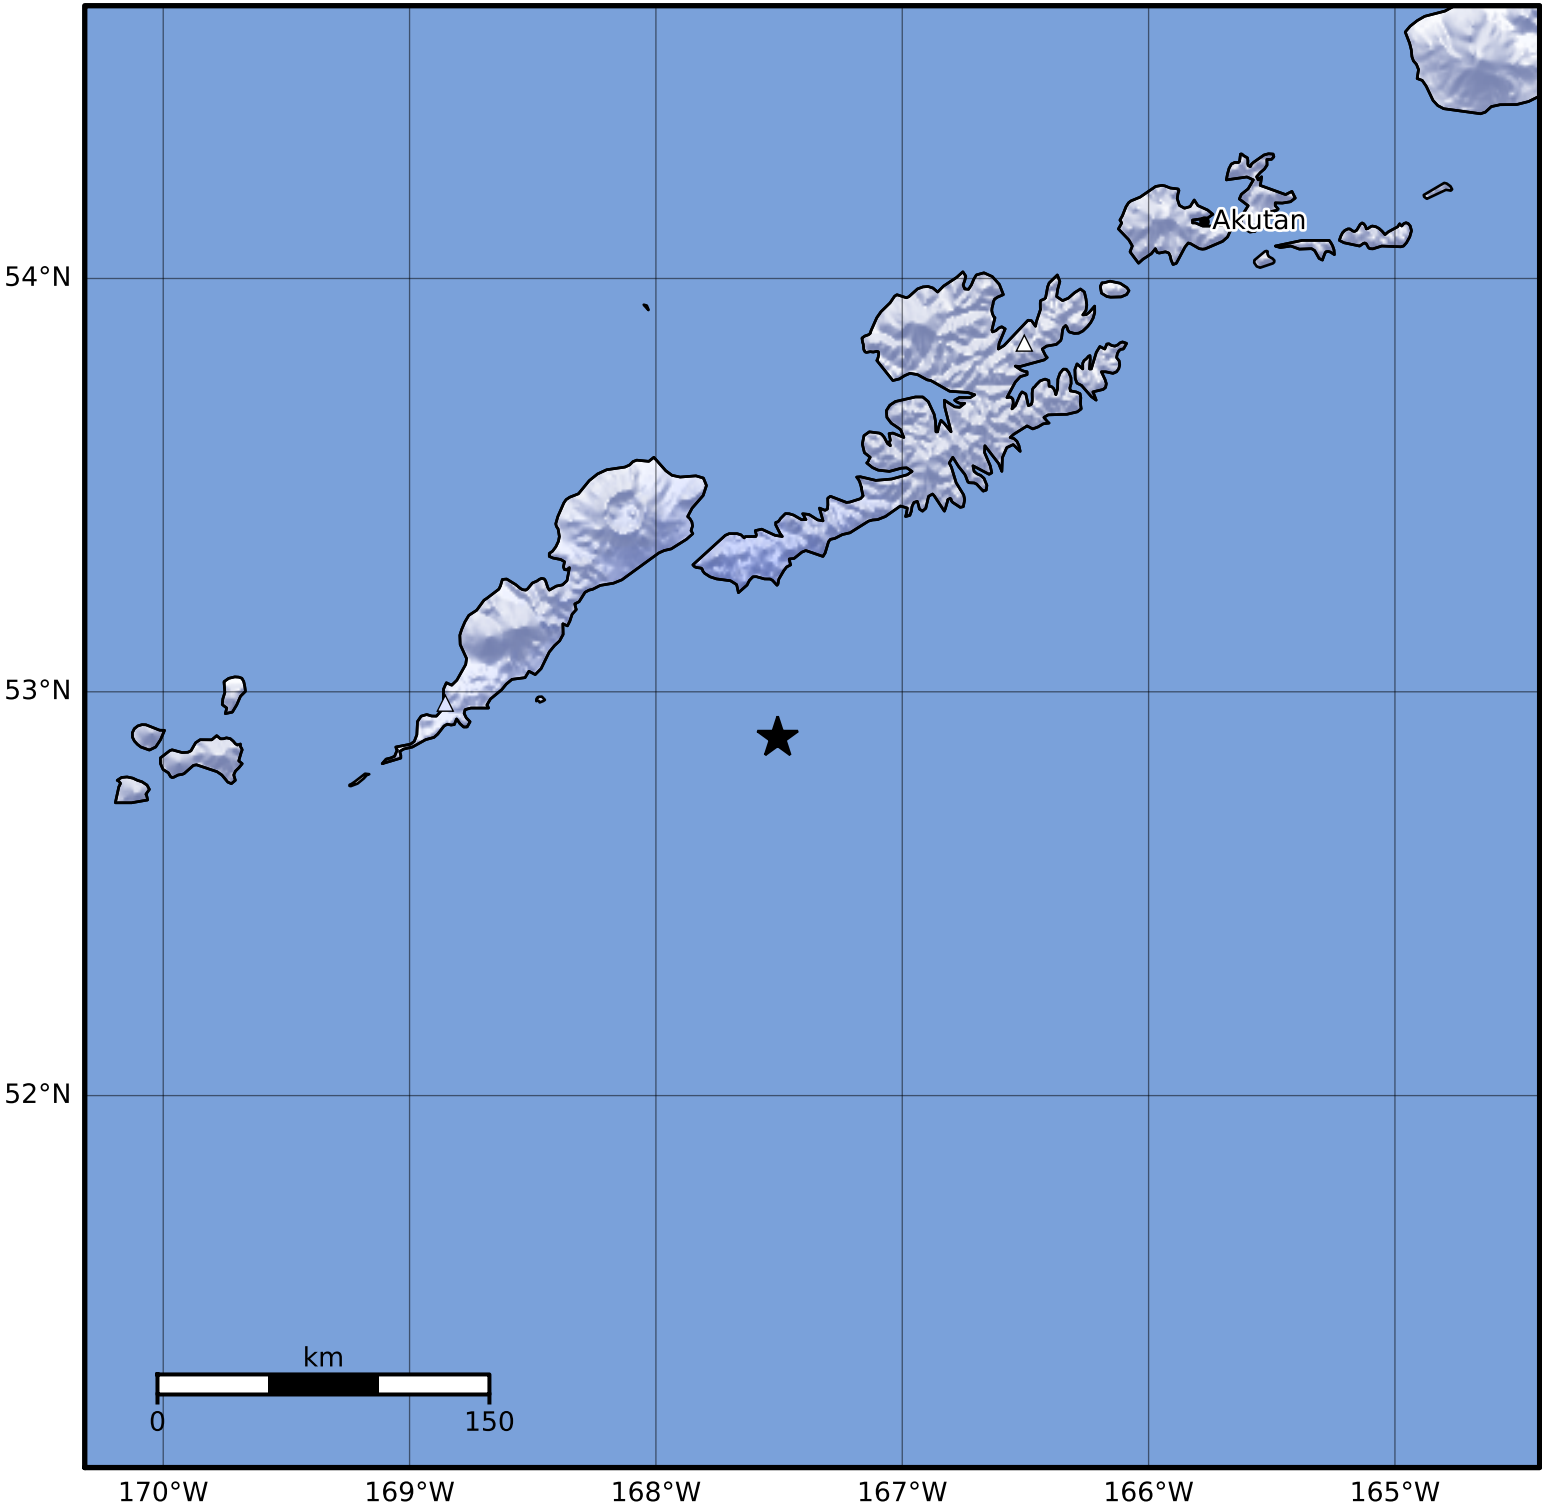

Macroseismic Intensity Map Alaska Earthquake Center
 ShakeMap: 91 km (57 miles) E of Nikolski
 Apr 08, 2024 00:51:38 UTC M4.0 N52.89 W167.51 Depth: 26.2km ID:ak0244jqidao

SHAKING	Not felt	Weak	Light	Moderate	Strong	Very strong	Severe	Violent	Extreme
DAMAGE	None	None	None	Very light	Light	Moderate	Moderate/heavy	Heavy	Very heavy
PGA(%g)	<0.0464	0.297	2.76	6.2	11.5	21.5	40.1	74.7	>139
PGV(cm/s)	<0.0215	0.135	1.41	4.65	9.64	20	41.4	85.8	>178
INTENSITY	I	II-III	IV	V	VI	VII	VIII	IX	X+

Scale based on Worden et al. (2012)

Version 1: Processed 2024-04-08T14:42:07Z

△ Seismic Instrument ○ Reported Intensity

★ Epicenter