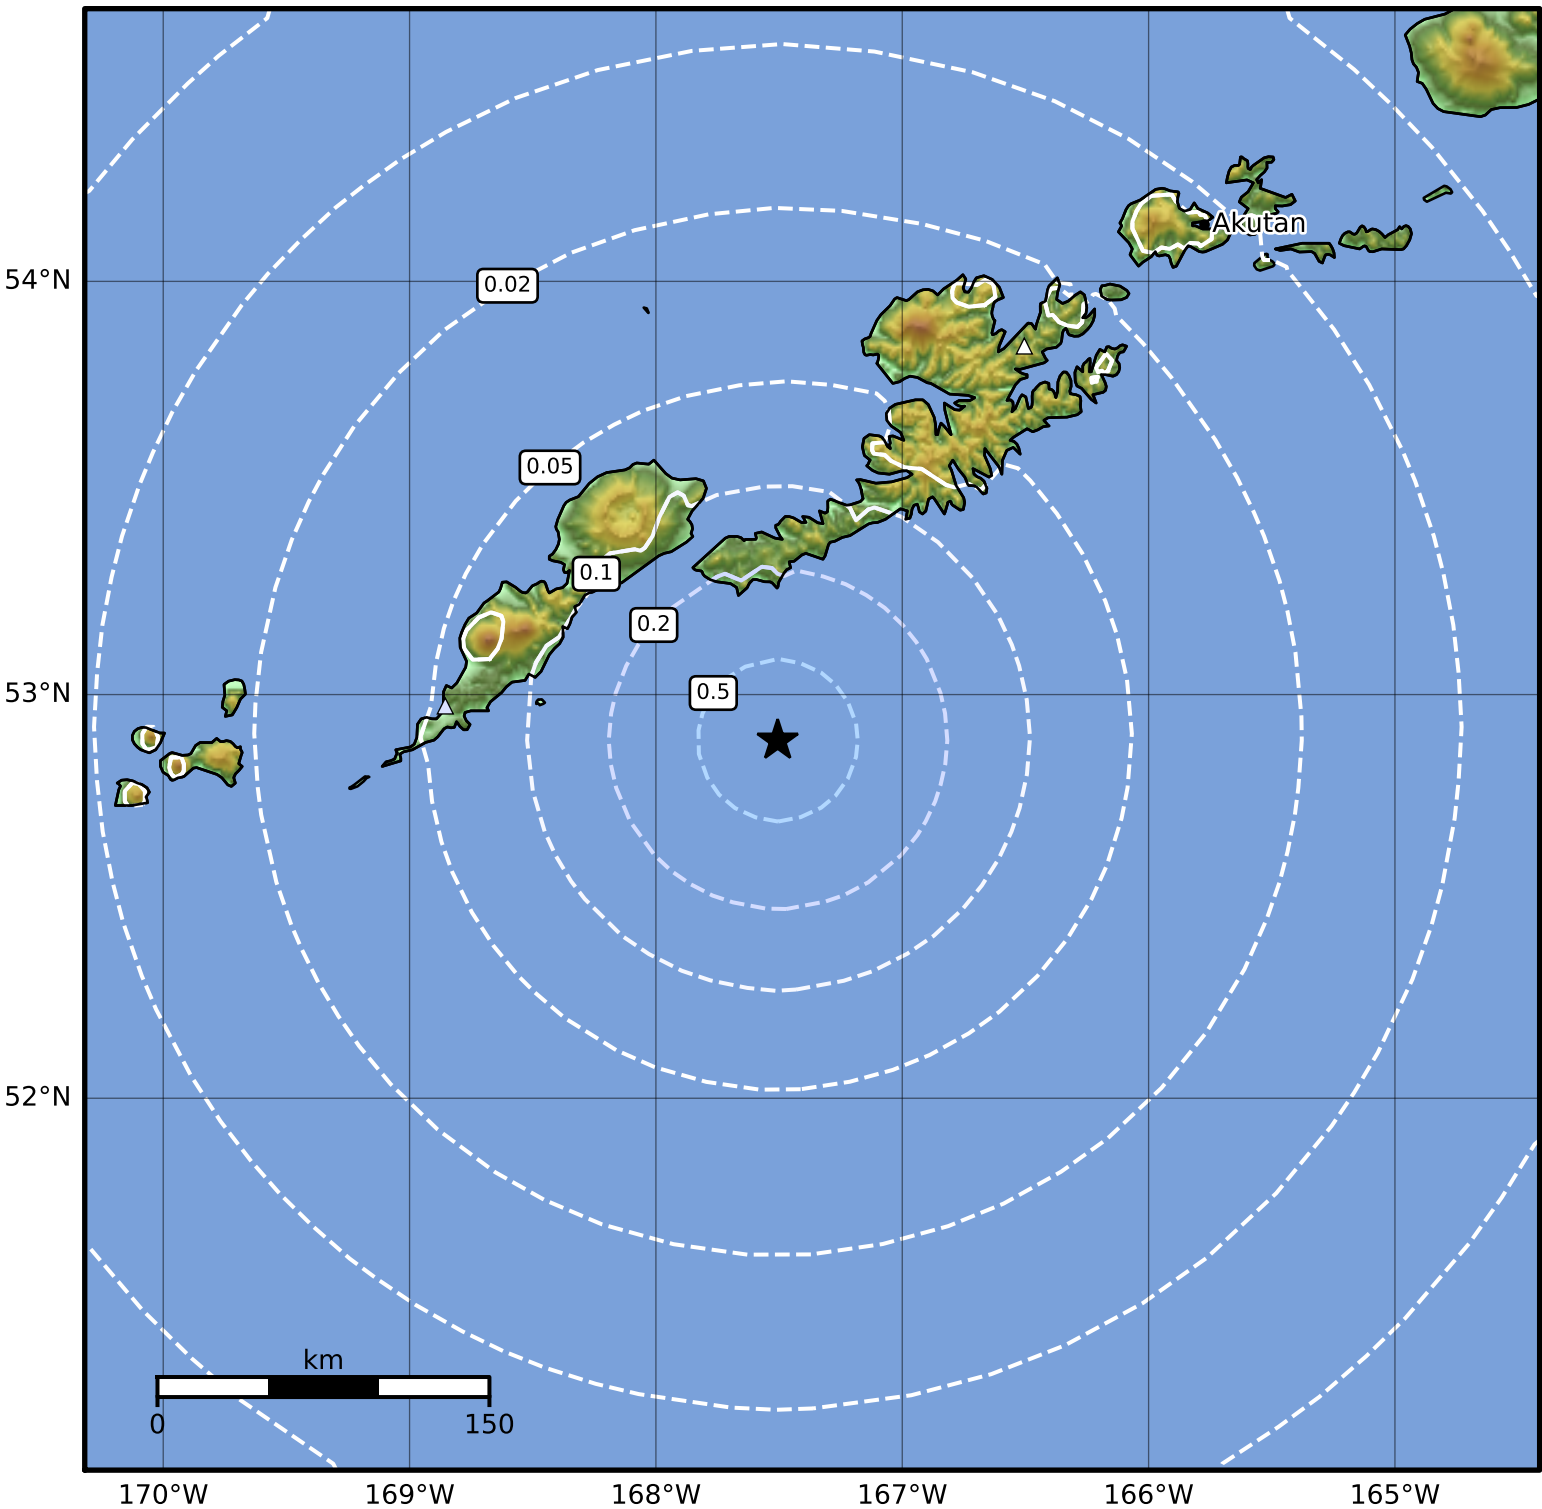

0.3 Second Peak Spectral Acceleration Map Alaska Earthquake Center
 ShakeMap: 91 km (57 miles) E of Nikolski
 Apr 08, 2024 00:51:38 UTC M4.0 N52.89 W167.51 Depth: 26.2km ID:ak0244jqidao

SA(0.3) (%g)	0.1	0.2	0.5	1	2	5	10	20	50	100	200
--------------	-----	-----	-----	---	---	---	----	----	----	-----	-----

Scale based on Worden et al. (2012)

Version 1: Processed 2024-04-08T14:42:07Z

△ Seismic Instrument ○ Reported Intensity

★ Epicenter