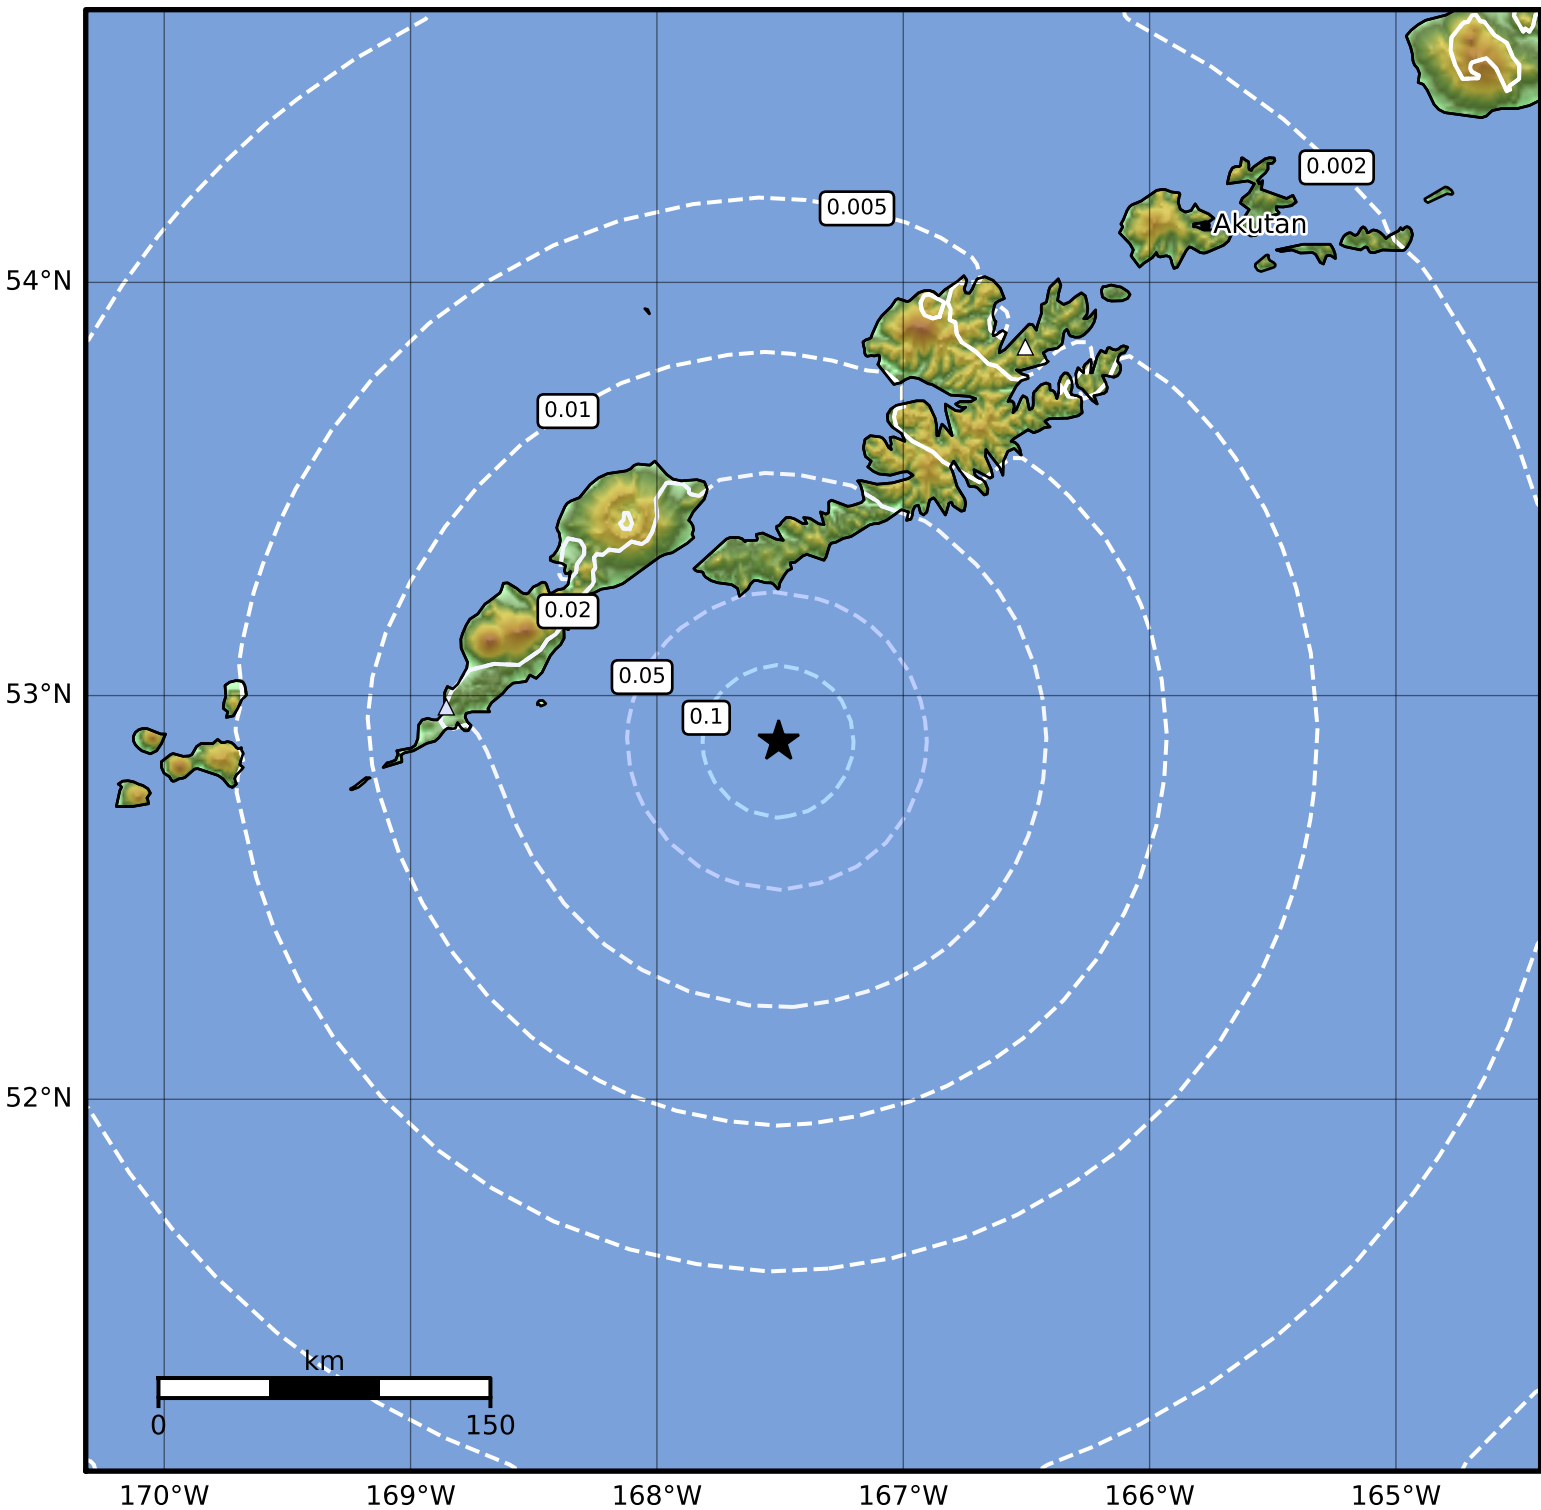

1.0 Second Peak Spectral Acceleration Map Alaska Earthquake Center
 ShakeMap: 91 km (57 miles) E of Nikolski
 Apr 08, 2024 00:51:38 UTC M4.0 N52.89 W167.51 Depth: 26.2km ID:ak0244jqidao

SA(1.0) (%g)	0.1	0.2	0.5	1	2	5	10	20	50	100	200
--------------	-----	-----	-----	---	---	---	----	----	----	-----	-----

Scale based on Worden et al. (2012)

Version 1: Processed 2024-04-08T14:42:07Z

△ Seismic Instrument ○ Reported Intensity

★ Epicenter