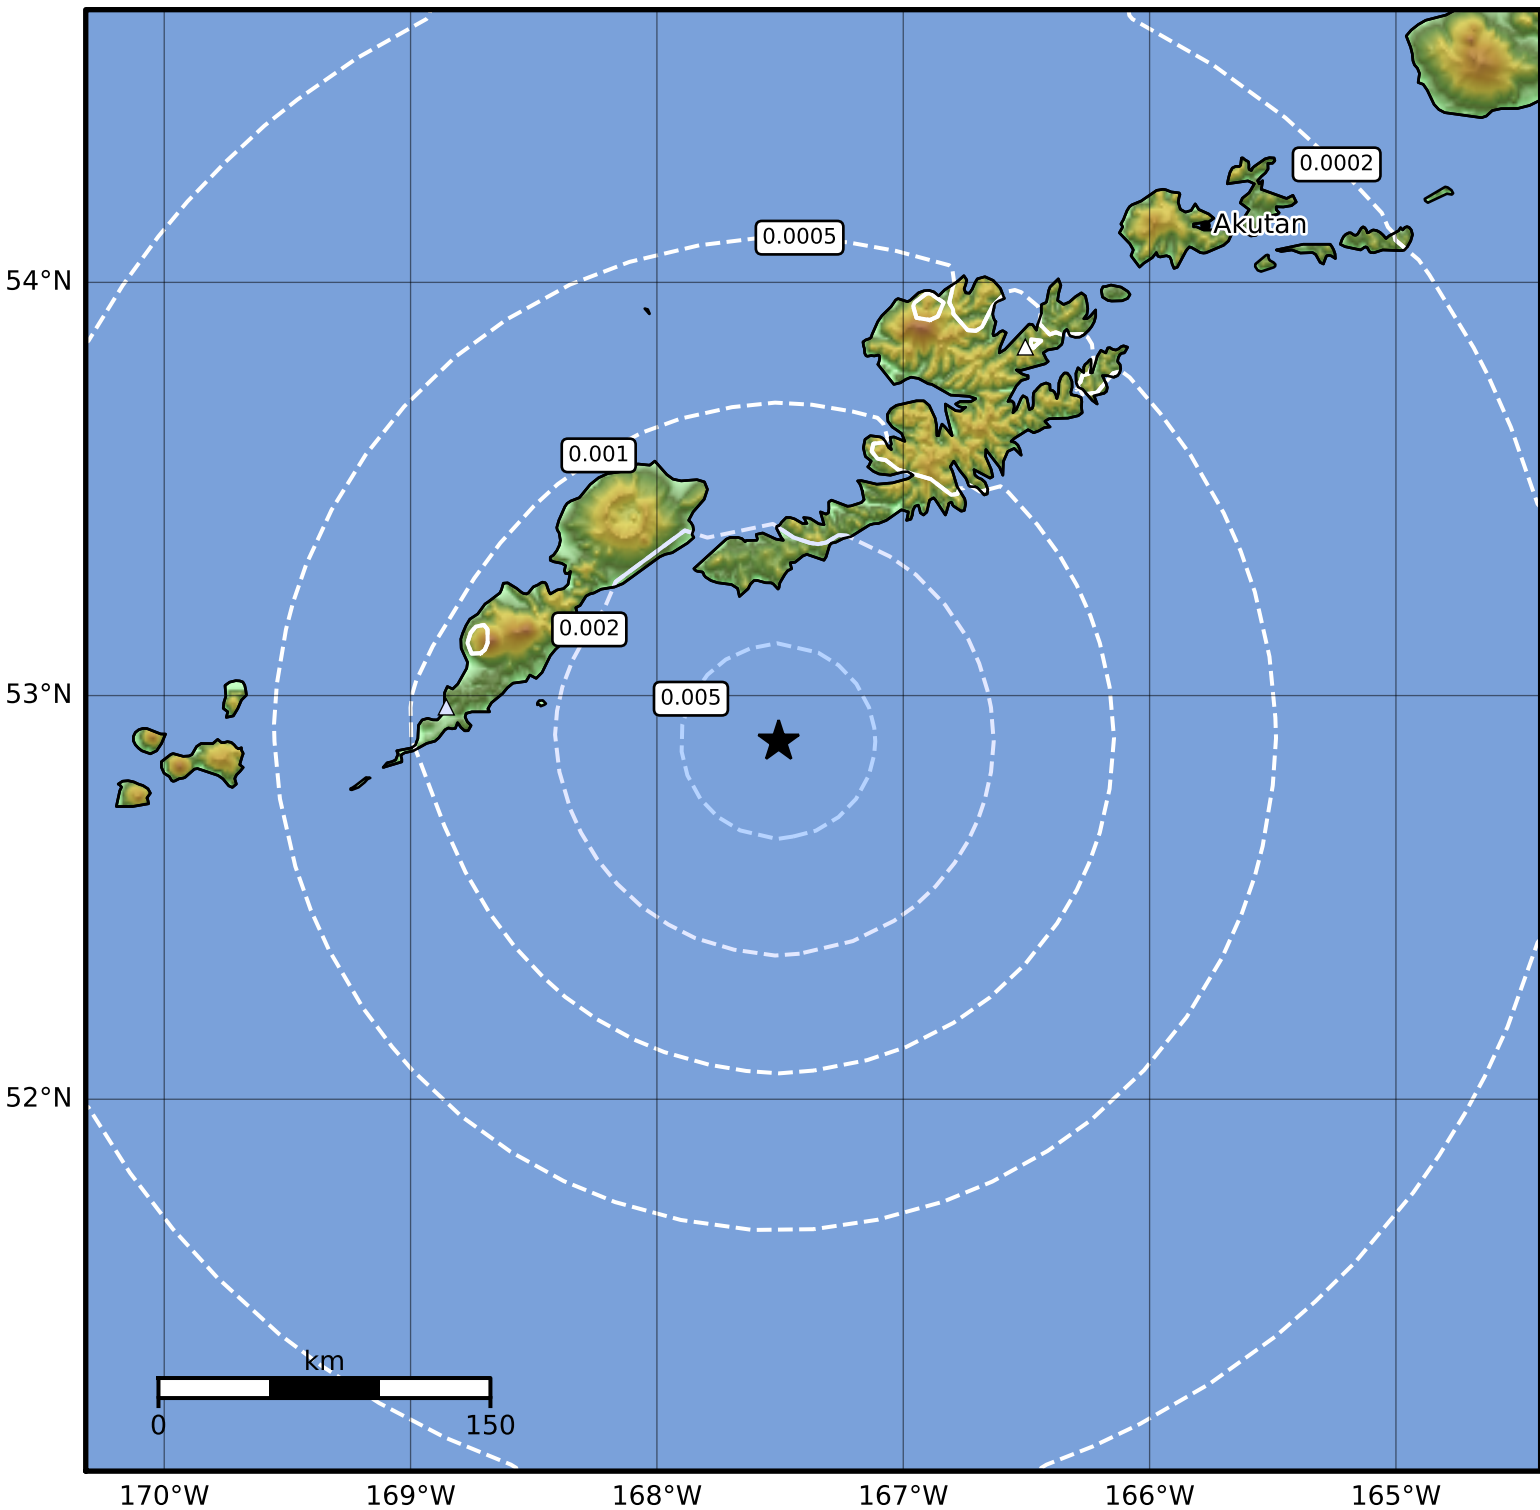

3.0 Second Peak Spectral Acceleration Map Alaska Earthquake Center
ShakeMap: 91 km (57 miles) E of Nikolski
Apr 08, 2024 00:51:38 UTC M4.0 N52.89 W167.51 Depth: 26.2km ID:ak0244jqidao

Scale based on Worden et al. (2012)

Version 1: Processed 2024-04-08T14:42:07Z

△ Seismic Instrument ○ Reported Intensity

★ Epicenter