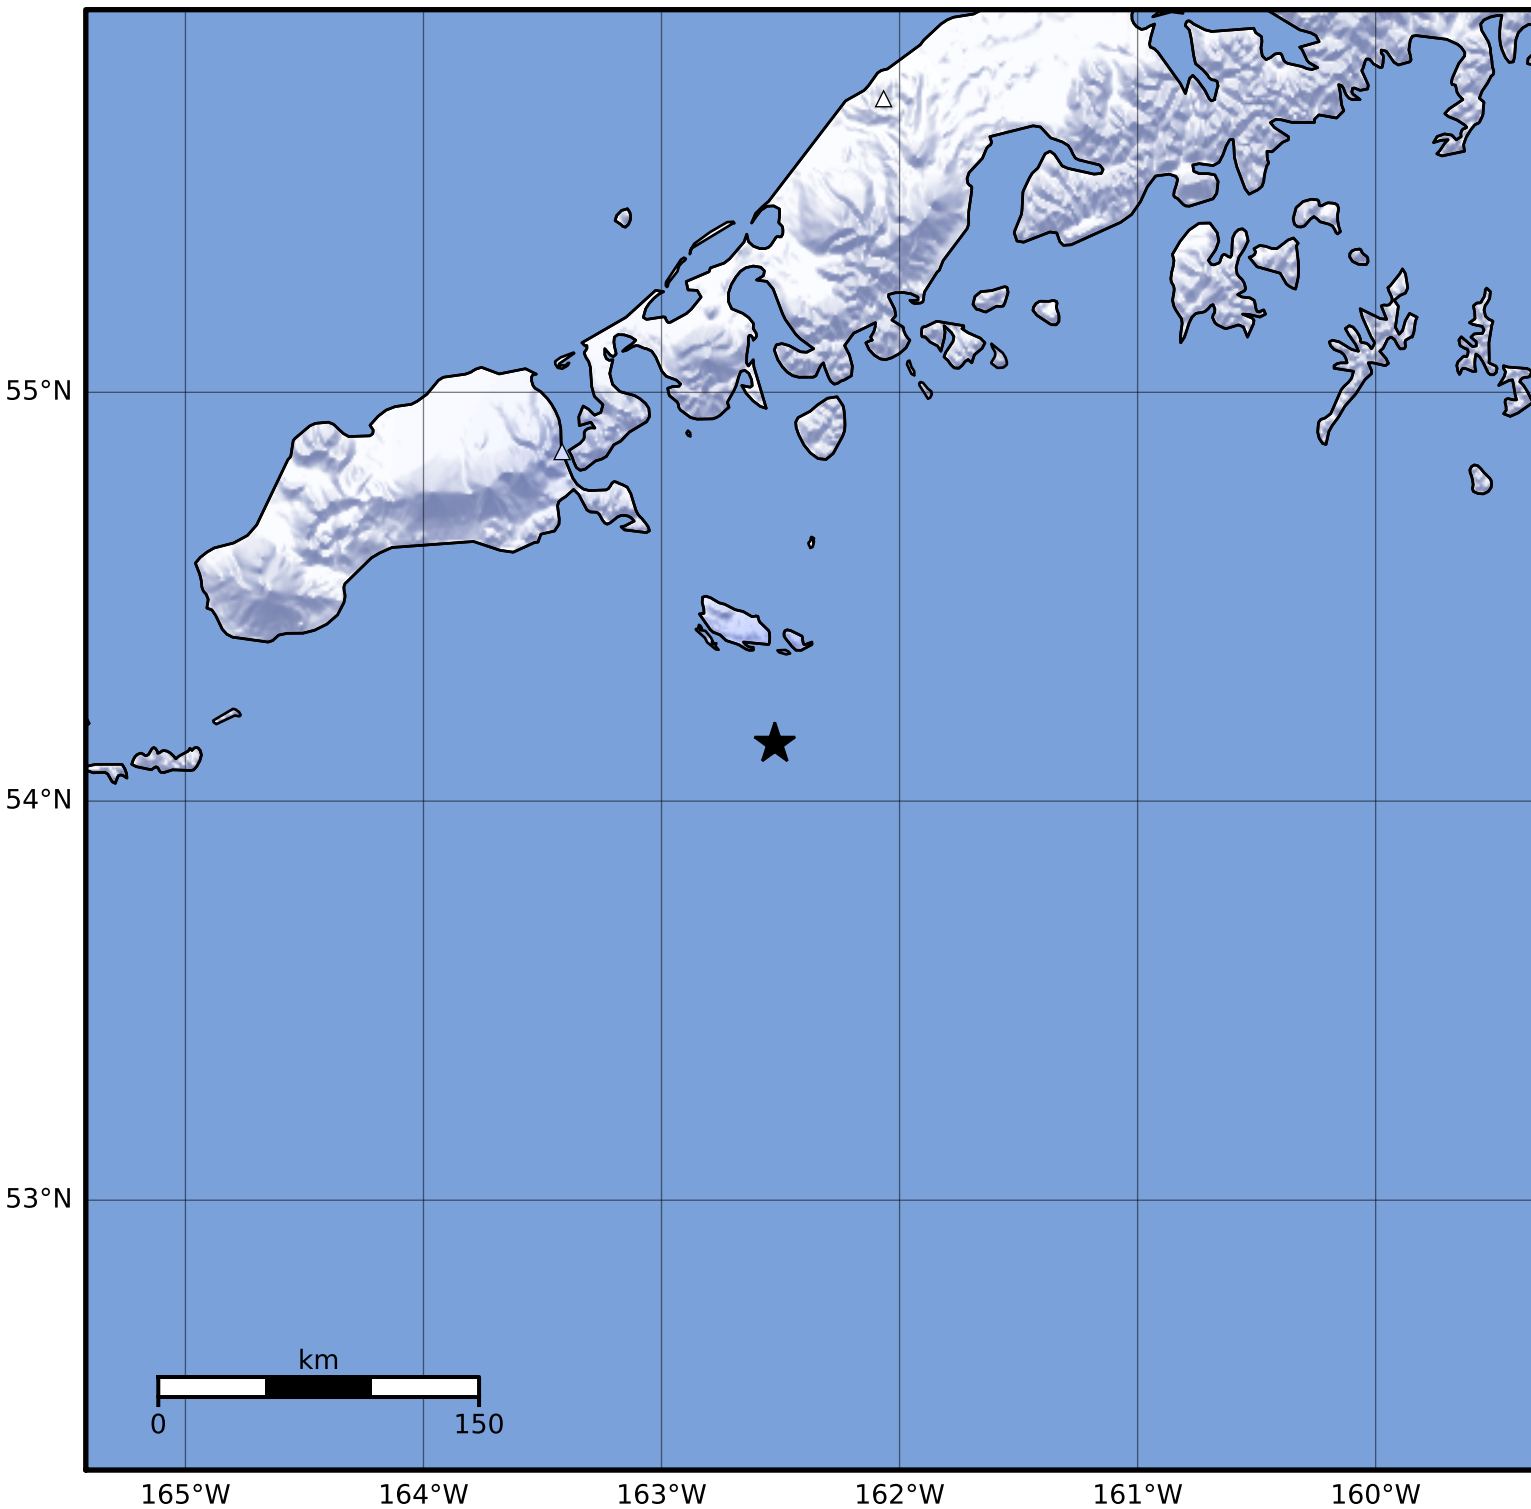

Macroseismic Intensity Map Alaska Earthquake Center
 ShakeMap: 97 km (60 miles) SE of False Pass
 Apr 09, 2024 23:03:00 UTC M3.5 N54.14 W162.52 Depth: 8.4km ID:ak0244lrgb1

SHAKING	Not felt	Weak	Light	Moderate	Strong	Very strong	Severe	Violent	Extreme
DAMAGE	None	None	None	Very light	Light	Moderate	Moderate/heavy	Heavy	Very heavy
PGA(%g)	<0.0464	0.297	2.76	6.2	11.5	21.5	40.1	74.7	>139
PGV(cm/s)	<0.0215	0.135	1.41	4.65	9.64	20	41.4	85.8	>178
INTENSITY	I	II-III	IV	V	VI	VII	VIII	IX	X+

Scale based on Worden et al. (2012)

Version 1: Processed 2024-04-09T23:06:28Z

△ Seismic Instrument ○ Reported Intensity

★ Epicenter