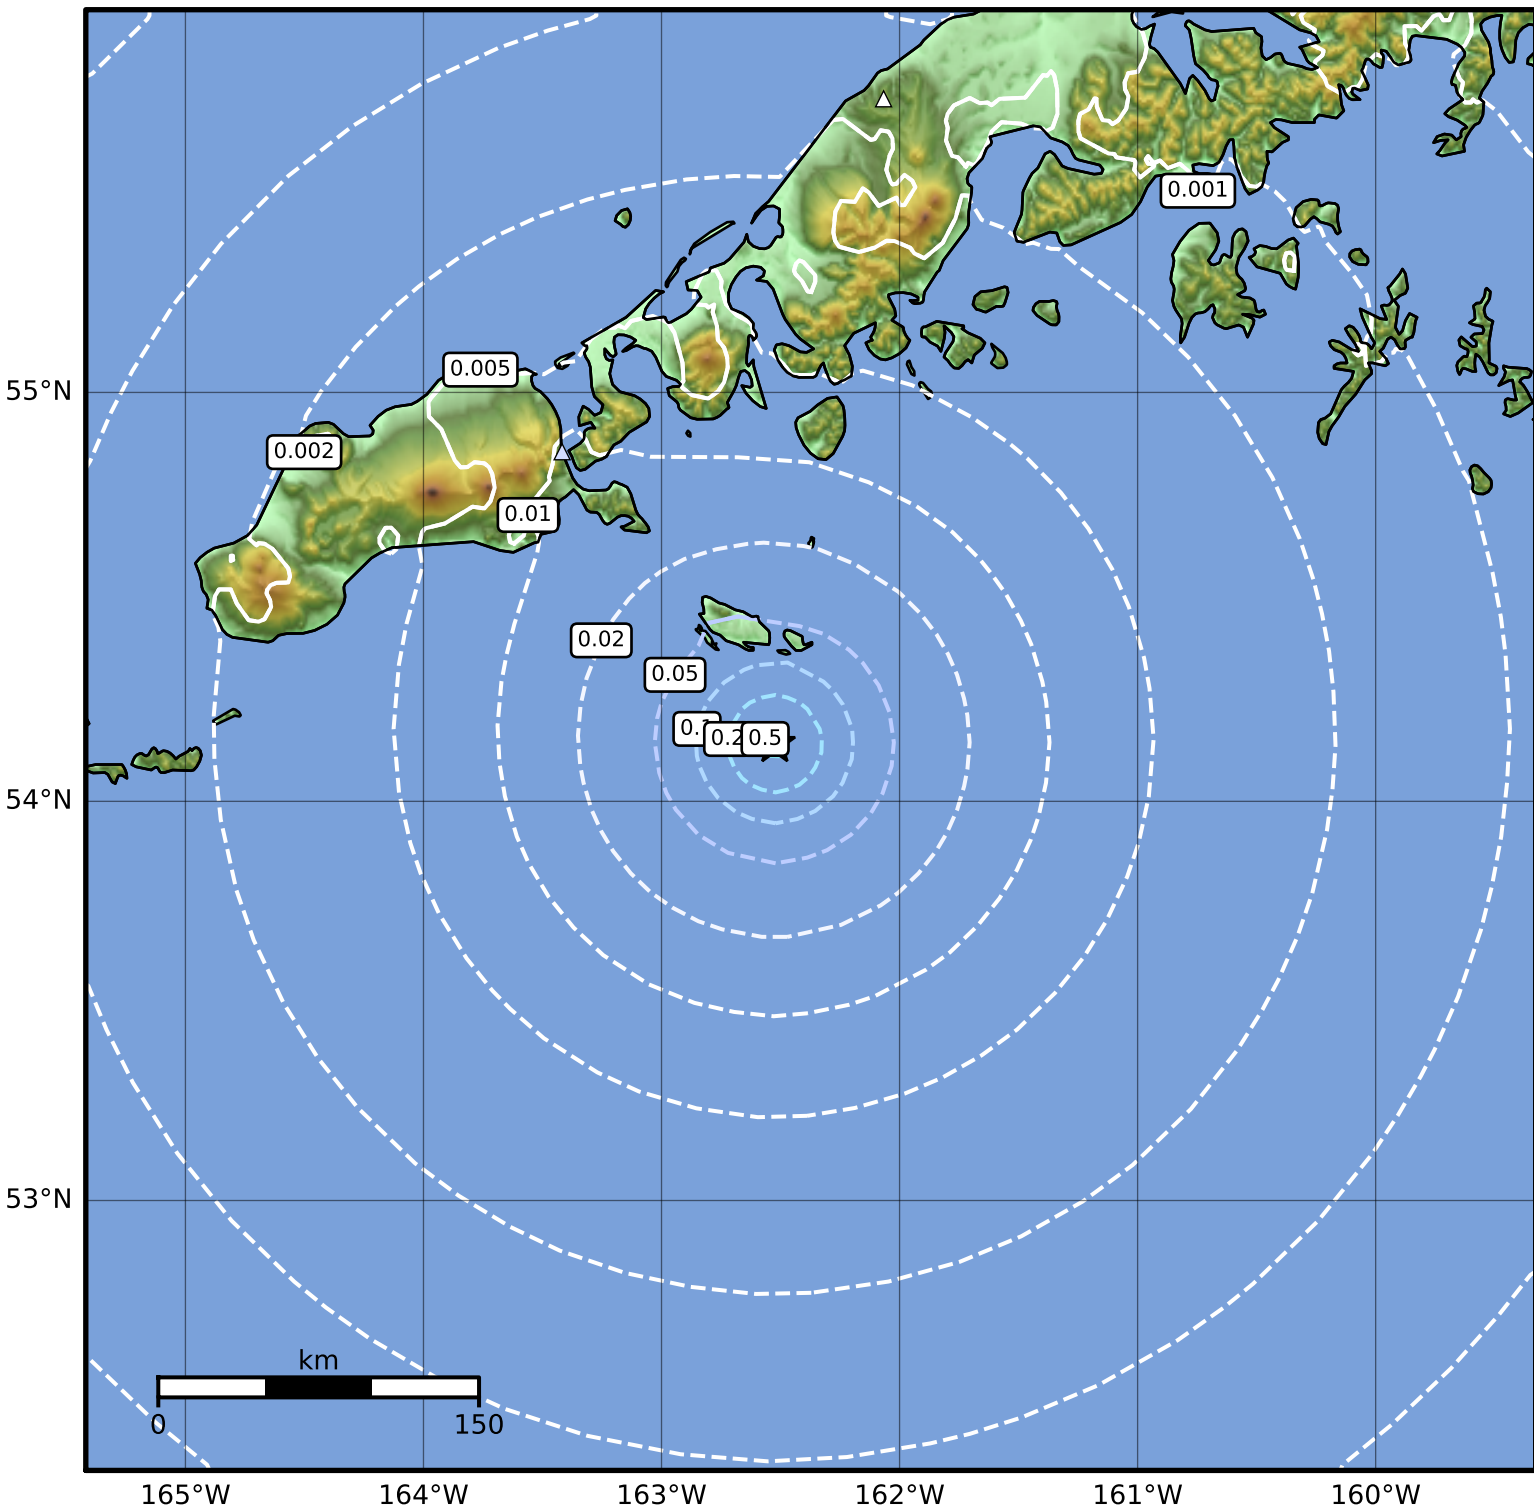

1.0 Second Peak Spectral Acceleration Map Alaska Earthquake Center
 ShakeMap: 97 km (60 miles) SE of False Pass
 Apr 09, 2024 23:03:00 UTC M3.5 N54.14 W162.52 Depth: 8.4km ID:ak0244lrgb1

SA(1.0) (%g)	0.1	0.2	0.5	1	2	5	10	20	50	100	200
--------------	-----	-----	-----	---	---	---	----	----	----	-----	-----

Scale based on Worden et al. (2012)

Version 1: Processed 2024-04-09T23:06:28Z

△ Seismic Instrument ○ Reported Intensity

★ Epicenter