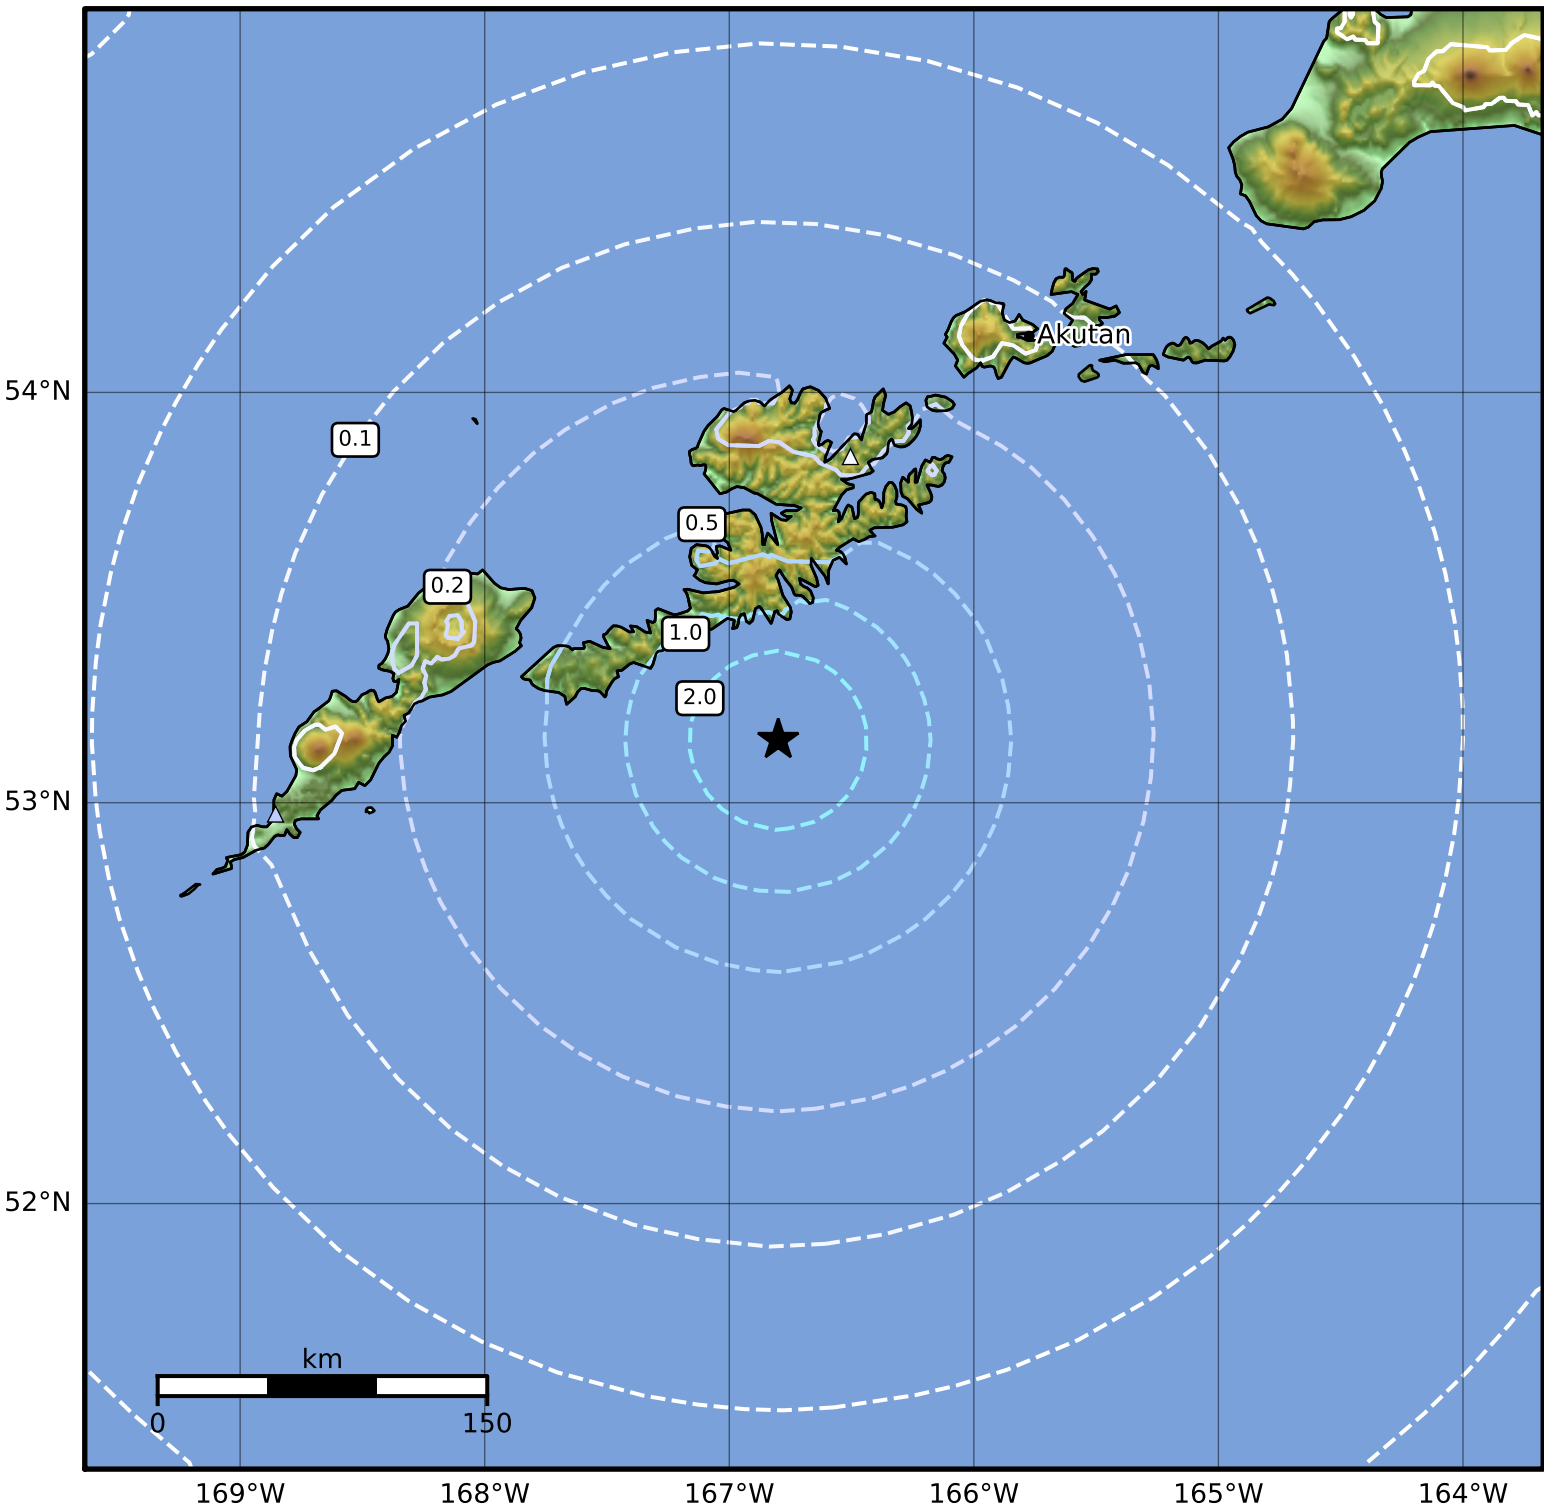

0.3 Second Peak Spectral Acceleration Map Alaska Earthquake Center
 ShakeMap: 81 km (50 miles) SSW of Unalaska
 Apr 10, 2024 01:55:14 UTC M4.7 N53.16 W166.80 Depth: 20.6km ID:ak0244n27b1r

SA(0.3) (%g)	0.1	0.2	0.5	1	2	5	10	20	50	100	200
--------------	-----	-----	-----	---	---	---	----	----	----	-----	-----

Scale based on Worden et al. (2012)

Version 2: Processed 2024-04-10T03:19:56Z

△ Seismic Instrument ○ Reported Intensity

★ Epicenter