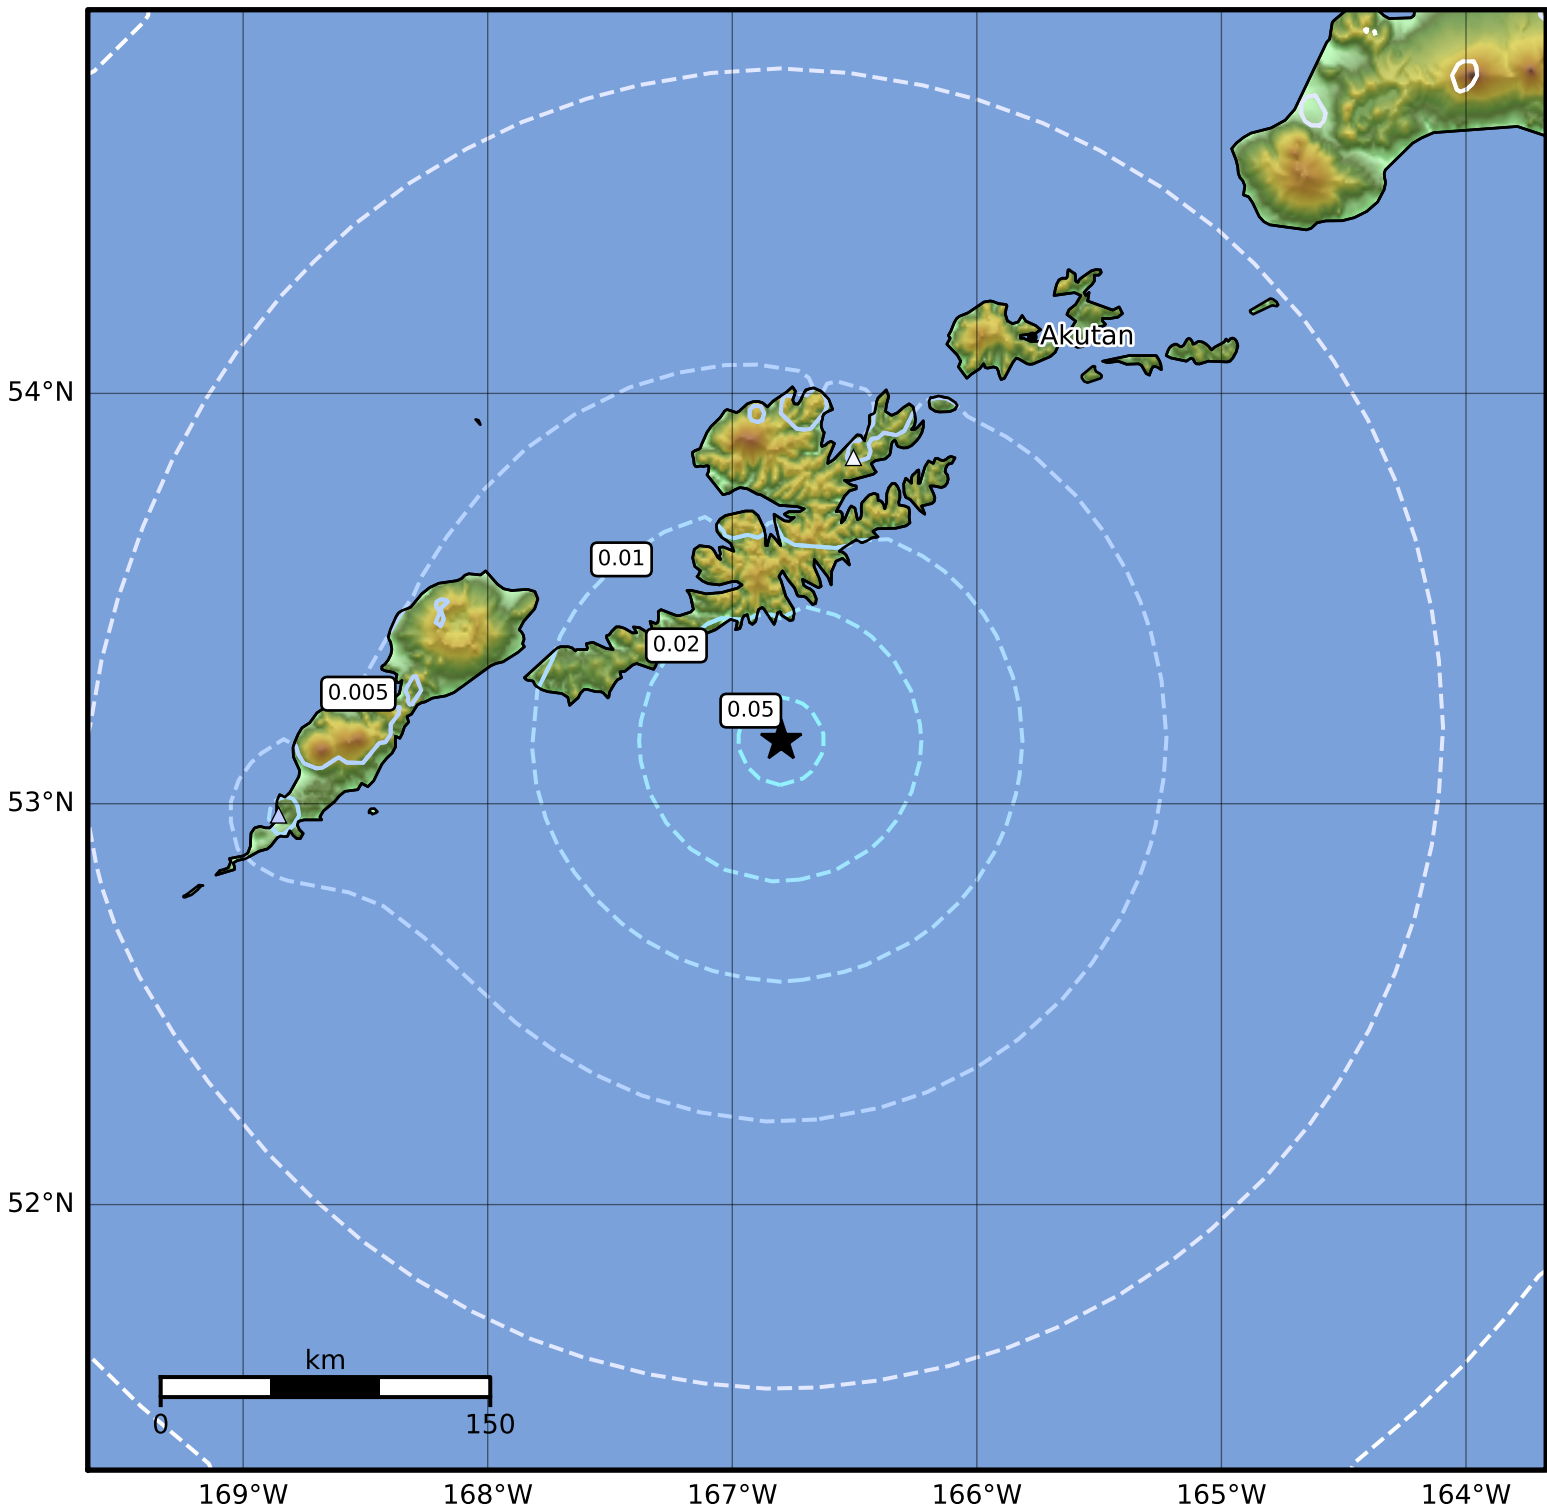

3.0 Second Peak Spectral Acceleration Map Alaska Earthquake Center  
ShakeMap: 81 km (50 miles) SSW of Unalaska  
Apr 10, 2024 01:55:14 UTC M4.7 N53.16 W166.80 Depth: 20.6km ID:ak0244n27b1r

SA(3.0) (%g)	0.1	0.2	0.5	1	2	5	10	20	50
--------------	-----	-----	-----	---	---	---	----	----	----

Scale based on Worden et al. (2012)

△ Seismic Instrument ○ Reported Intensity

★ Epicenter

Version 2: Processed 2024-04-10T03:19:56Z