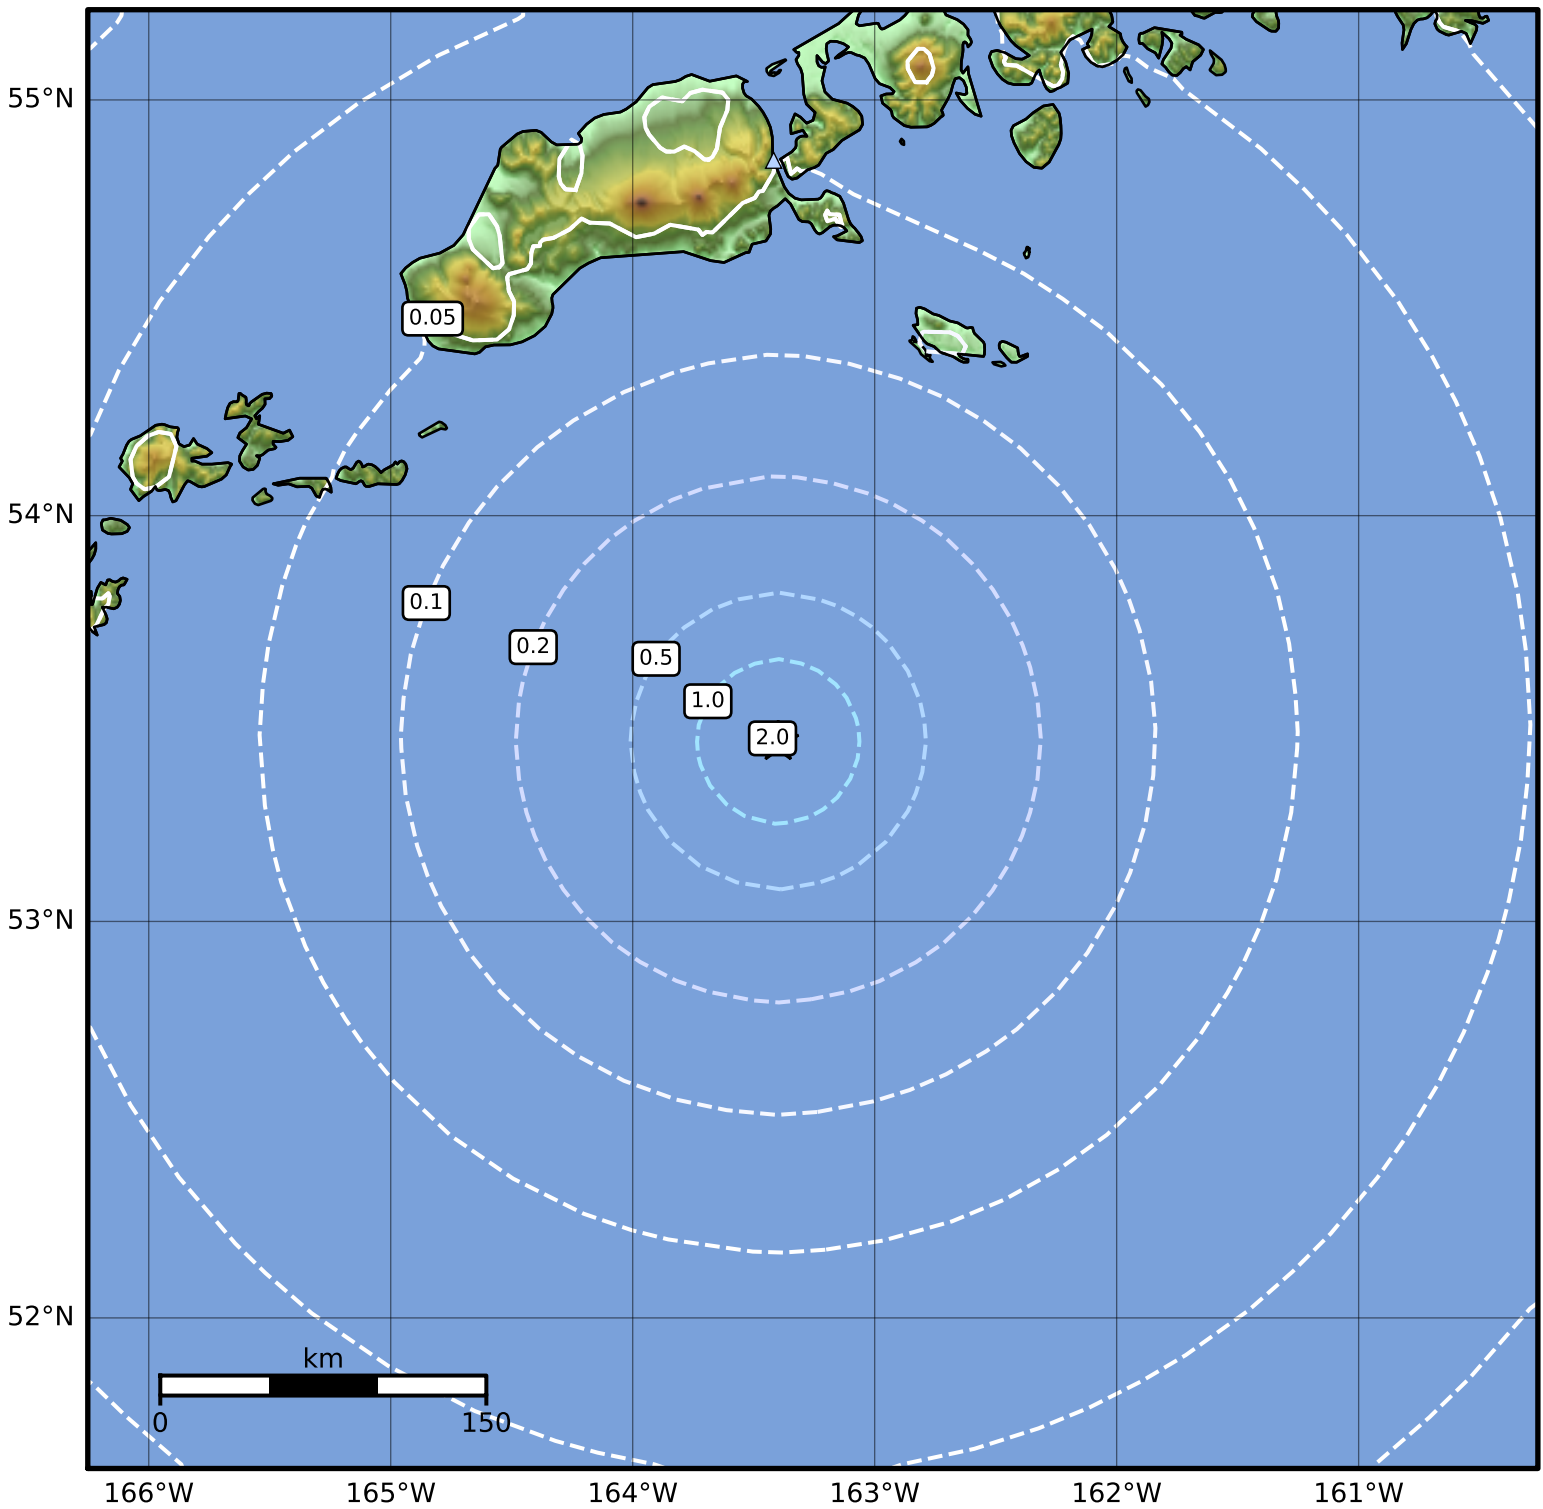

0.3 Second Peak Spectral Acceleration Map Alaska Earthquake Center
 ShakeMap: 156 km (97 miles) S of False Pass
 Apr 10, 2024 08:28:51 UTC M4.3 N53.45 W163.40 Depth: 23.5km ID:ak0244n67mtd

SA(0.3) (%g)	0.1	0.2	0.5	1	2	5	10	20	50	100	200
--------------	-----	-----	-----	---	---	---	----	----	----	-----	-----

Scale based on Worden et al. (2012)

Version 2: Processed 2024-04-10T17:45:33Z

△ Seismic Instrument ○ Reported Intensity

★ Epicenter