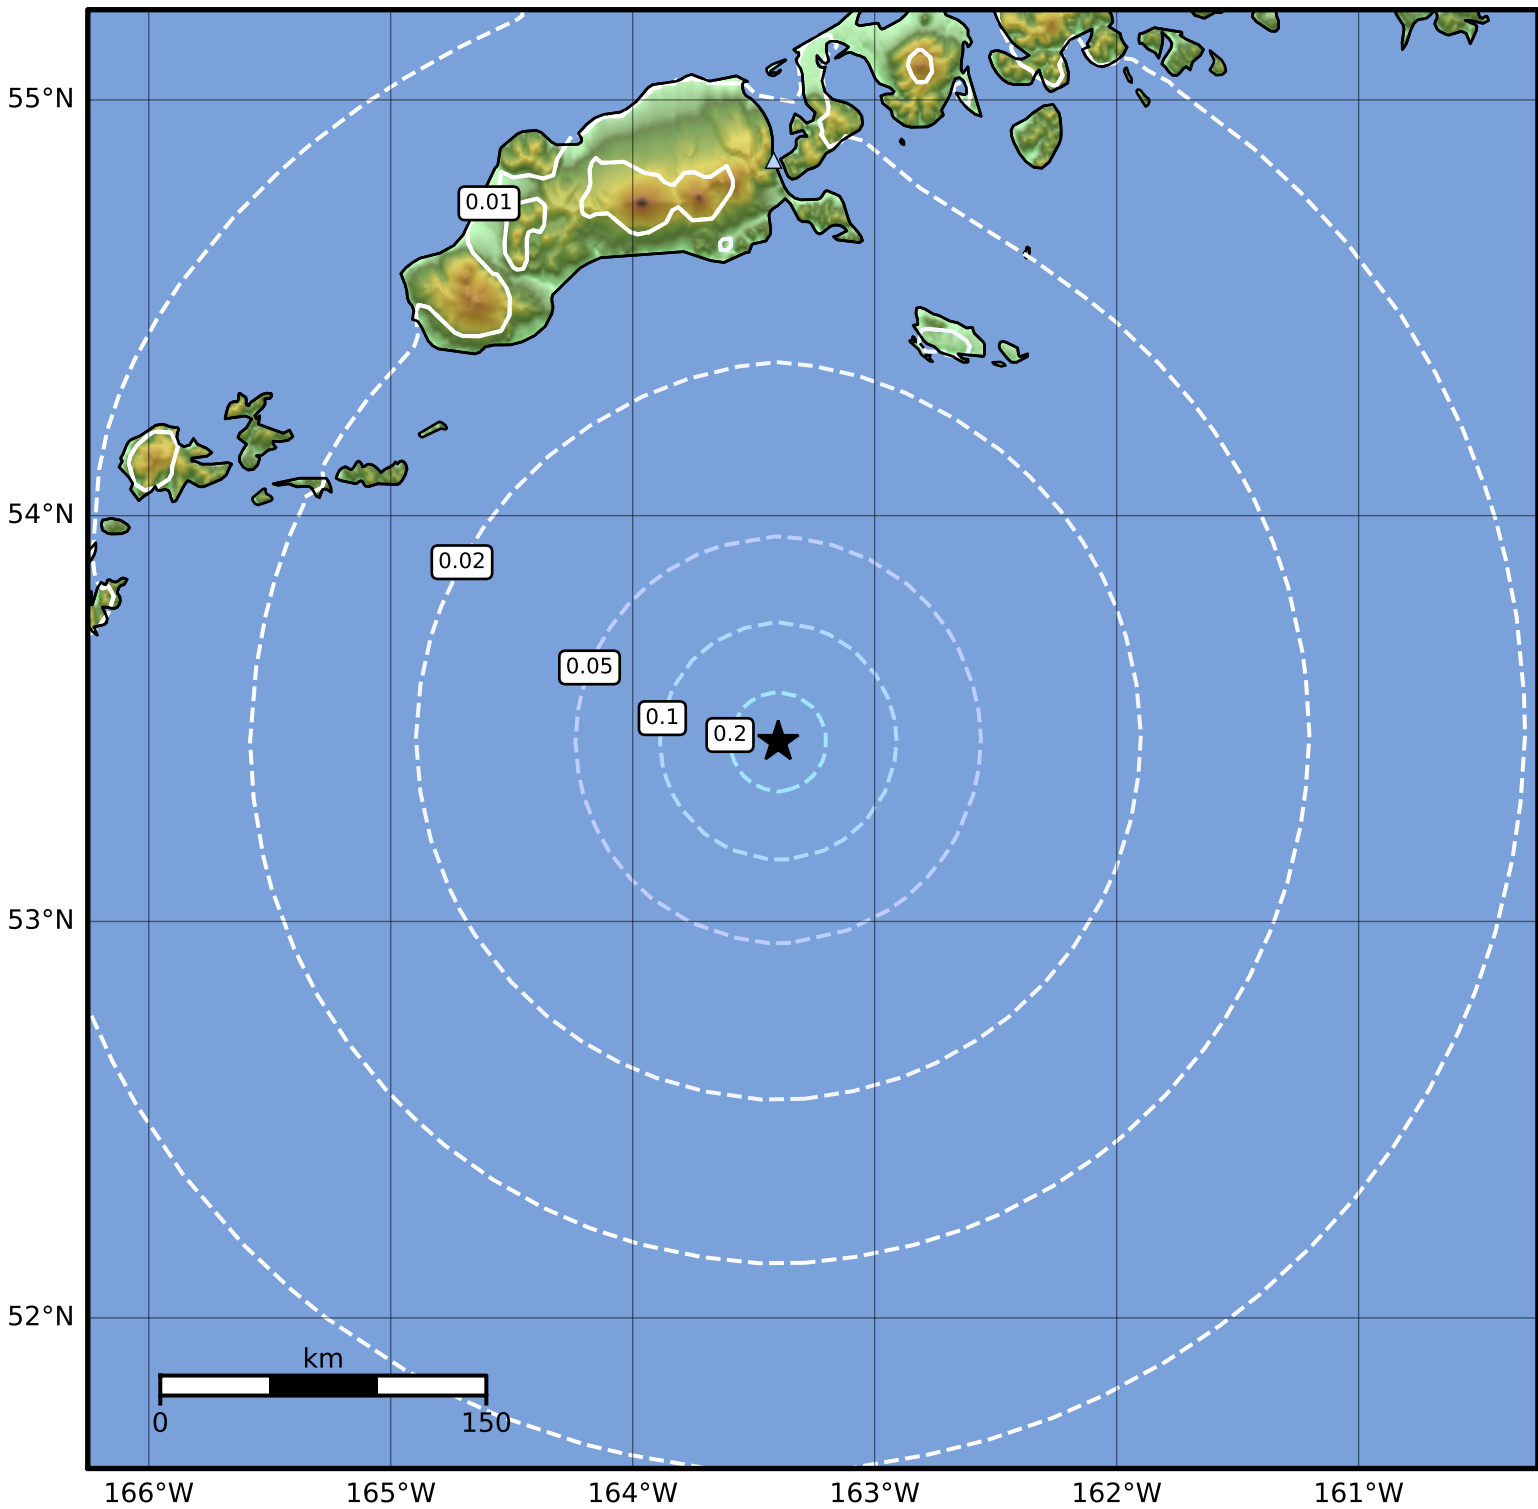

1.0 Second Peak Spectral Acceleration Map Alaska Earthquake Center
ShakeMap: 156 km (97 miles) S of False Pass
Apr 10, 2024 08:28:51 UTC M4.3 N53.45 W163.40 Depth: 23.5km ID:ak0244n67mtd

SA(1.0) (%g)	0.1	0.2	0.5	1	2	5	10	20	50	100	200
---------------------	------------	------------	------------	----------	----------	----------	-----------	-----------	-----------	------------	------------

Scale based on Worden et al. (2012)

Version 2: Processed 2024-04-10T17:45:33Z

△ Seismic Instrument ○ Reported Intensity

★ Epicenter