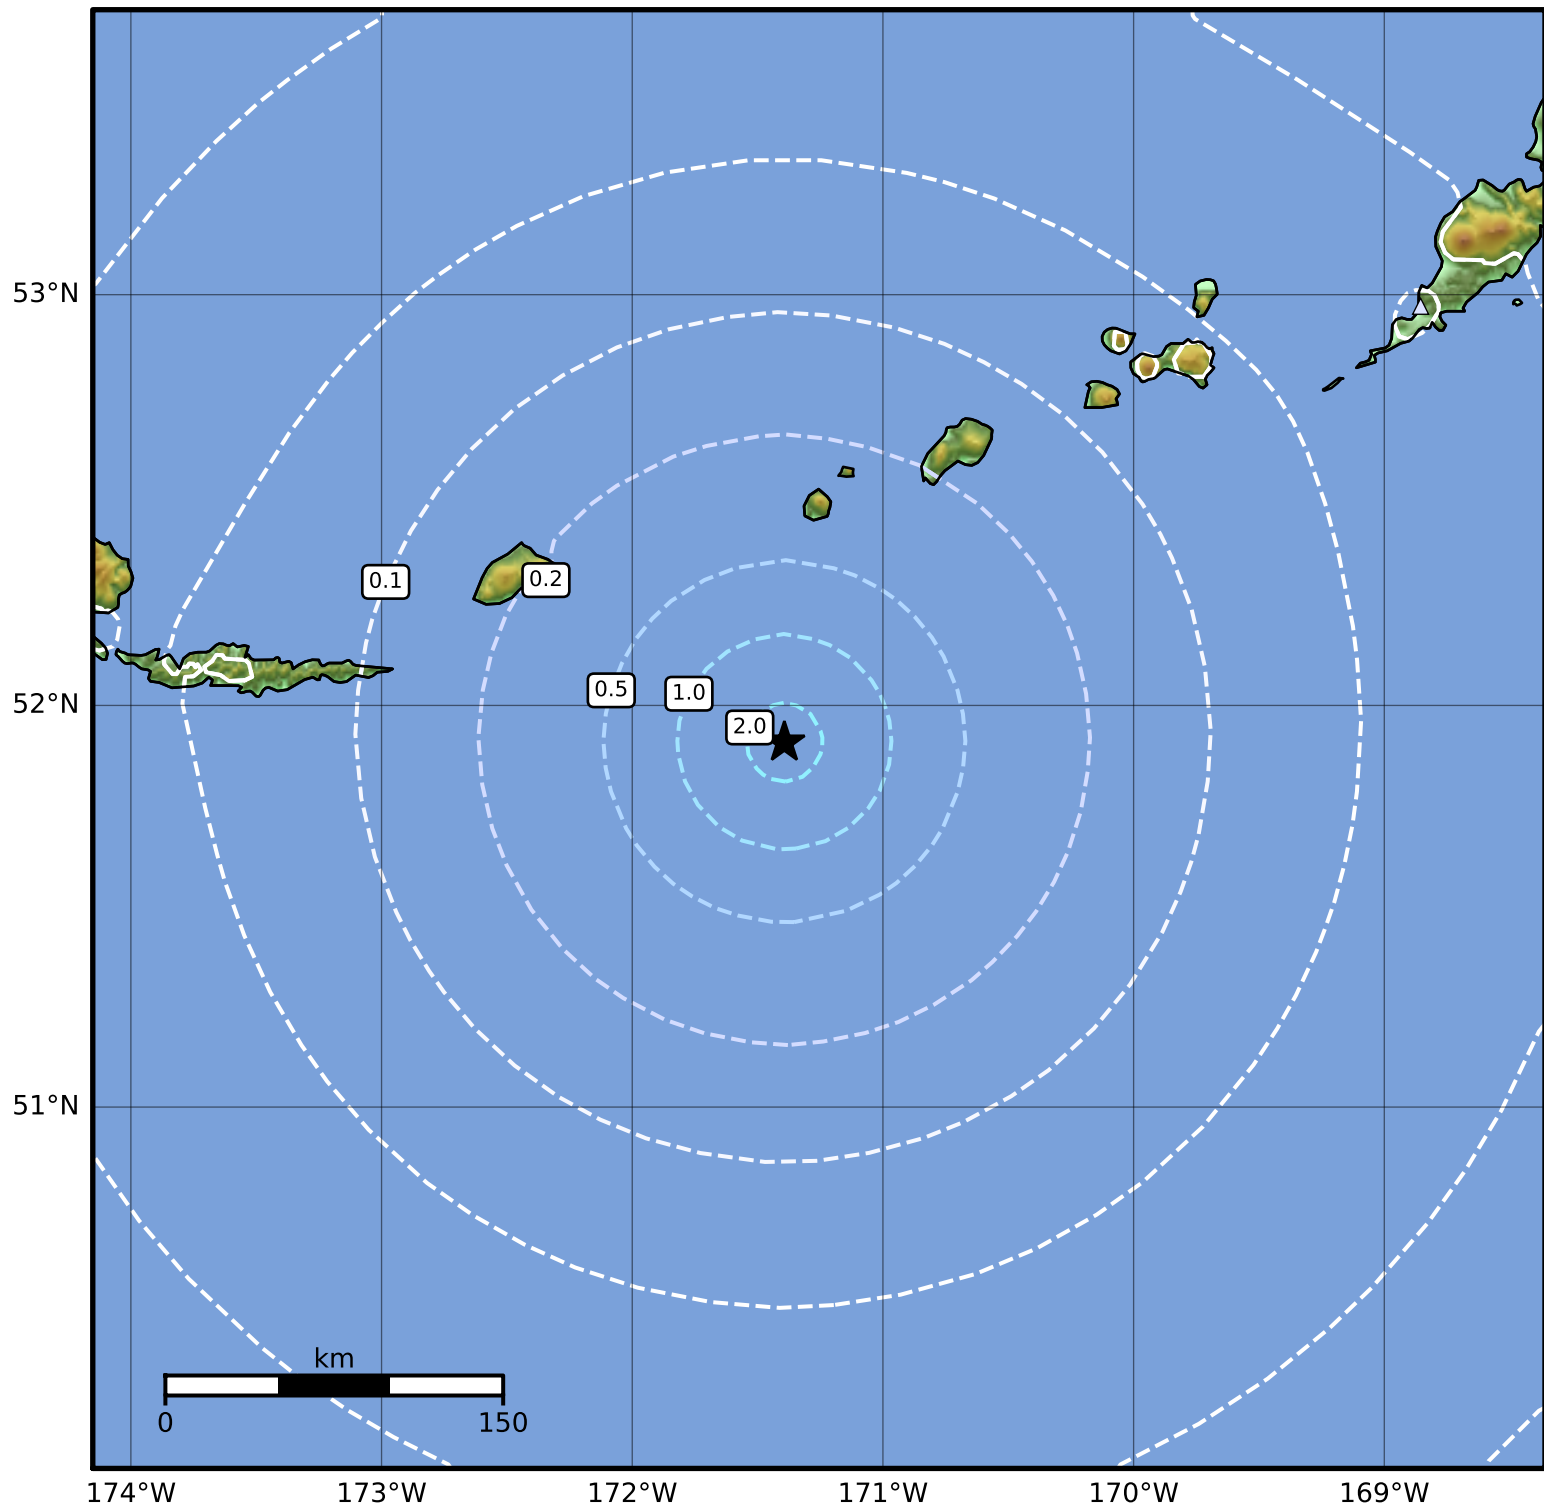

0.3 Second Peak Spectral Acceleration Map Alaska Earthquake Center
 ShakeMap: 64 km (40 miles) SE of Amukta Pass
 Apr 10, 2024 23:41:11 UTC M4.4 N51.91 W171.39 Depth: 25.4km ID:ak0244nf7u41

SA(0.3) (%g)	0.1	0.2	0.5	1	2	5	10	20	50	100	200
--------------	-----	-----	-----	---	---	---	----	----	----	-----	-----

Scale based on Worden et al. (2012)

Version 2: Processed 2024-04-11T01:46:31Z

△ Seismic Instrument ○ Reported Intensity

★ Epicenter