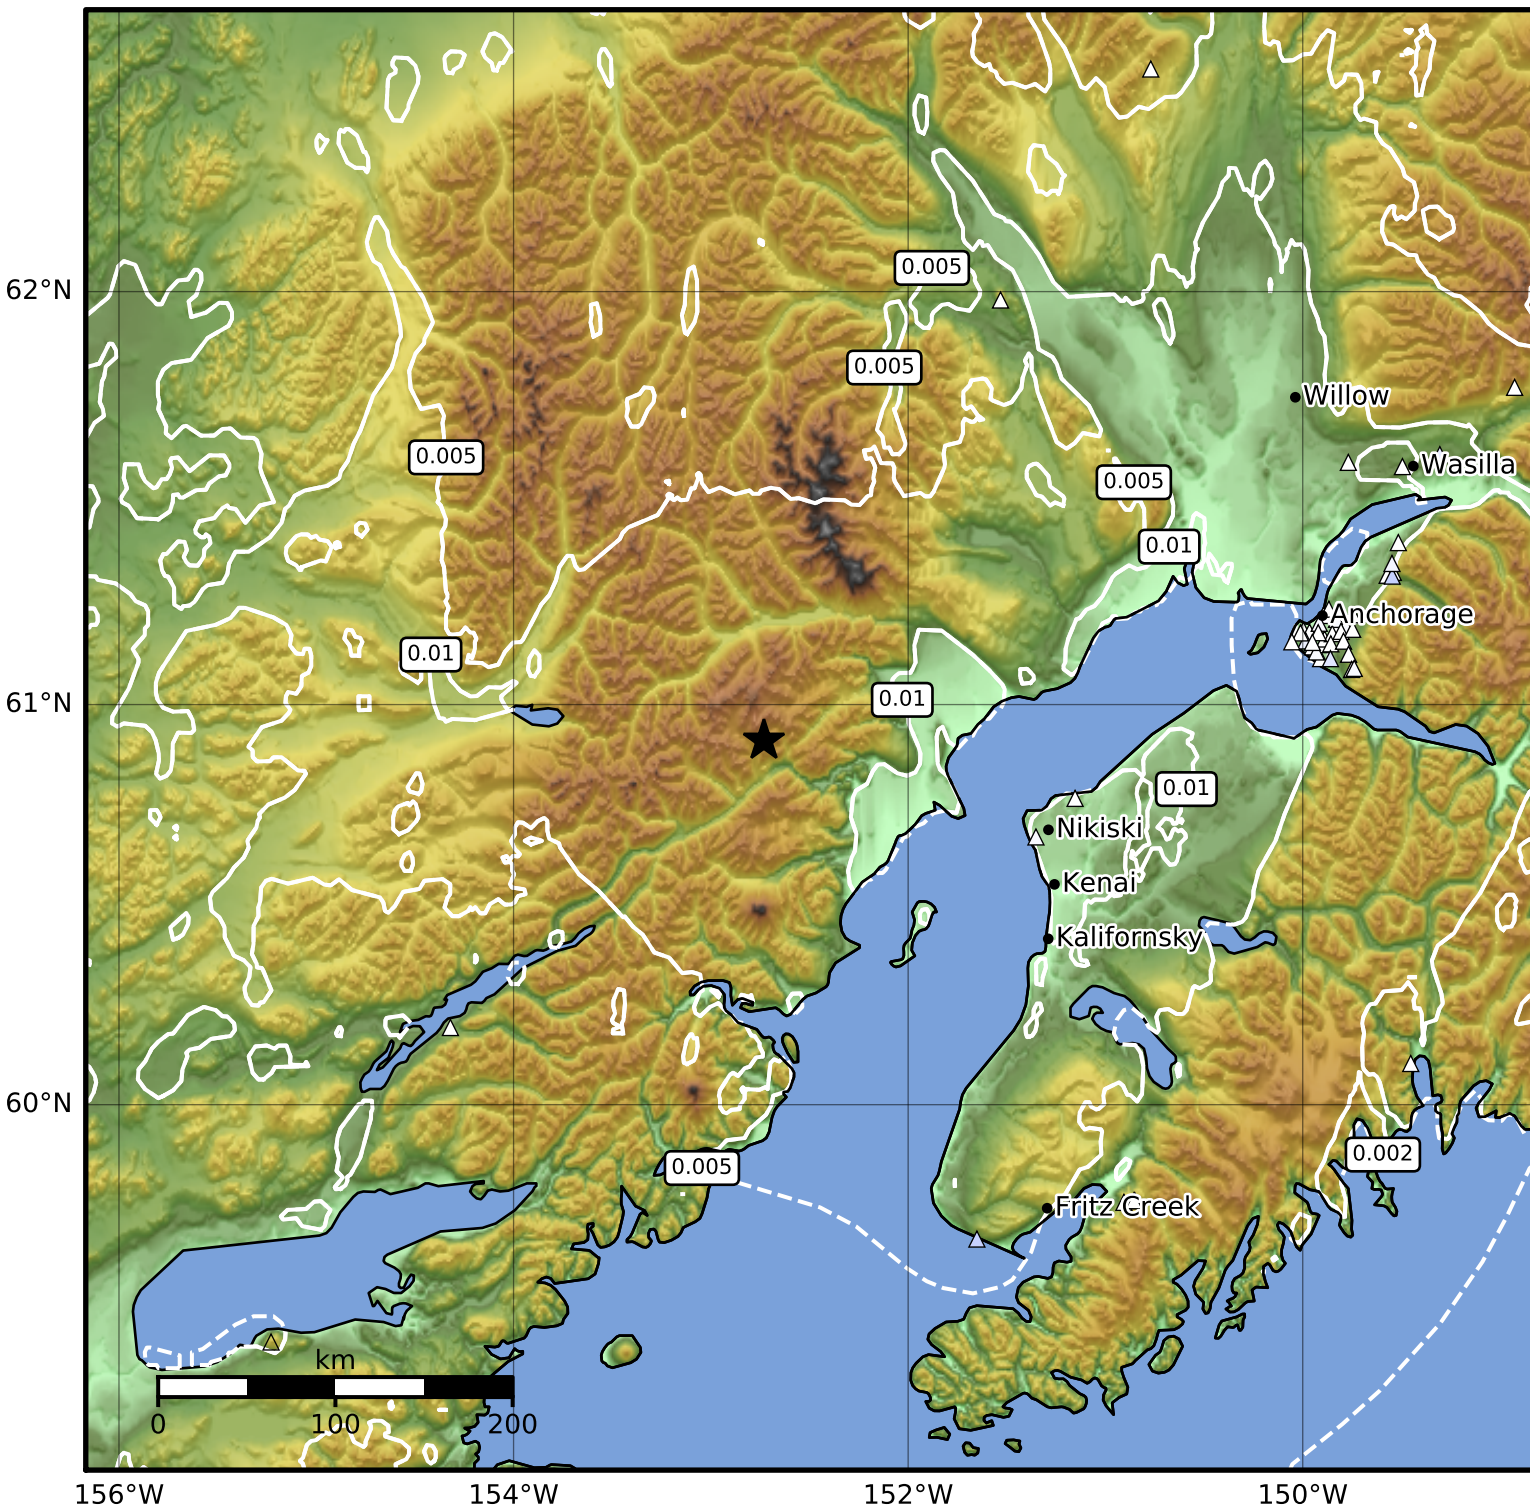

1.0 Second Peak Spectral Acceleration Map Alaska Earthquake Center
 ShakeMap: 88 km (55 miles) W of Tyonek
 Apr 11, 2024 07:36:38 UTC M3.9 N60.91 W152.73 Depth: 148.3km ID:ak0244ot78al

SA(1.0) (%g)	0.1	0.2	0.5	1	2	5	10	20	50	100	200
--------------	-----	-----	-----	---	---	---	----	----	----	-----	-----

Scale based on Worden et al. (2012)

△ Seismic Instrument ○ Reported Intensity

★ Epicenter

Version 1: Processed 2024-04-11T08:09:55Z