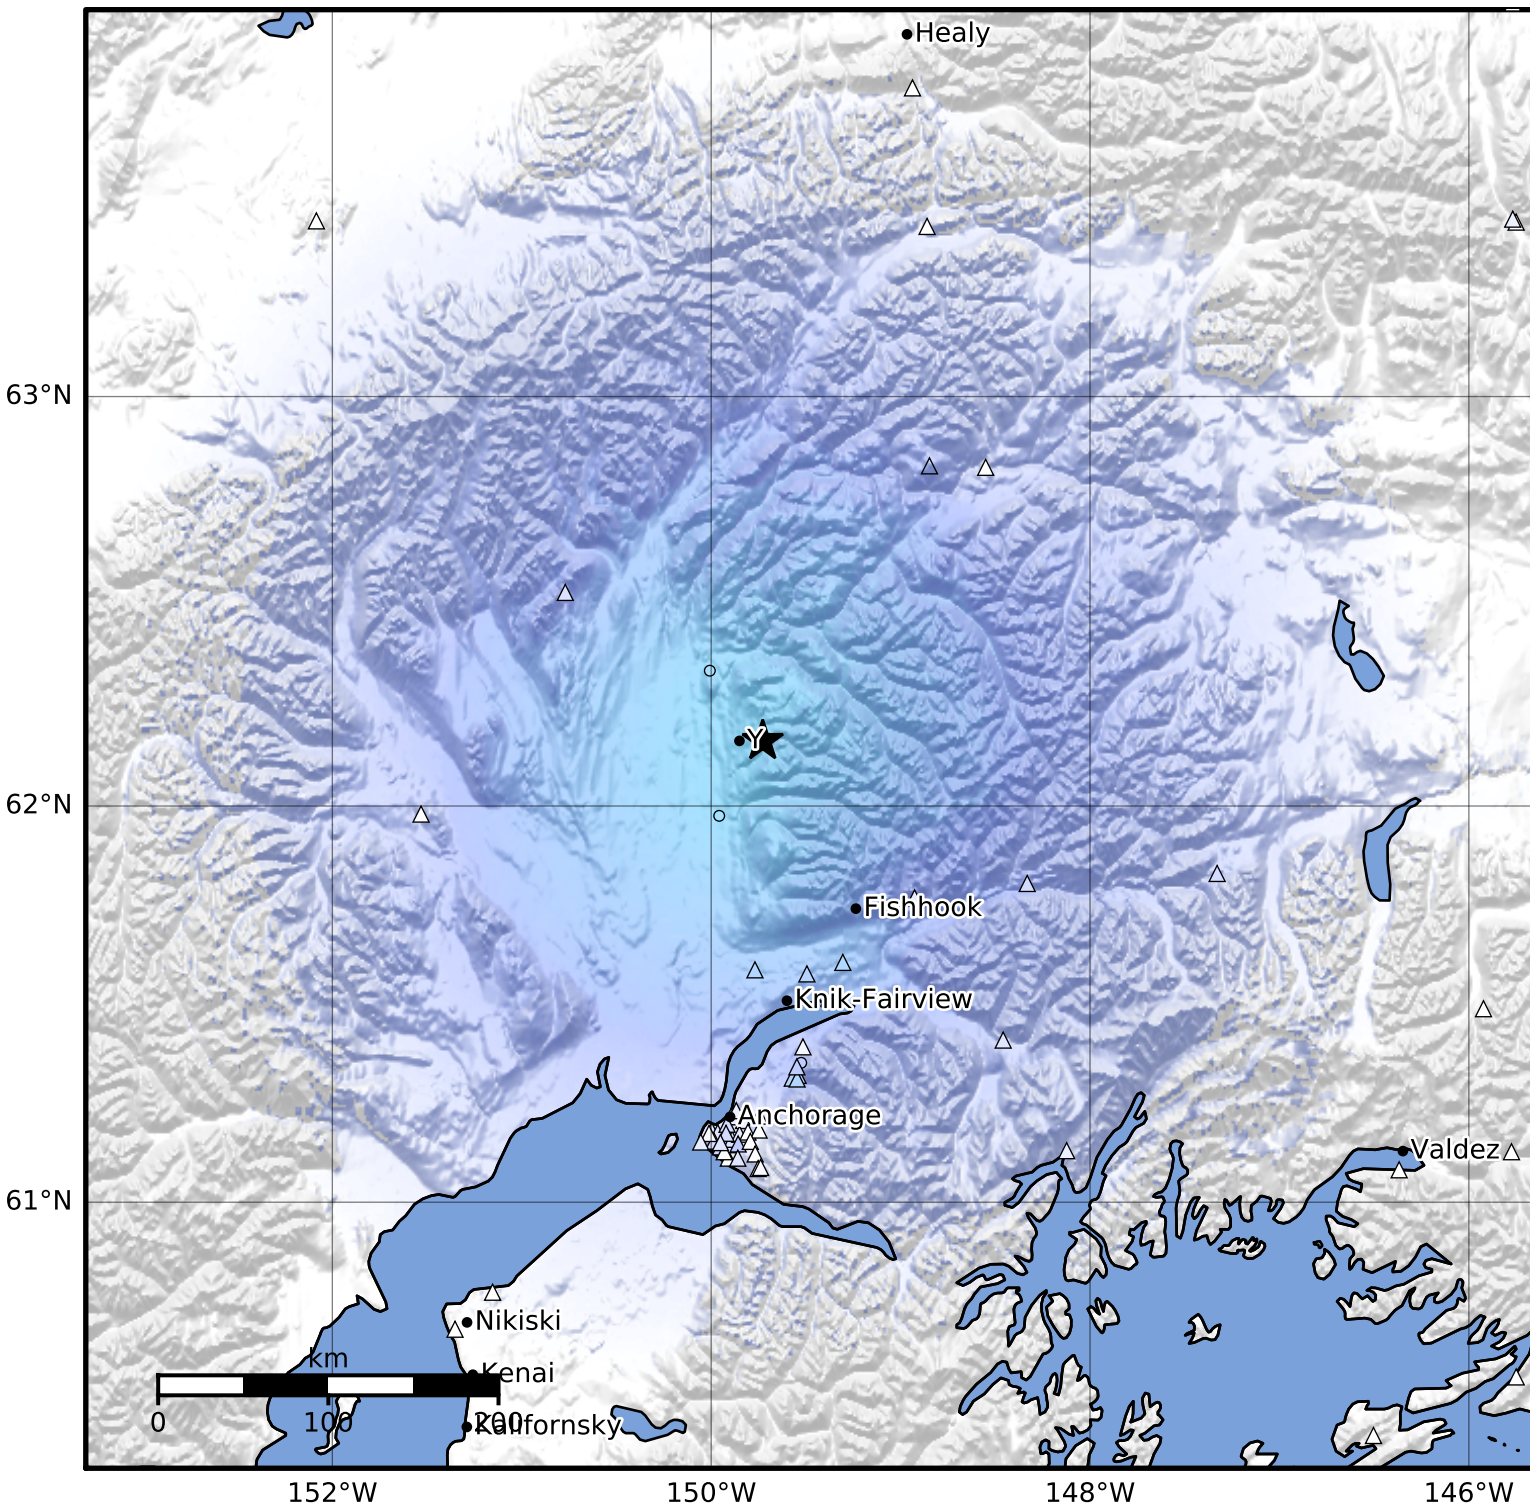

Macroseismic Intensity Map Alaska Earthquake Center
 ShakeMap: 26 km (16 miles) SE of Talkeetna
 Apr 13, 2024 20:10:44 UTC M4.1 N62.16 W149.73 Depth: 44.3km ID:ak0244sbv01f

SHAKING	Not felt	Weak	Light	Moderate	Strong	Very strong	Severe	Violent	Extreme
DAMAGE	None	None	None	Very light	Light	Moderate	Moderate/heavy	Heavy	Very heavy
PGA(%g)	<0.0464	0.297	2.76	6.2	11.5	21.5	40.1	74.7	>139
PGV(cm/s)	<0.0215	0.135	1.41	4.65	9.64	20	41.4	85.8	>178
INTENSITY	I	II-III	IV	V	VI	VII	VIII	IX	X+

Scale based on Worden et al. (2012)

Version 2: Processed 2024-04-13T20:37:00Z

△ Seismic Instrument ○ Reported Intensity

★ Epicenter