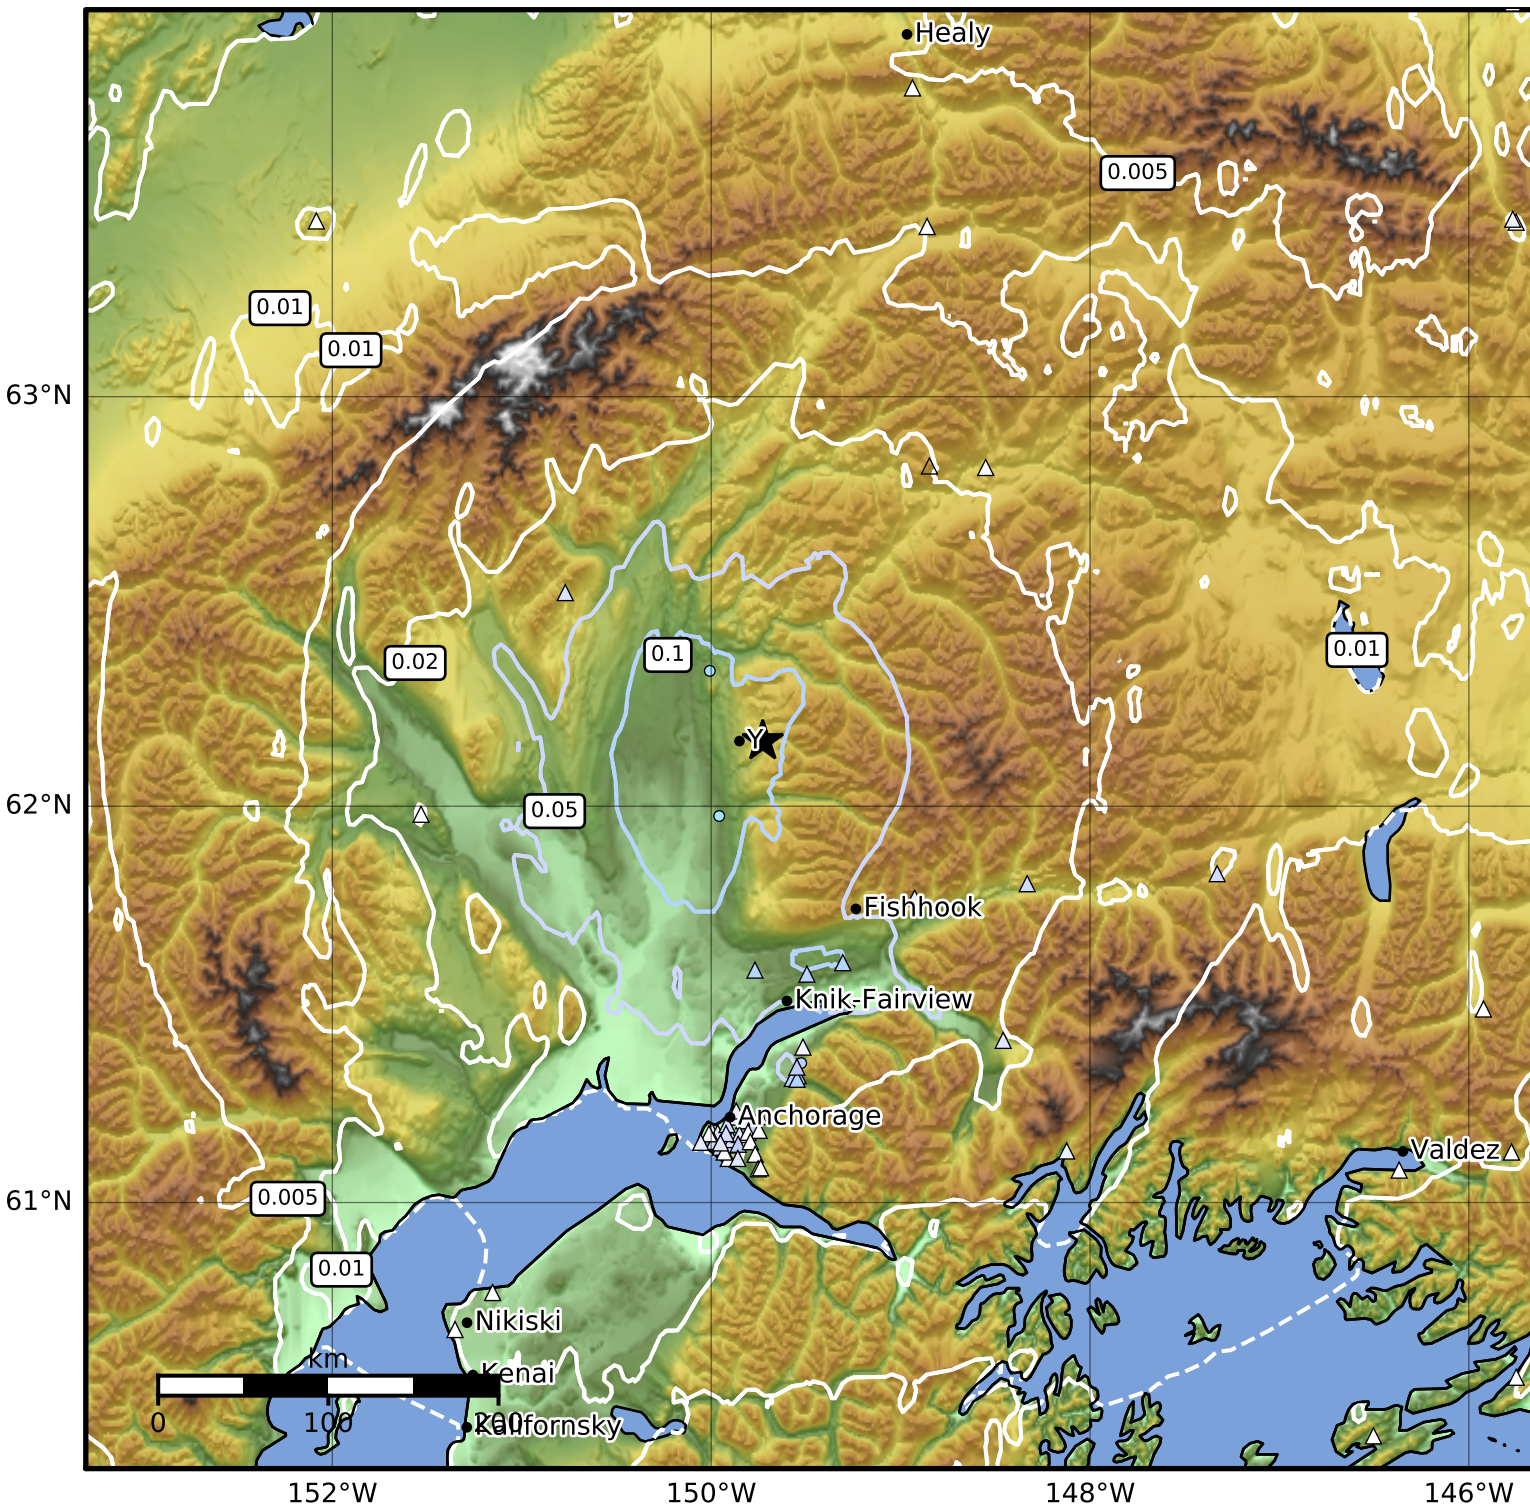

Peak Ground Velocity Map Alaska Earthquake Center
 ShakeMap: 26 km (16 miles) SE of Talkeetna
 Apr 13, 2024 20:10:44 UTC M4.1 N62.16 W149.73 Depth: 44.3km ID:ak0244sbv01f

| PGV (cm/s) | 0.1 | 0.2 | 0.5 | 1 | 2 | 5 | 10 | 20 | 50 | 100 | 200 |
|------------|-----|-----|-----|---|---|---|----|----|----|-----|-----|
|------------|-----|-----|-----|---|---|---|----|----|----|-----|-----|

Scale based on Worden et al. (2012)

Version 2: Processed 2024-04-13T20:37:00Z

△ Seismic Instrument ○ Reported Intensity

★ Epicenter