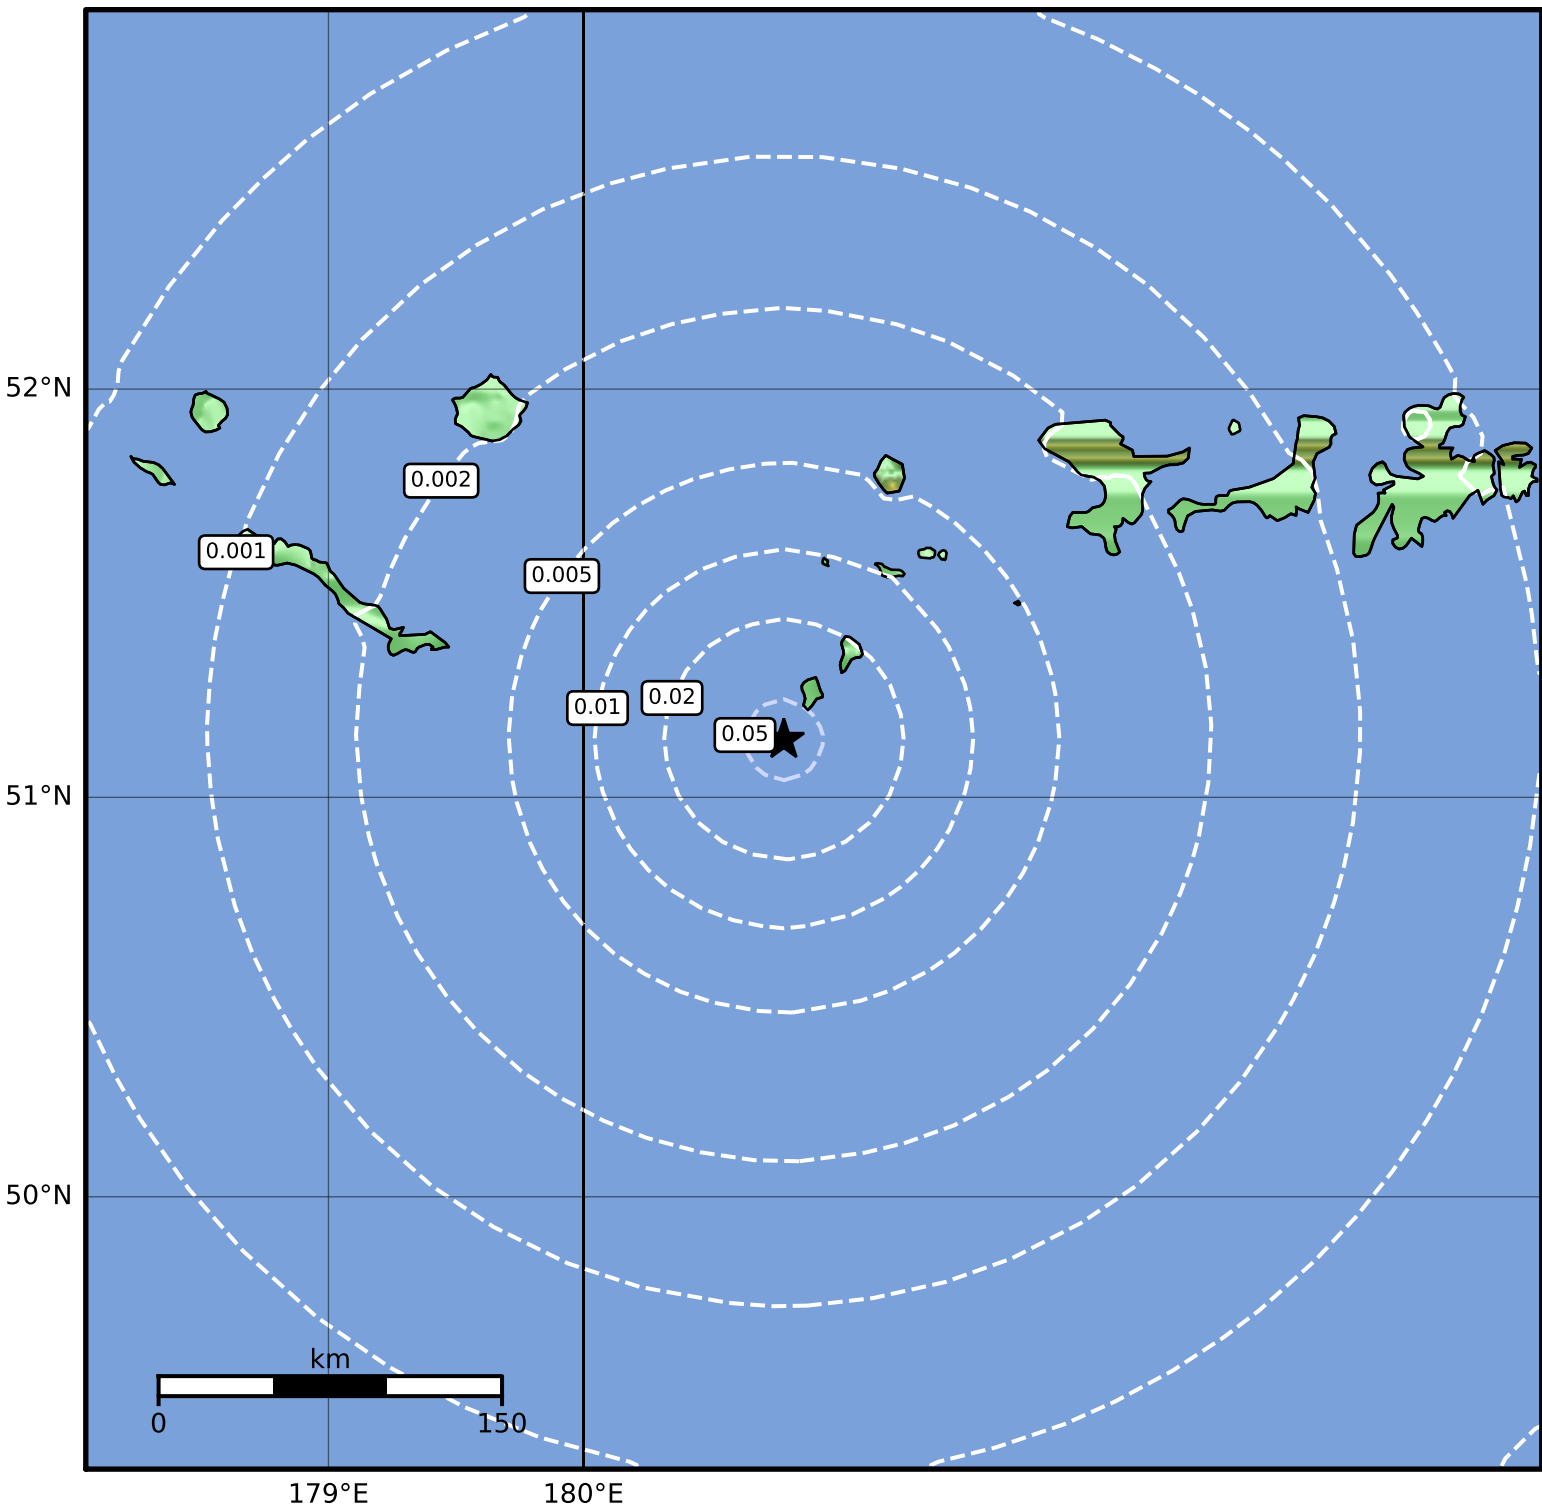

Peak Ground Velocity Map Alaska Earthquake Center
 ShakeMap: 131 km (81 miles) ESE of Amchitka
 Apr 14, 2024 03:23:02 UTC M3.6 N51.14 W179.21 Depth: 21.9km ID:ak0244tpcoam

PGV (cm/s)	0.1	0.2	0.5	1	2	5	10	20	50	100	200
------------	-----	-----	-----	---	---	---	----	----	----	-----	-----

Scale based on Worden et al. (2012)

Version 2: Processed 2024-04-14T05:48:37Z

△ Seismic Instrument ○ Reported Intensity

★ Epicenter