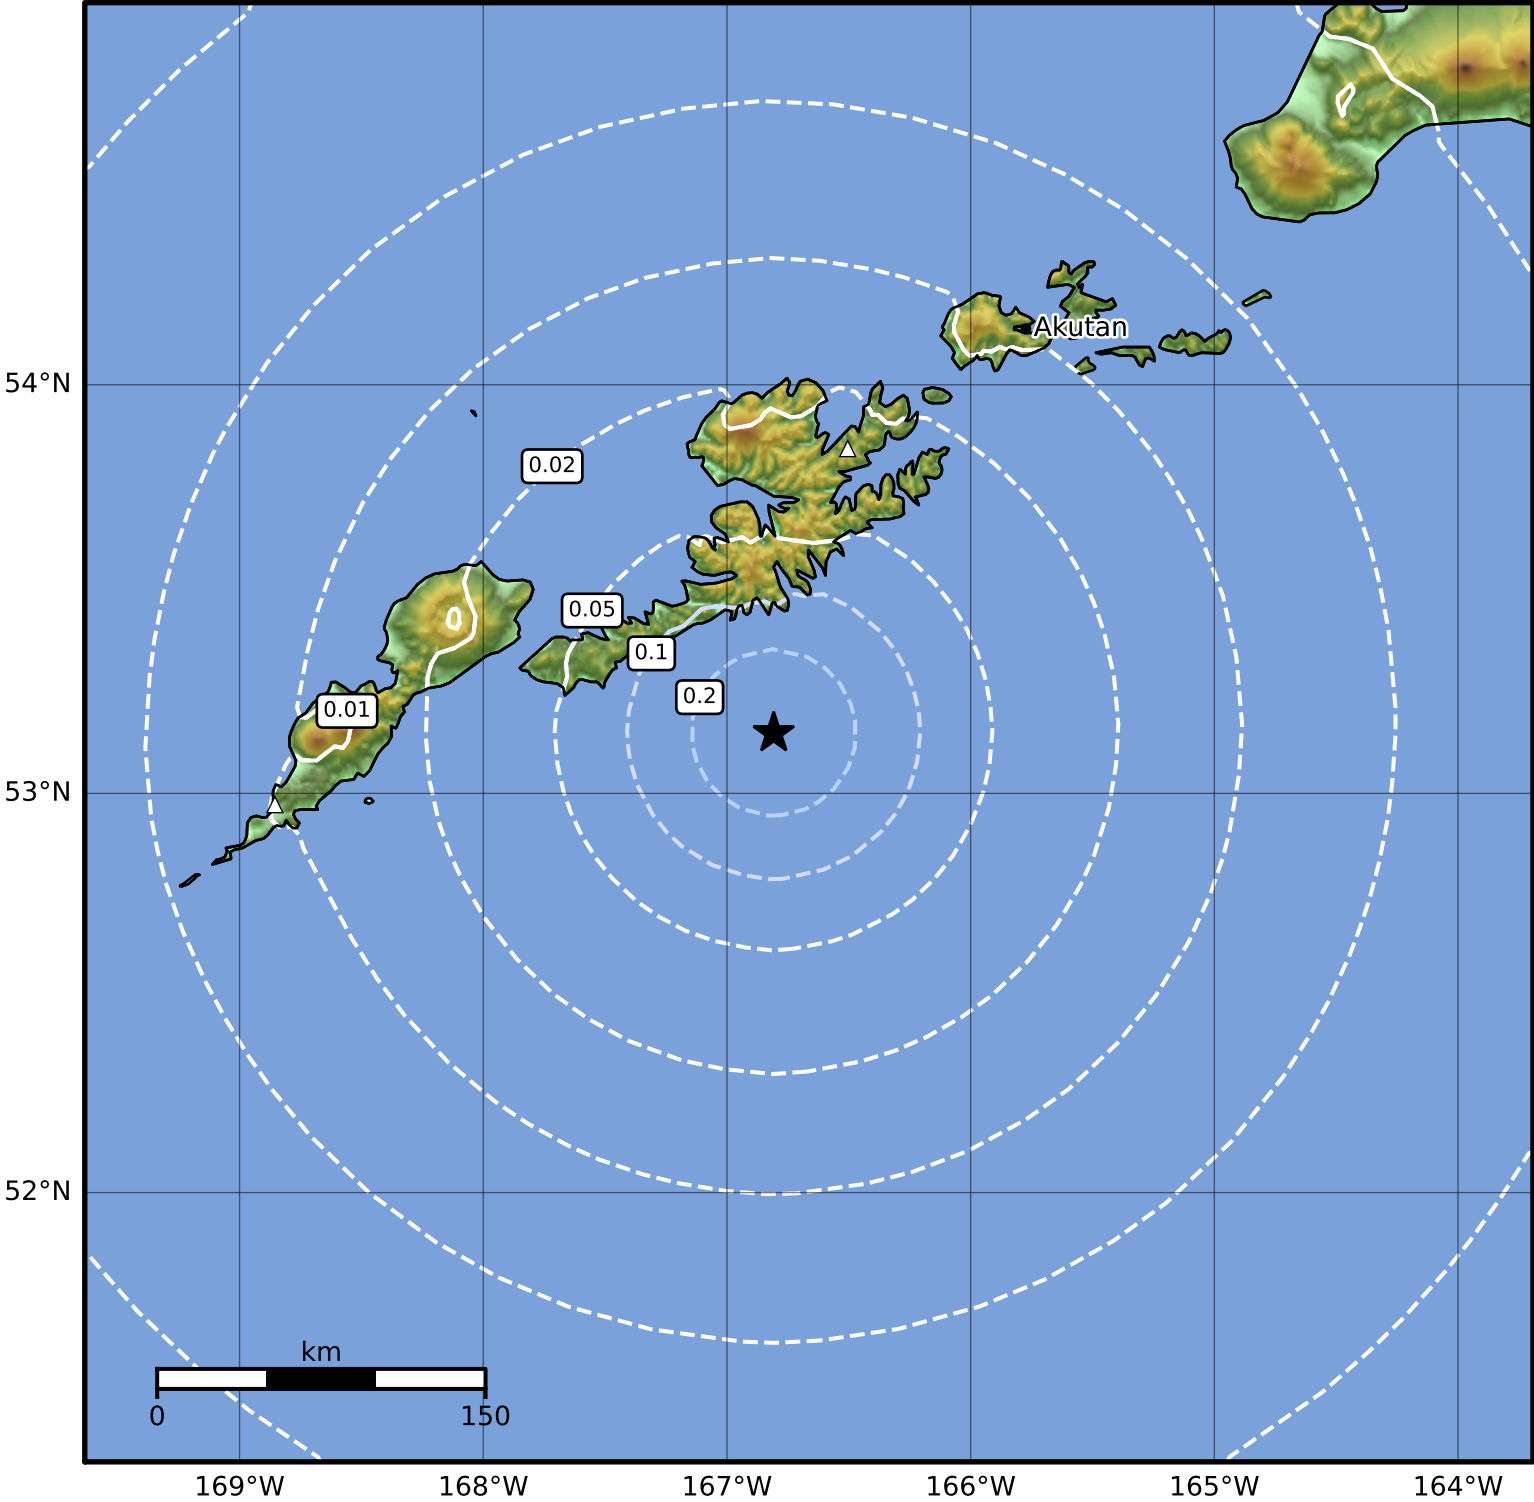

Peak Ground Acceleration Map Alaska Earthquake Center
ShakeMap: 82 km (51 miles) SSW of Unalaska
Apr 14, 2024 03:58:03 UTC M3.8 N53.15 W166.81 Depth: 25.4km ID:ak0244tpk6q6

PGA (%g)	0.1	0.2	0.5	1	2	5	10	20	50	100	200
----------	-----	-----	-----	---	---	---	----	----	----	-----	-----

Scale based on Worden et al. (2012)

Version 1: Processed 2024-04-14T05:53:24Z

△ Seismic Instrument ○ Reported Intensity

★ Epicenter