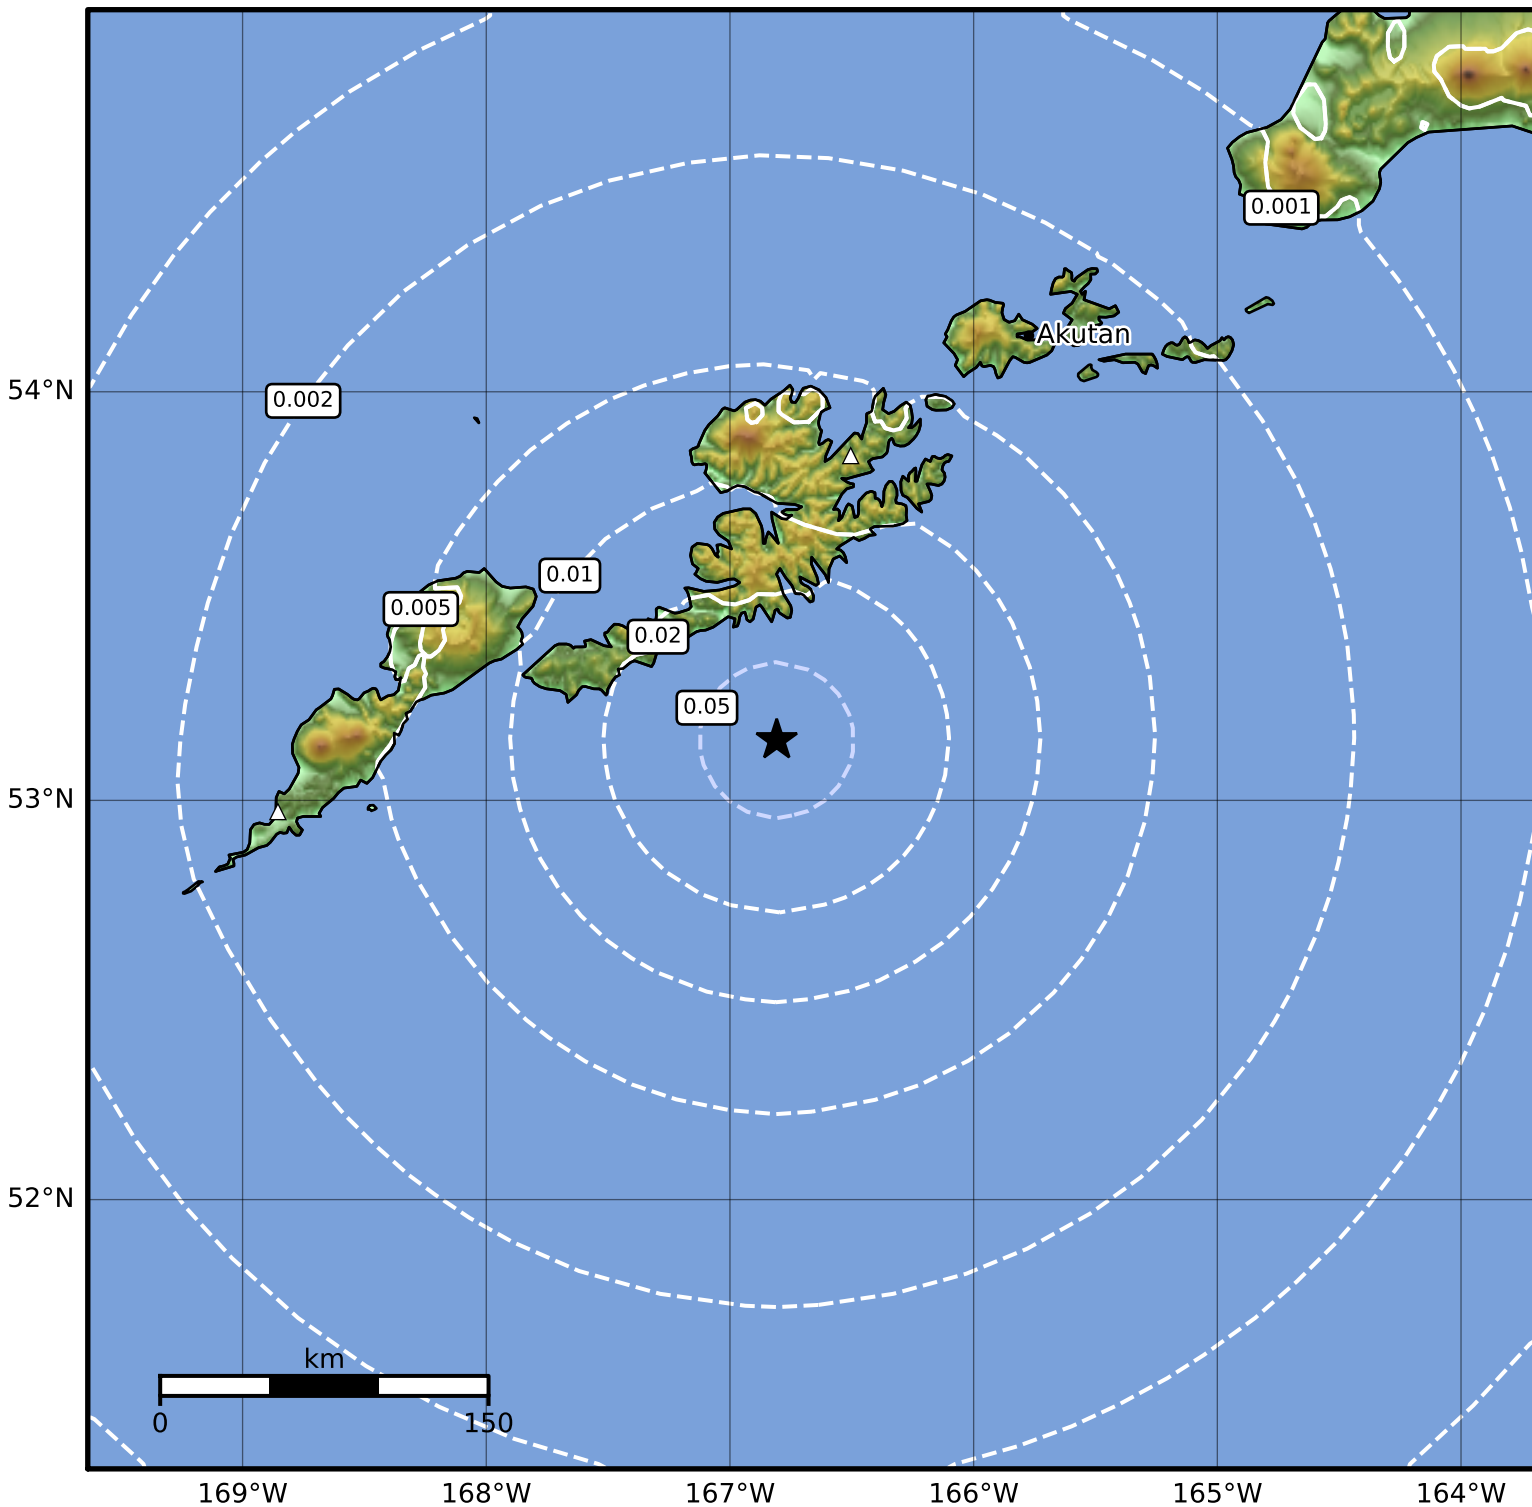

Peak Ground Velocity Map Alaska Earthquake Center
ShakeMap: 82 km (51 miles) SSW of Unalaska
Apr 14, 2024 03:58:03 UTC M3.8 N53.15 W166.81 Depth: 25.4km ID:ak0244tpk6q6

| PGV (cm/s) | 0.1 | 0.2 | 0.5 | 1 | 2 | 5 | 10 | 20 | 50 | 100 | 200 |
|------------|-----|-----|-----|---|---|---|----|----|----|-----|-----|
|------------|-----|-----|-----|---|---|---|----|----|----|-----|-----|

Scale based on Worden et al. (2012)

△ Seismic Instrument ○ Reported Intensity

★ Epicenter

Version 1: Processed 2024-04-14T05:53:24Z