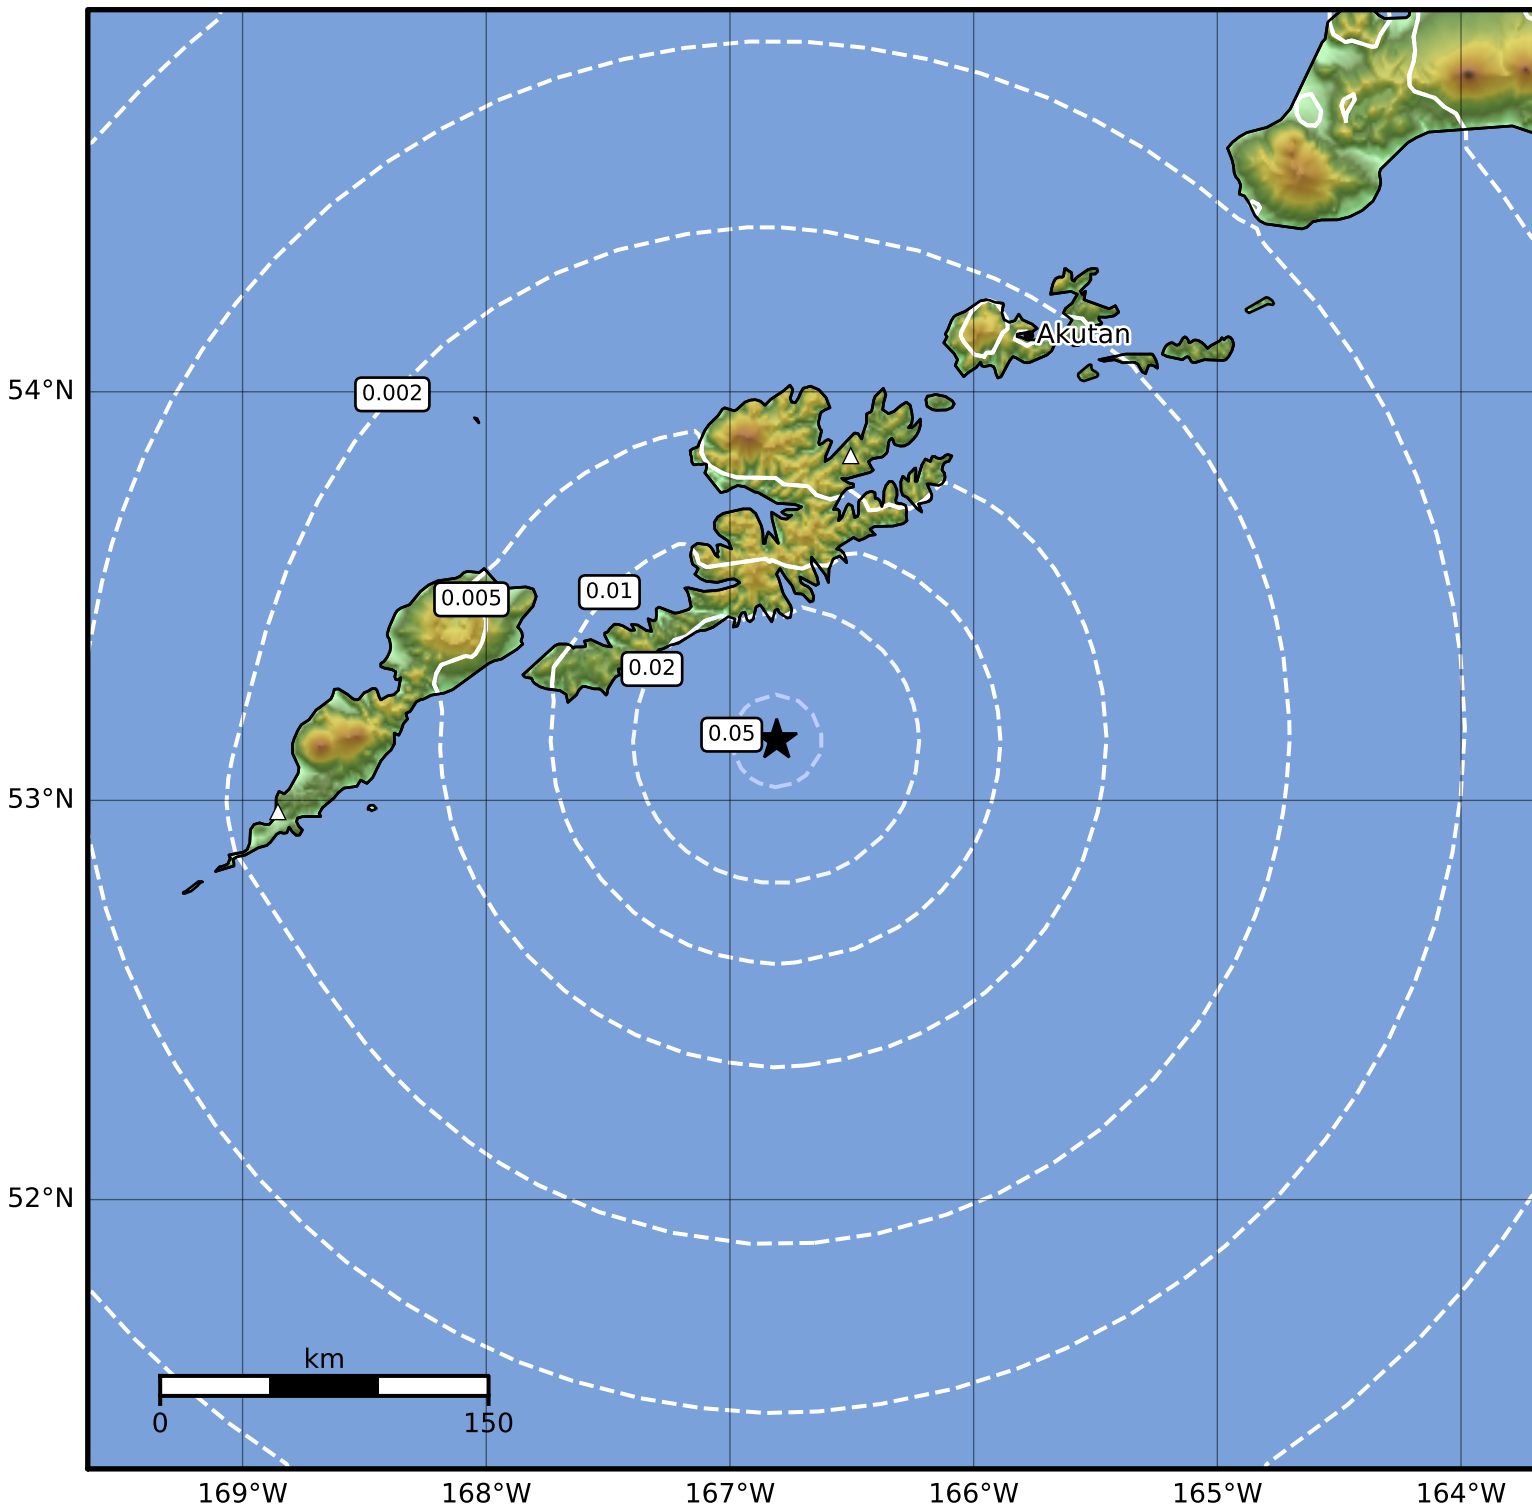

1.0 Second Peak Spectral Acceleration Map Alaska Earthquake Center
 ShakeMap: 82 km (51 miles) SSW of Unalaska
 Apr 14, 2024 03:58:03 UTC M3.8 N53.15 W166.81 Depth: 25.4km ID:ak0244tpk6q6

SA(1.0) (%g)	0.1	0.2	0.5	1	2	5	10	20	50	100	200
---------------------	------------	------------	------------	----------	----------	----------	-----------	-----------	-----------	------------	------------

Scale based on Worden et al. (2012)

Version 1: Processed 2024-04-14T05:53:24Z

△ Seismic Instrument ○ Reported Intensity

★ Epicenter