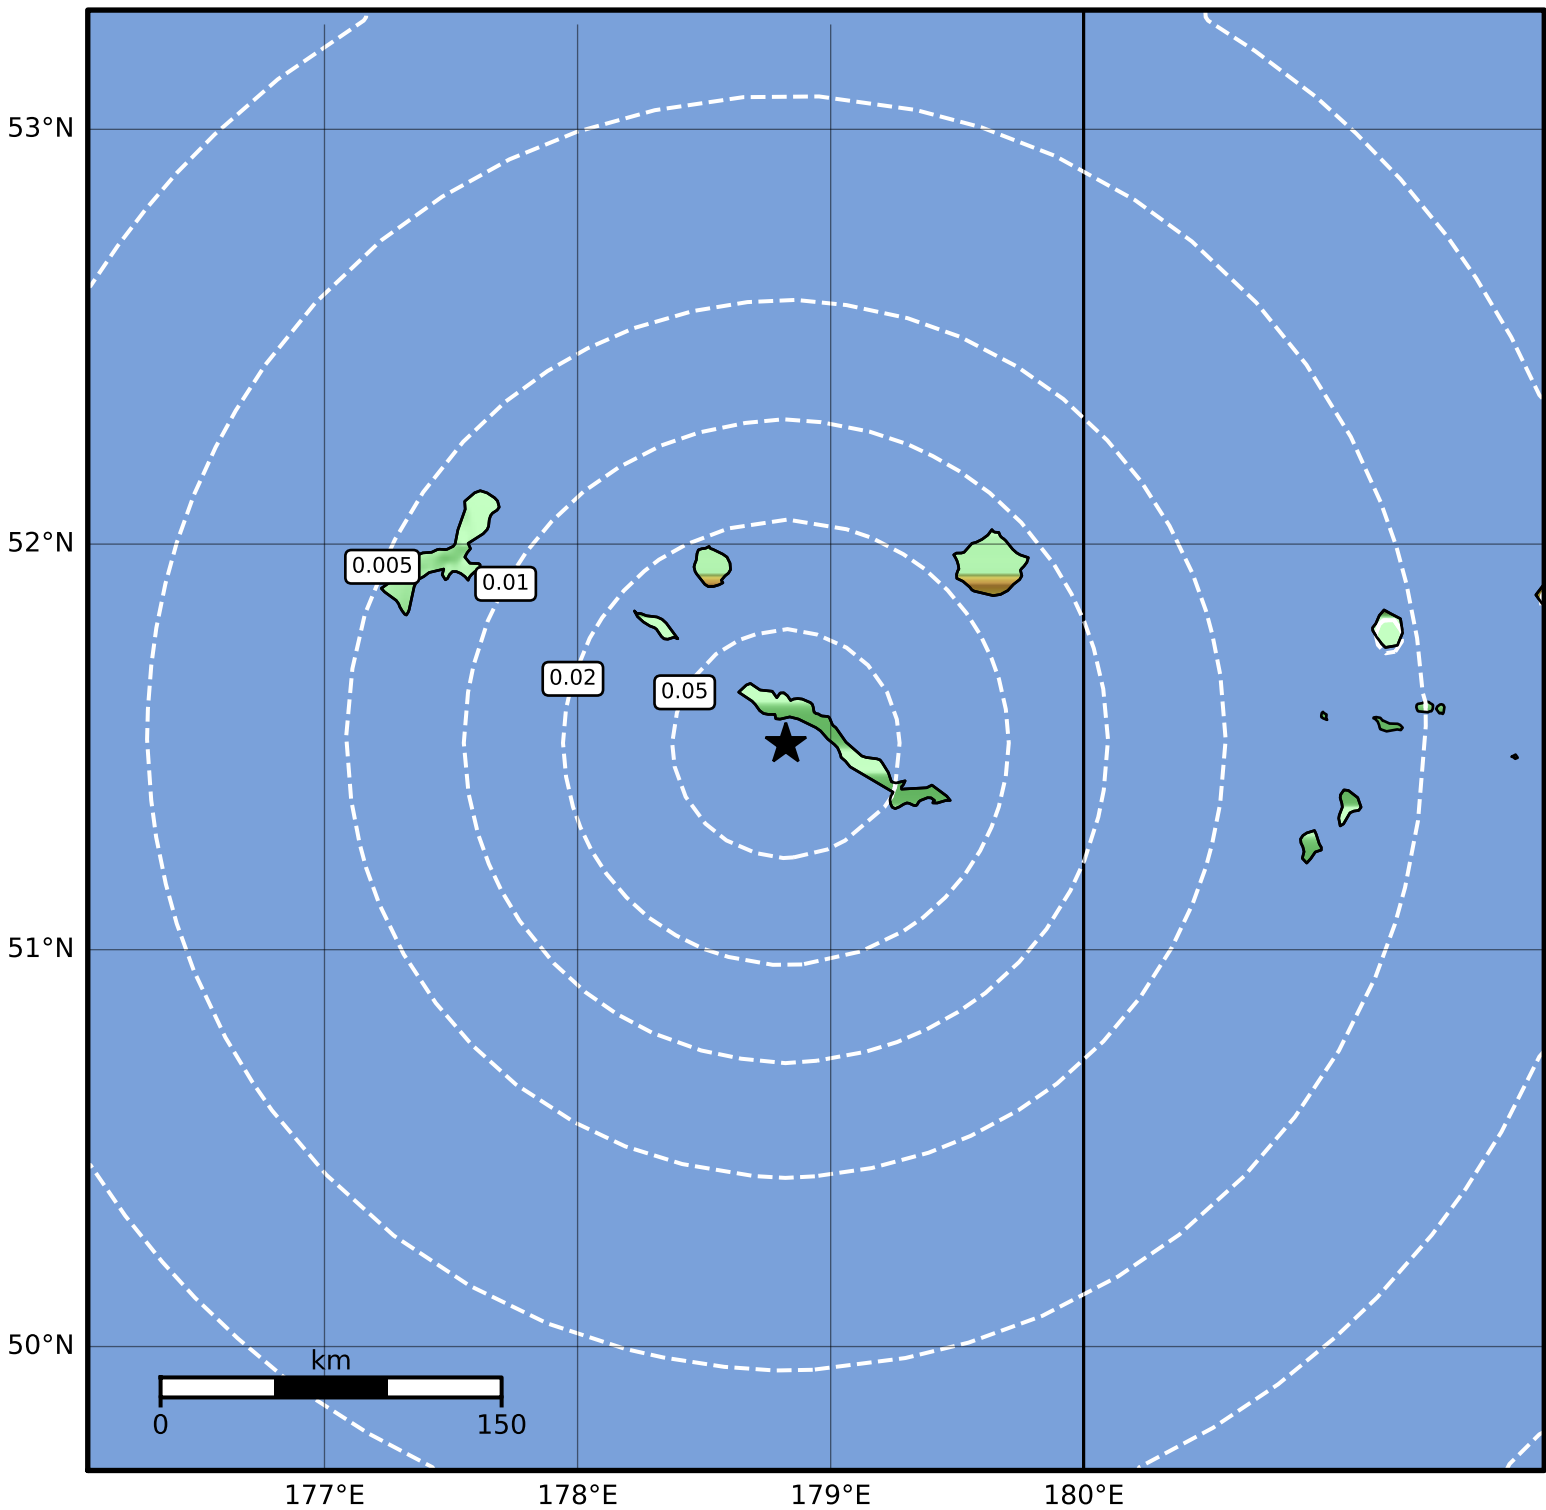

Peak Ground Acceleration Map Alaska Earthquake Center
ShakeMap: 12 km (7 miles) W of Amchitka
Apr 14, 2024 13:07:23 UTC M3.5 N51.51 E178.82 Depth: 35.6km ID:ak0244tv7mir

PGA (%g)	0.1	0.2	0.5	1	2	5	10	20	50	100	200
----------	-----	-----	-----	---	---	---	----	----	----	-----	-----

Scale based on Worden et al. (2012)

Version 1: Processed 2024-04-14T13:10:04Z

△ Seismic Instrument ○ Reported Intensity

★ Epicenter